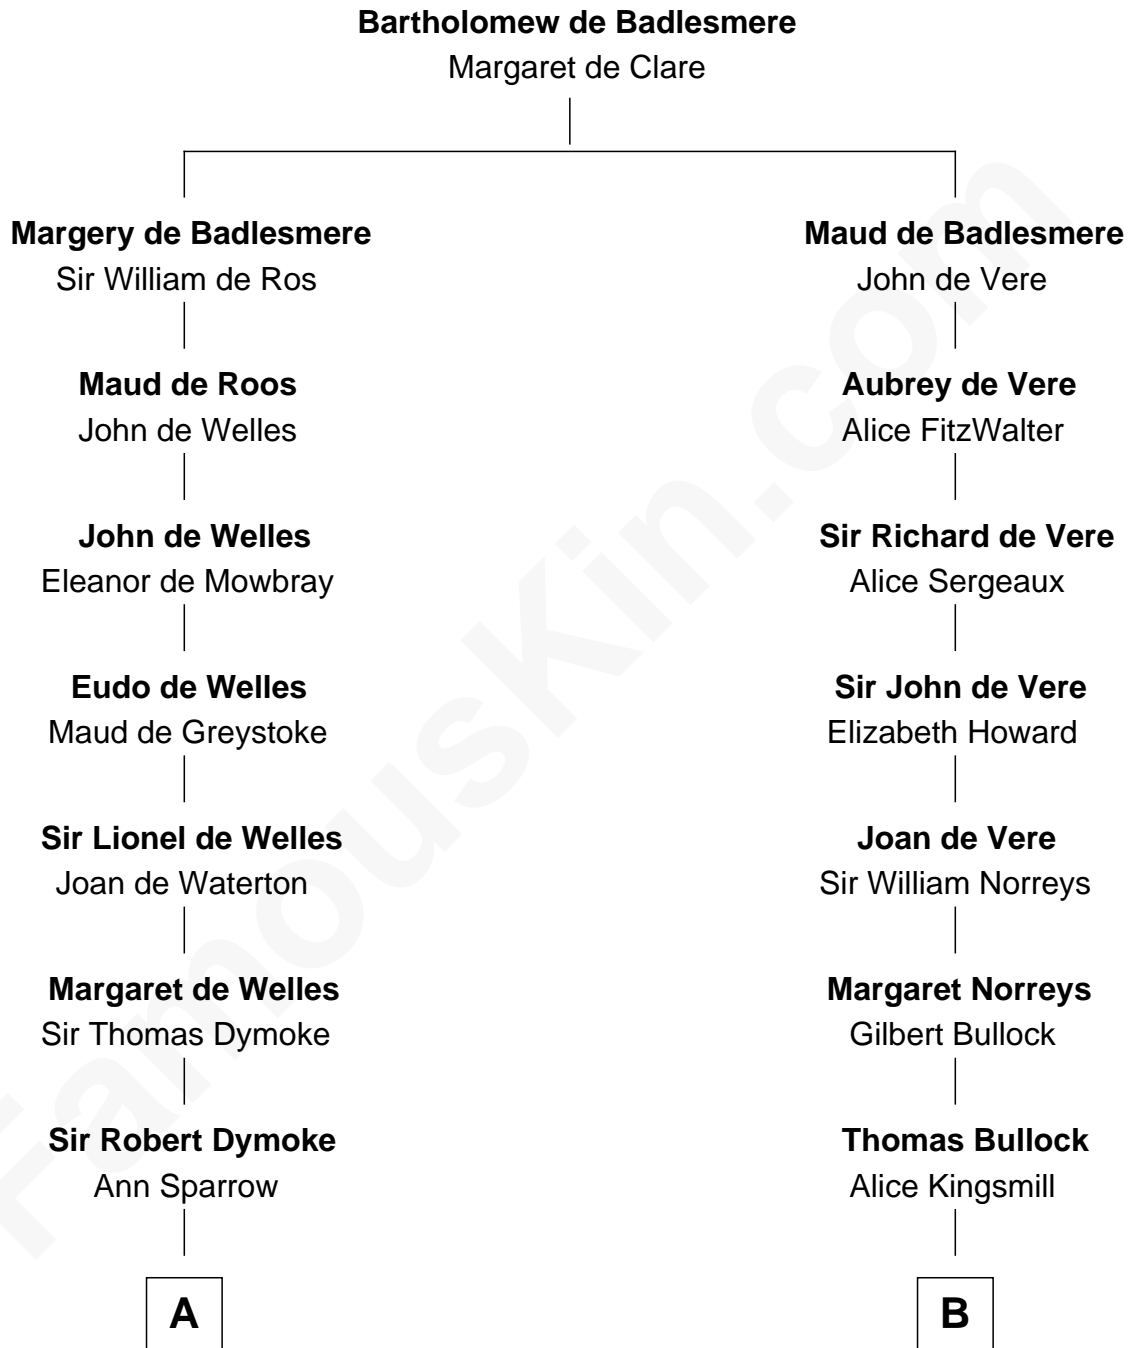

# FamousKin.com

## Relationship Chart of

### Thomas Nelson

*Signer of the Declaration of Independence*

14th cousin 4 times removed of

**Alan Ladd**  
*Movie Actor*

**C**

**Alan Harwood Ladd**

Selina Raleigh

**Alan Ladd**