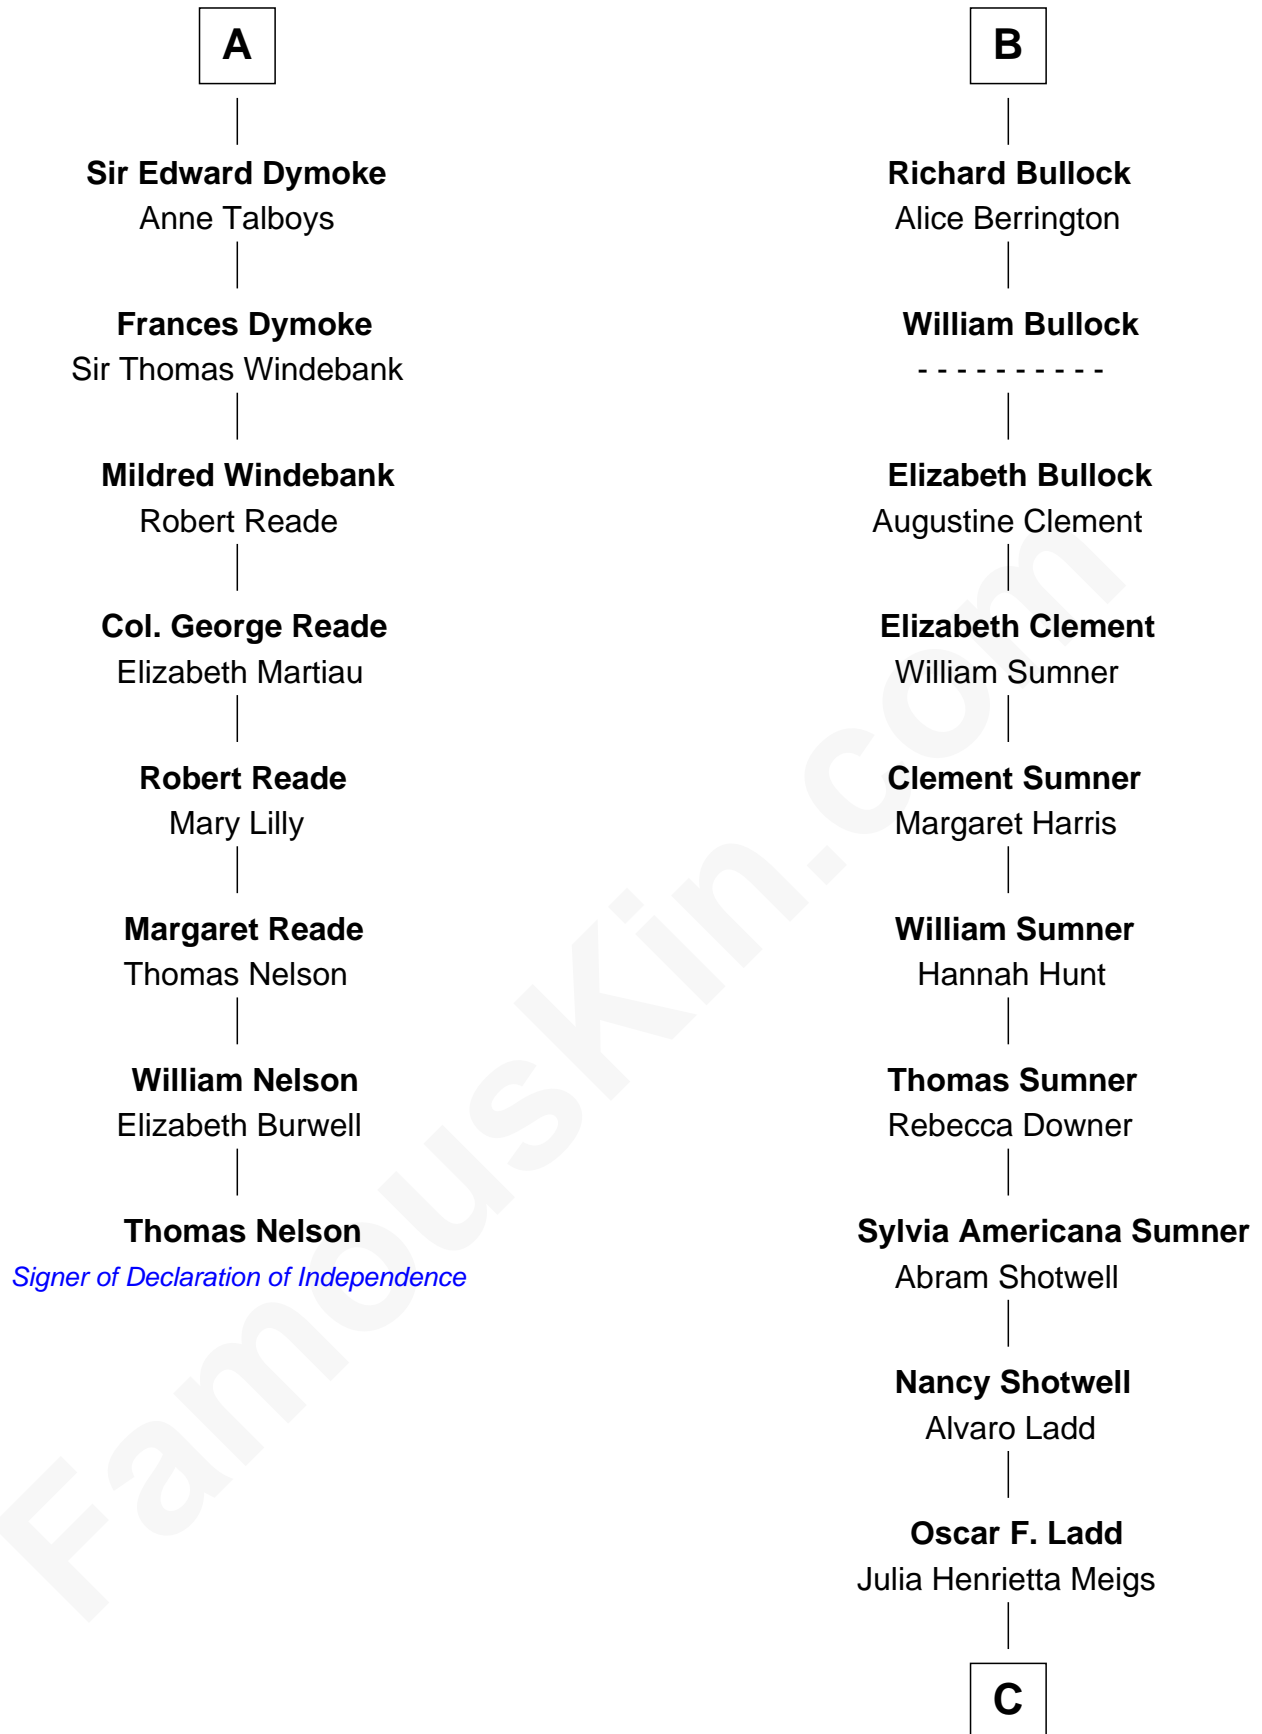

## Relationship Chart of

### Thomas Nelson

*Signer of the Declaration of Independence*

14th cousin 4 times removed of

**Alan Ladd**  
*Movie Actor*

**C**

**Alan Harwood Ladd**

Selina Raleigh

**Alan Ladd**