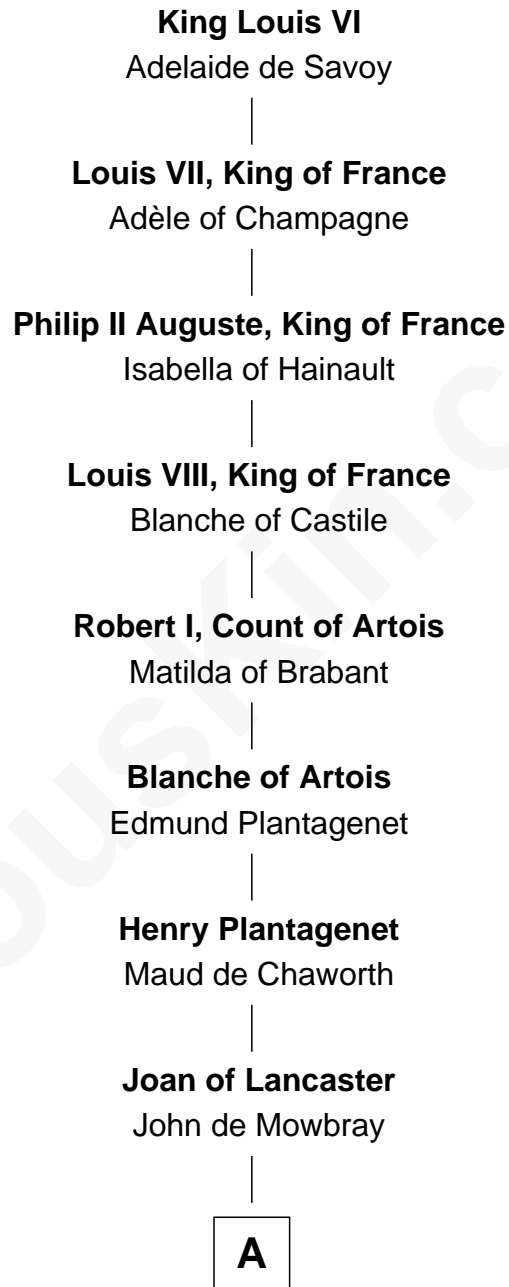

FamousKin.com

Relationship Chart of Thomas Nelson

Signer of the Declaration of Independence

19th Great-grandson of

King Louis VI
King of France

A

John de Mowbray
Elizabeth de Segrave

Eleanor de Mowbray
John de Welles

Eudo de Welles
Maud de Greystoke

Sir Lionel de Welles
Joan de Waterton

Margaret de Welles
Sir Thomas Dymoke

Sir Robert Dymoke
Ann Sparrow

Sir Edward Dymoke
Anne Talboys

Frances Dymoke
Sir Thomas Windebank

Mildred Windebank
Robert Reade