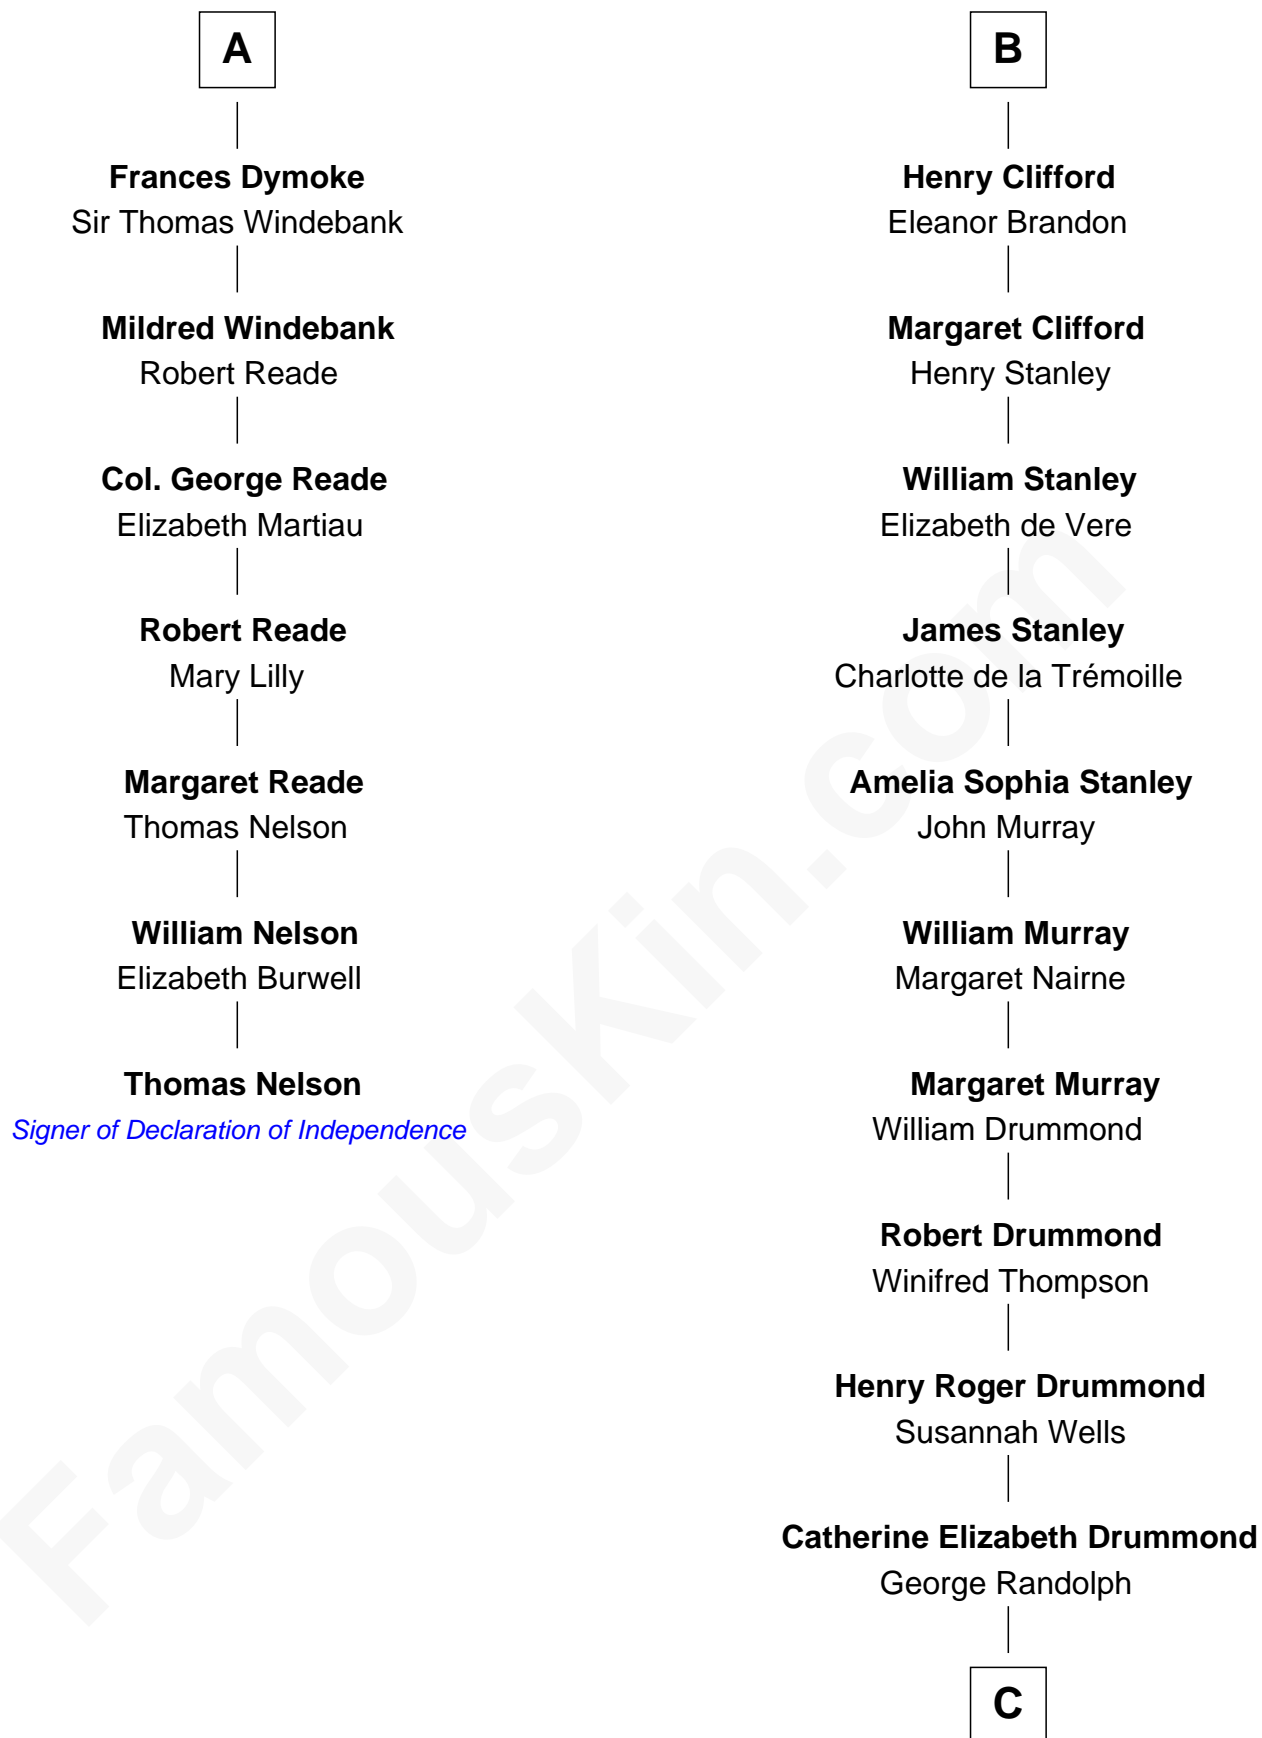

FamousKin.com

Relationship Chart of

Thomas Nelson

Signer of the Declaration of Independence

13th cousin 8 times removed of

Hugh Grant
Movie Actor

C

—
Cyril Randolph