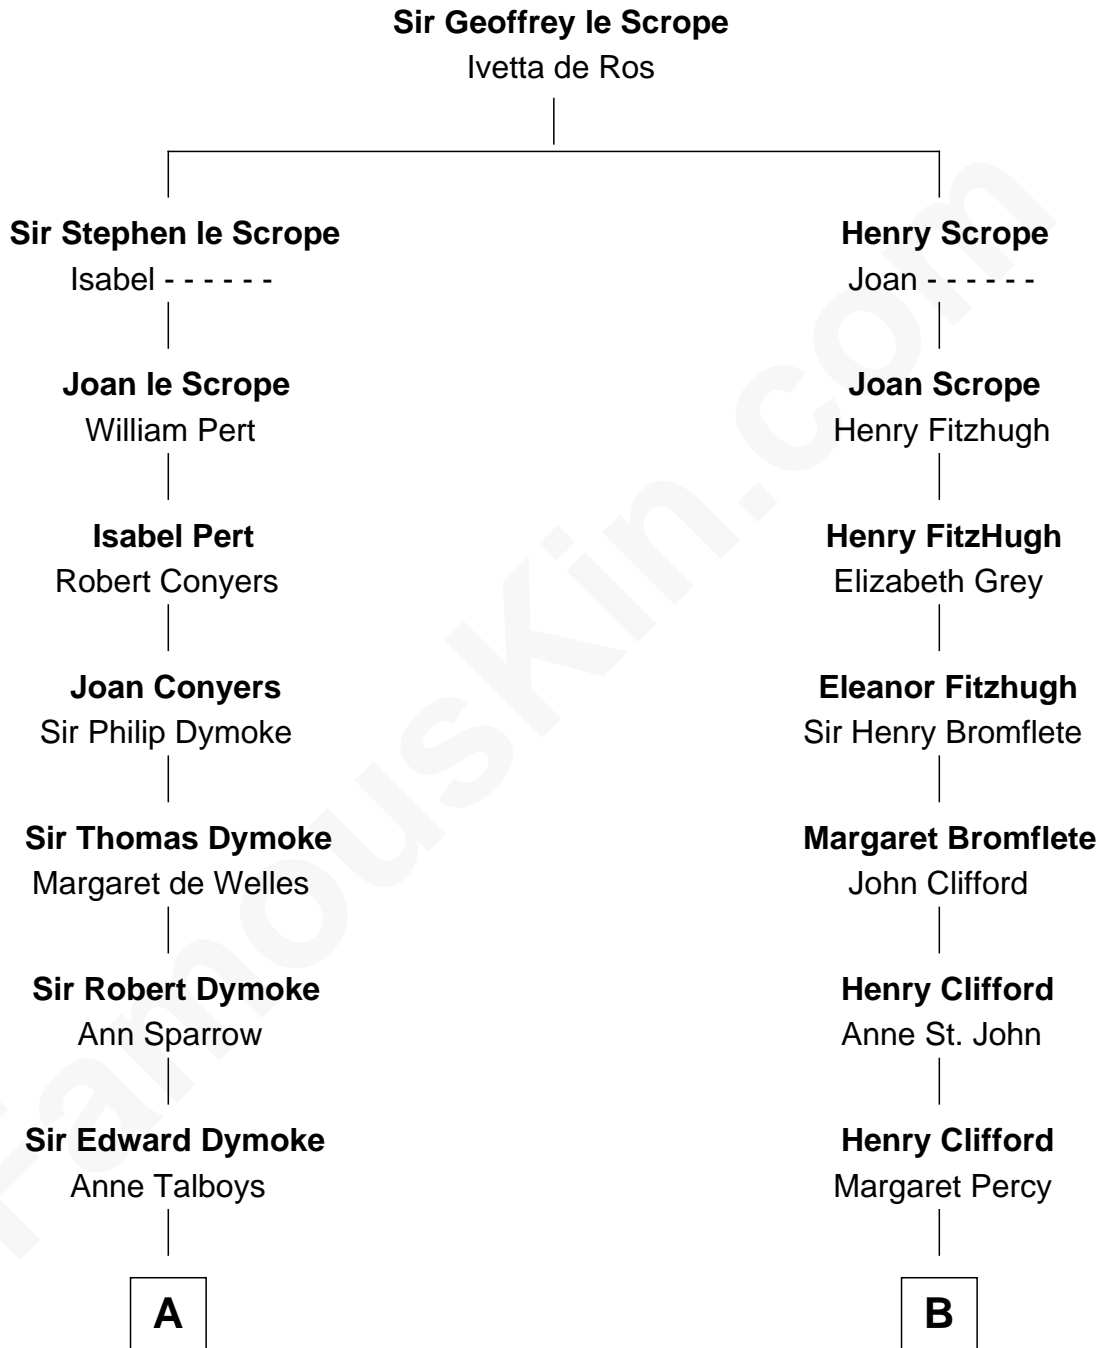

FamousKin.com

Relationship Chart of

Thomas Nelson

Signer of the Declaration of Independence

13th cousin 8 times removed of

Hugh Grant
Movie Actor

C

—
Cyril Randolph

Frances Selina Hervey

—
Felton George Randolph

Emily Margaret Nepean

—
Margaret Isobel Randolph

John Cassilis MacLean

—
Fynvola Susan MacLean

James Murray Grant

—
Hugh Grant