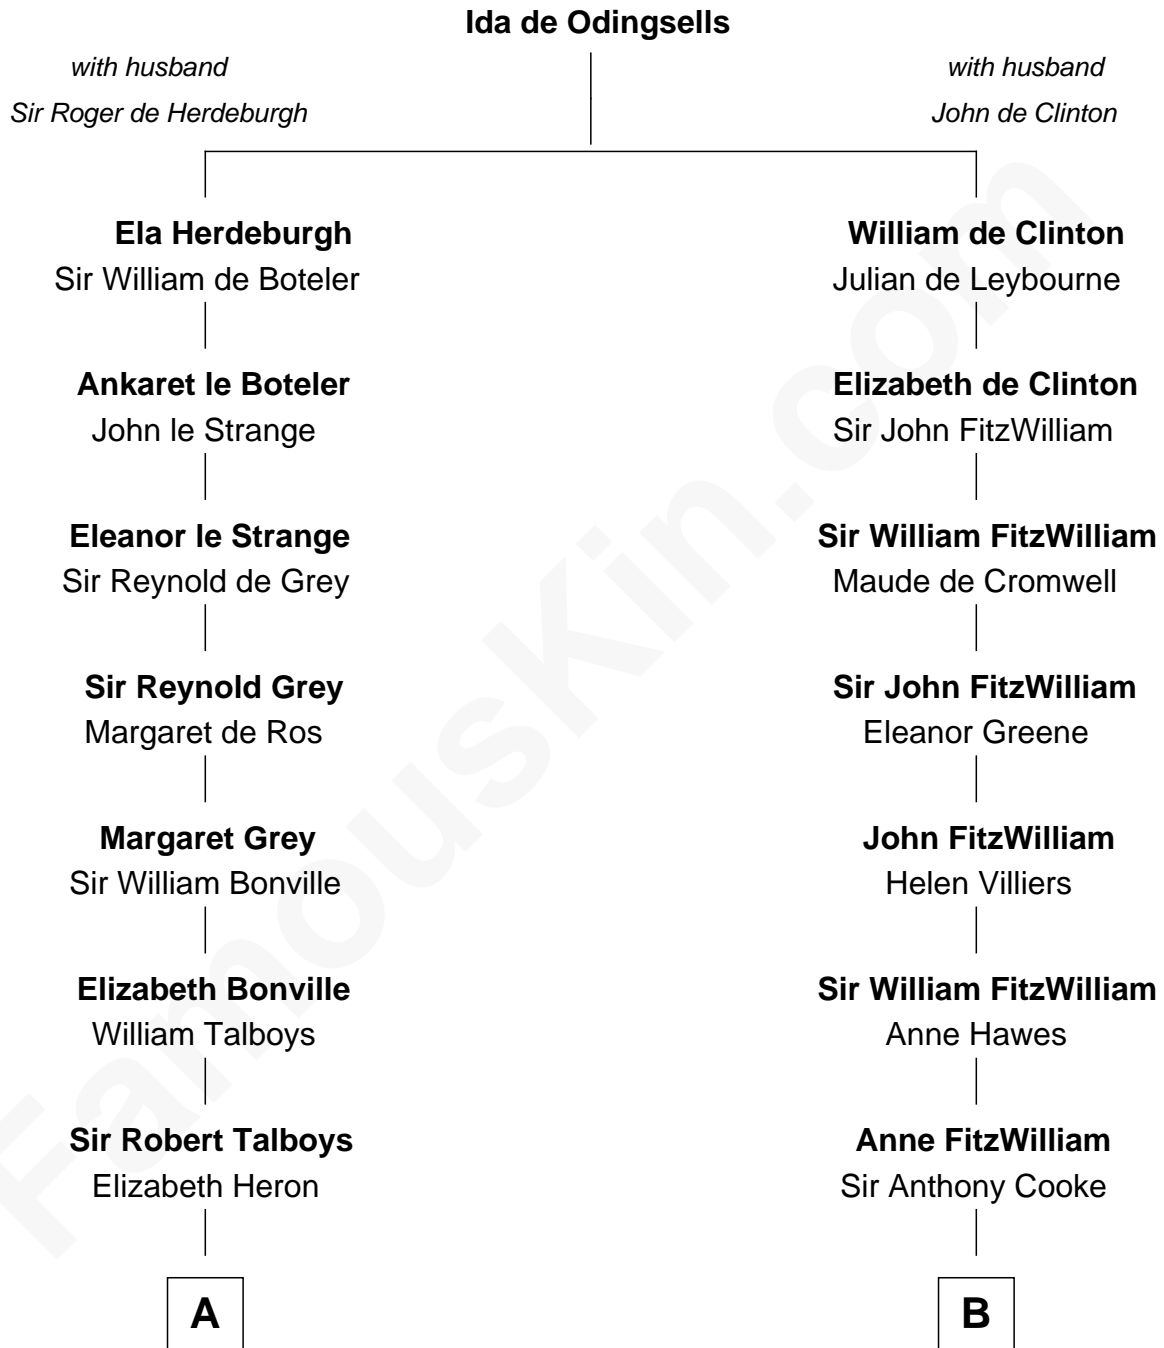

FamousKin.com

Relationship Chart of

Thomas Nelson

Signer of the Declaration of Independence

15th cousin 6 times removed of

Hugh Grant
Movie Actor

C

—
Cyril Randolph

Frances Selina Hervey

—
Felton George Randolph

Emily Margaret Nepean

—
Margaret Isobel Randolph

John Cassilis MacLean

—
Fynvola Susan MacLean

James Murray Grant

—
Hugh Grant