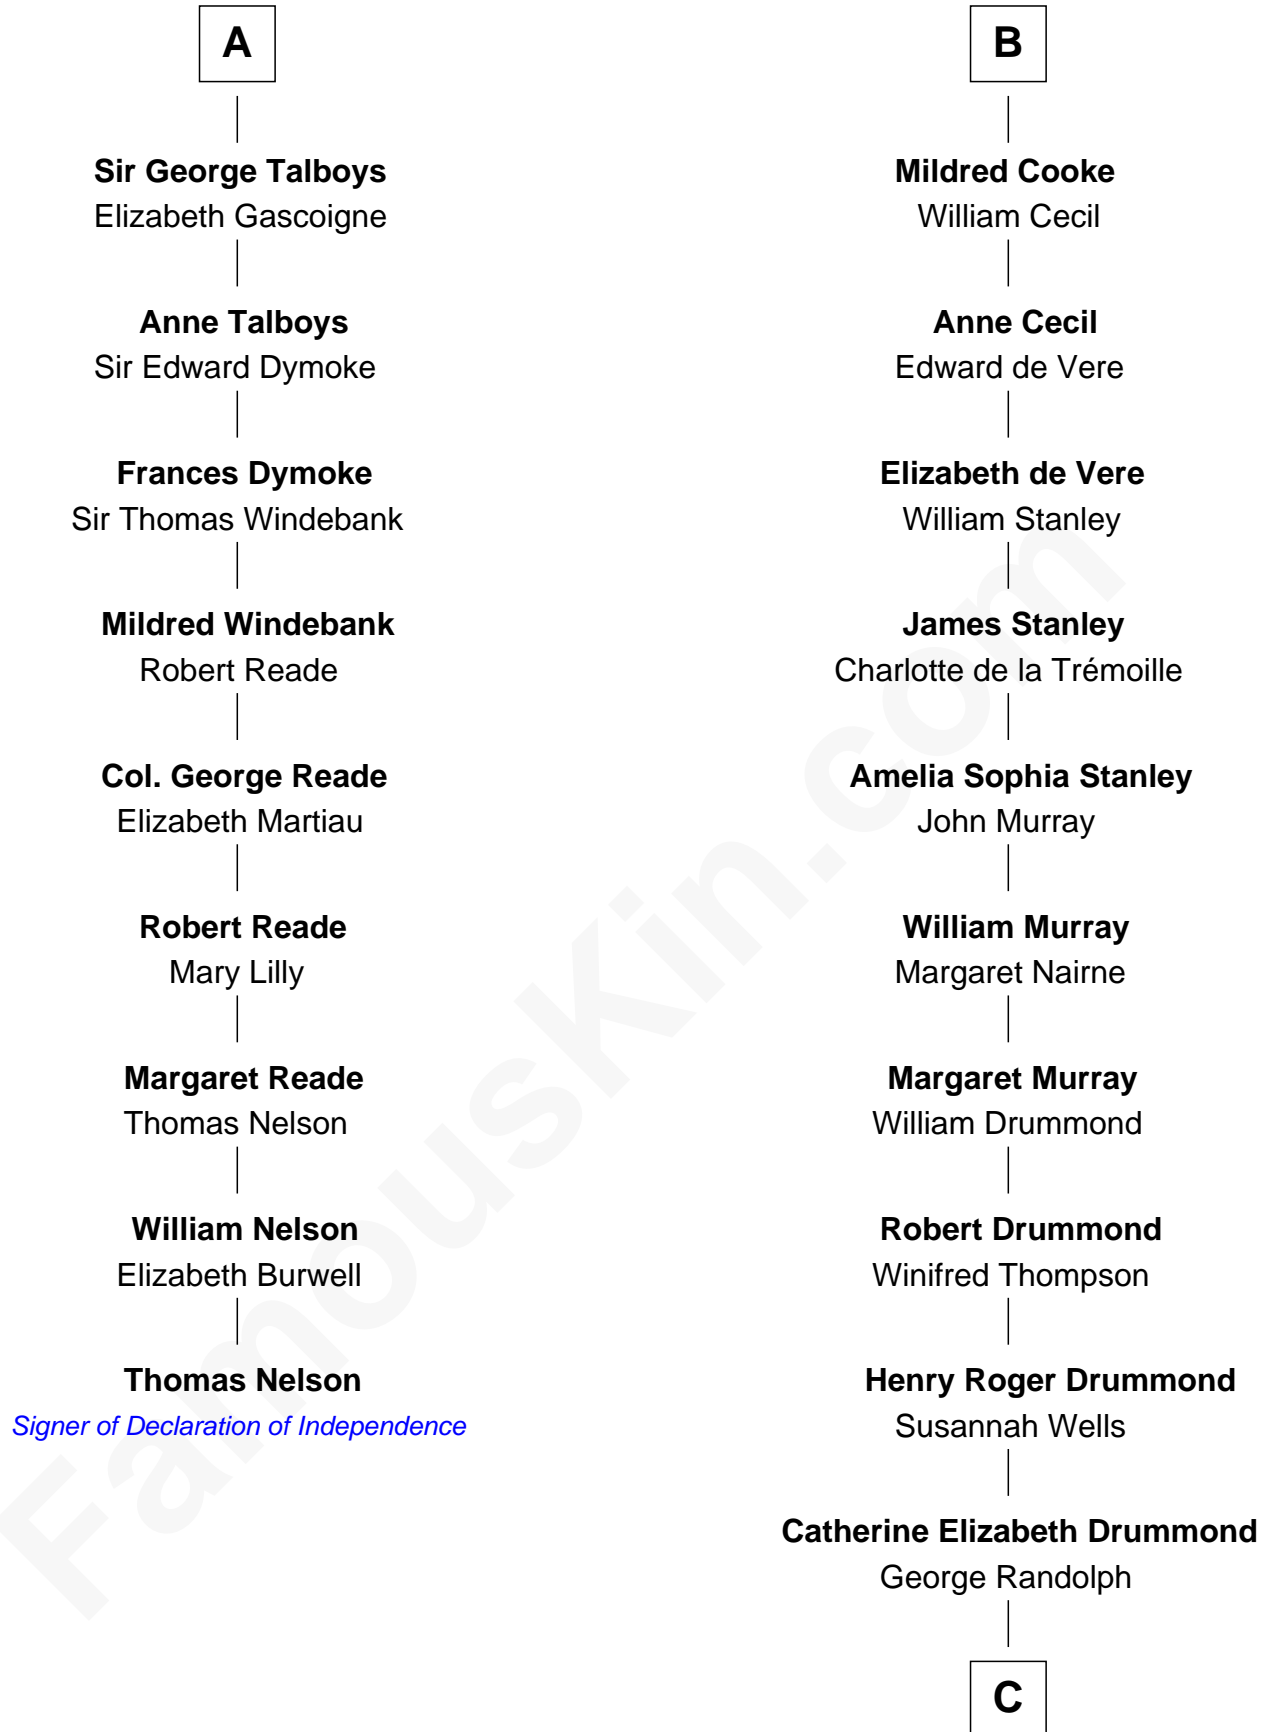

FamousKin.com

Relationship Chart of

Thomas Nelson

Signer of the Declaration of Independence

15th cousin 6 times removed of

Hugh Grant
Movie Actor

C

—
Cyril Randolph