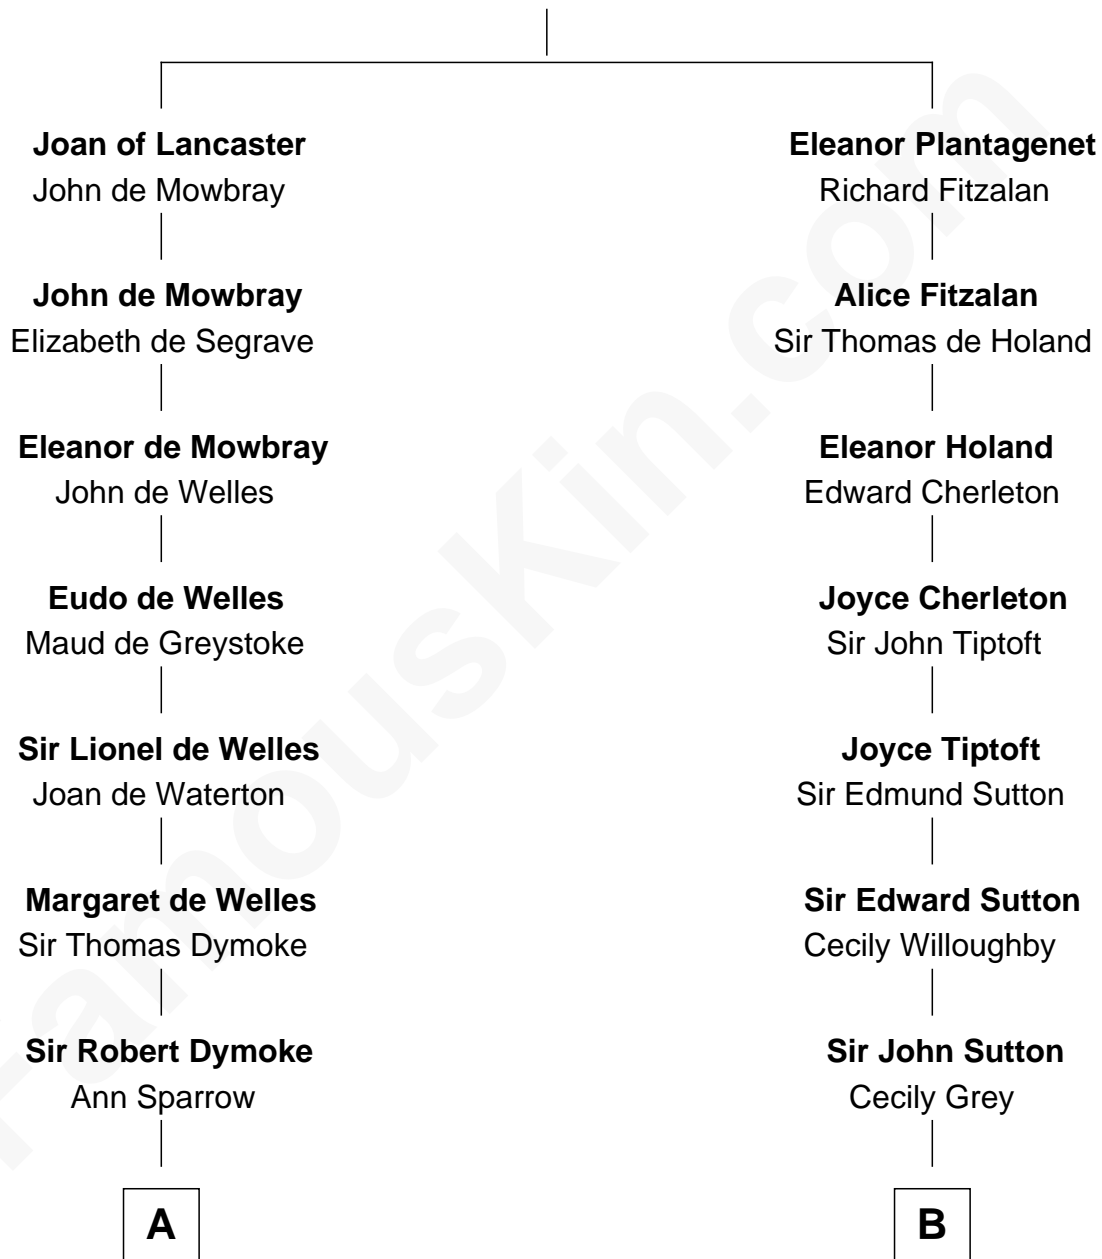

FamousKin.com

Relationship Chart of

Thomas Nelson

Signer of the Declaration of Independence

14th cousin 6 times removed of

George Hamilton
TV and Movie Actor

Henry Plantagenet
Maud de Chaworth

C

George C. Gilman
Elizabeth Melissa Lane

Lillian C. Gilman
Harry Fuller Hamilton

George William Hamilton
Anne Lucille Stevens

George Hamilton
TV and Movie Actor