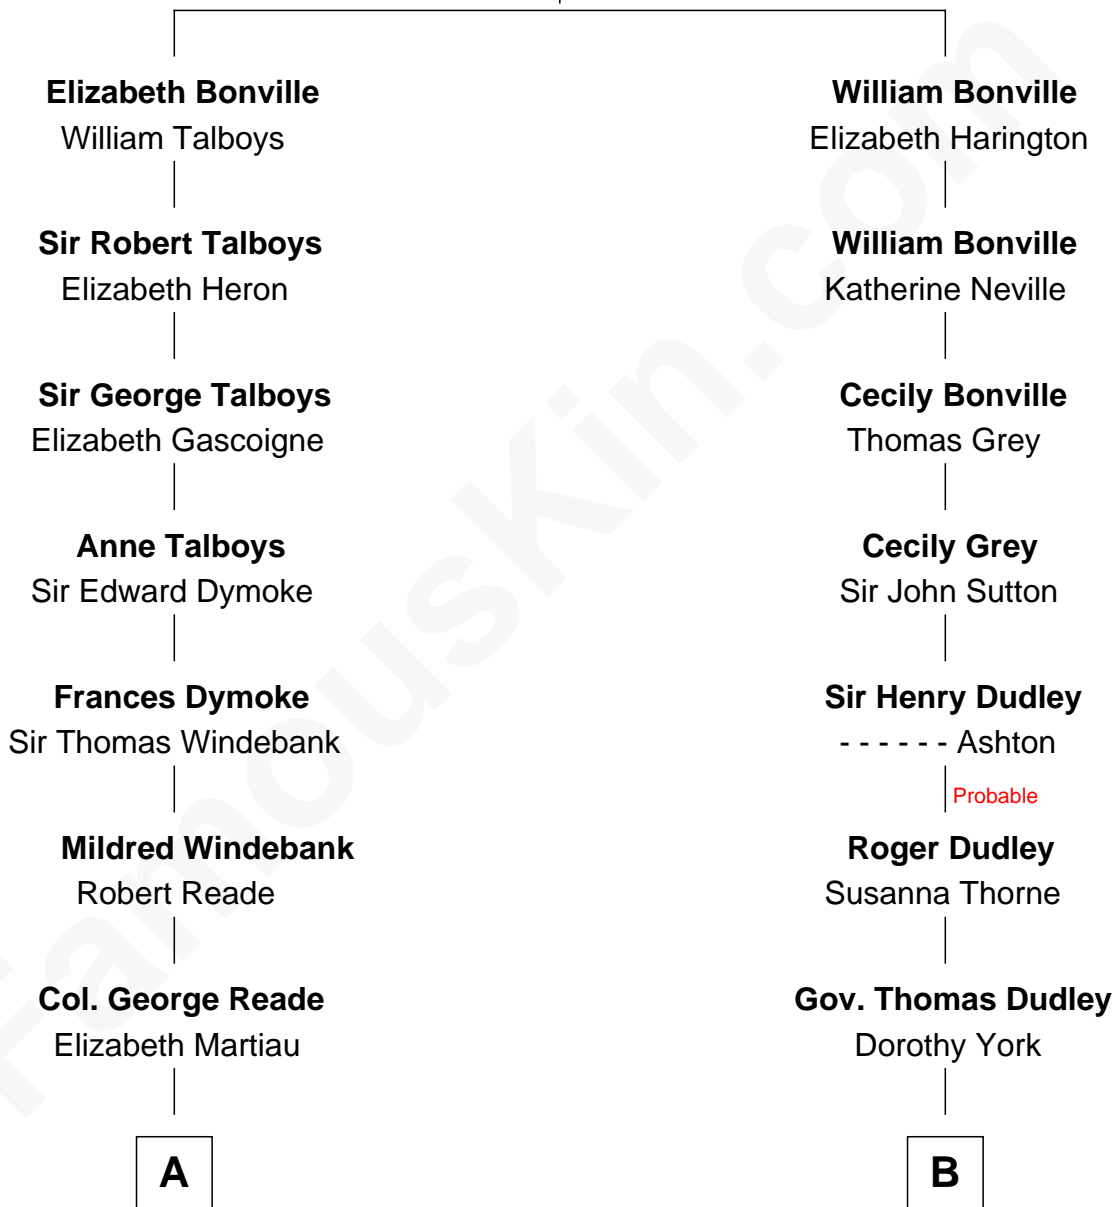

FamousKin.com

Relationship Chart of

Thomas Nelson

Signer of the Declaration of Independence

10th cousin 7 times removed of

George Hamilton
TV and Movie Actor

Sir William Bonville
Margaret Grey

A

Robert Reade

Mary Lilly

Margaret Reade

Thomas Nelson

William Nelson

Elizabeth Burwell

Thomas Nelson

Signer of Declaration of Independence

B

Anne Dudley

Gov. Simon Bradstreet

Hannah Bradstreet

Andrew Wiggin

Mary Wiggin

Jeremiah Gilman

Thomas Gilman