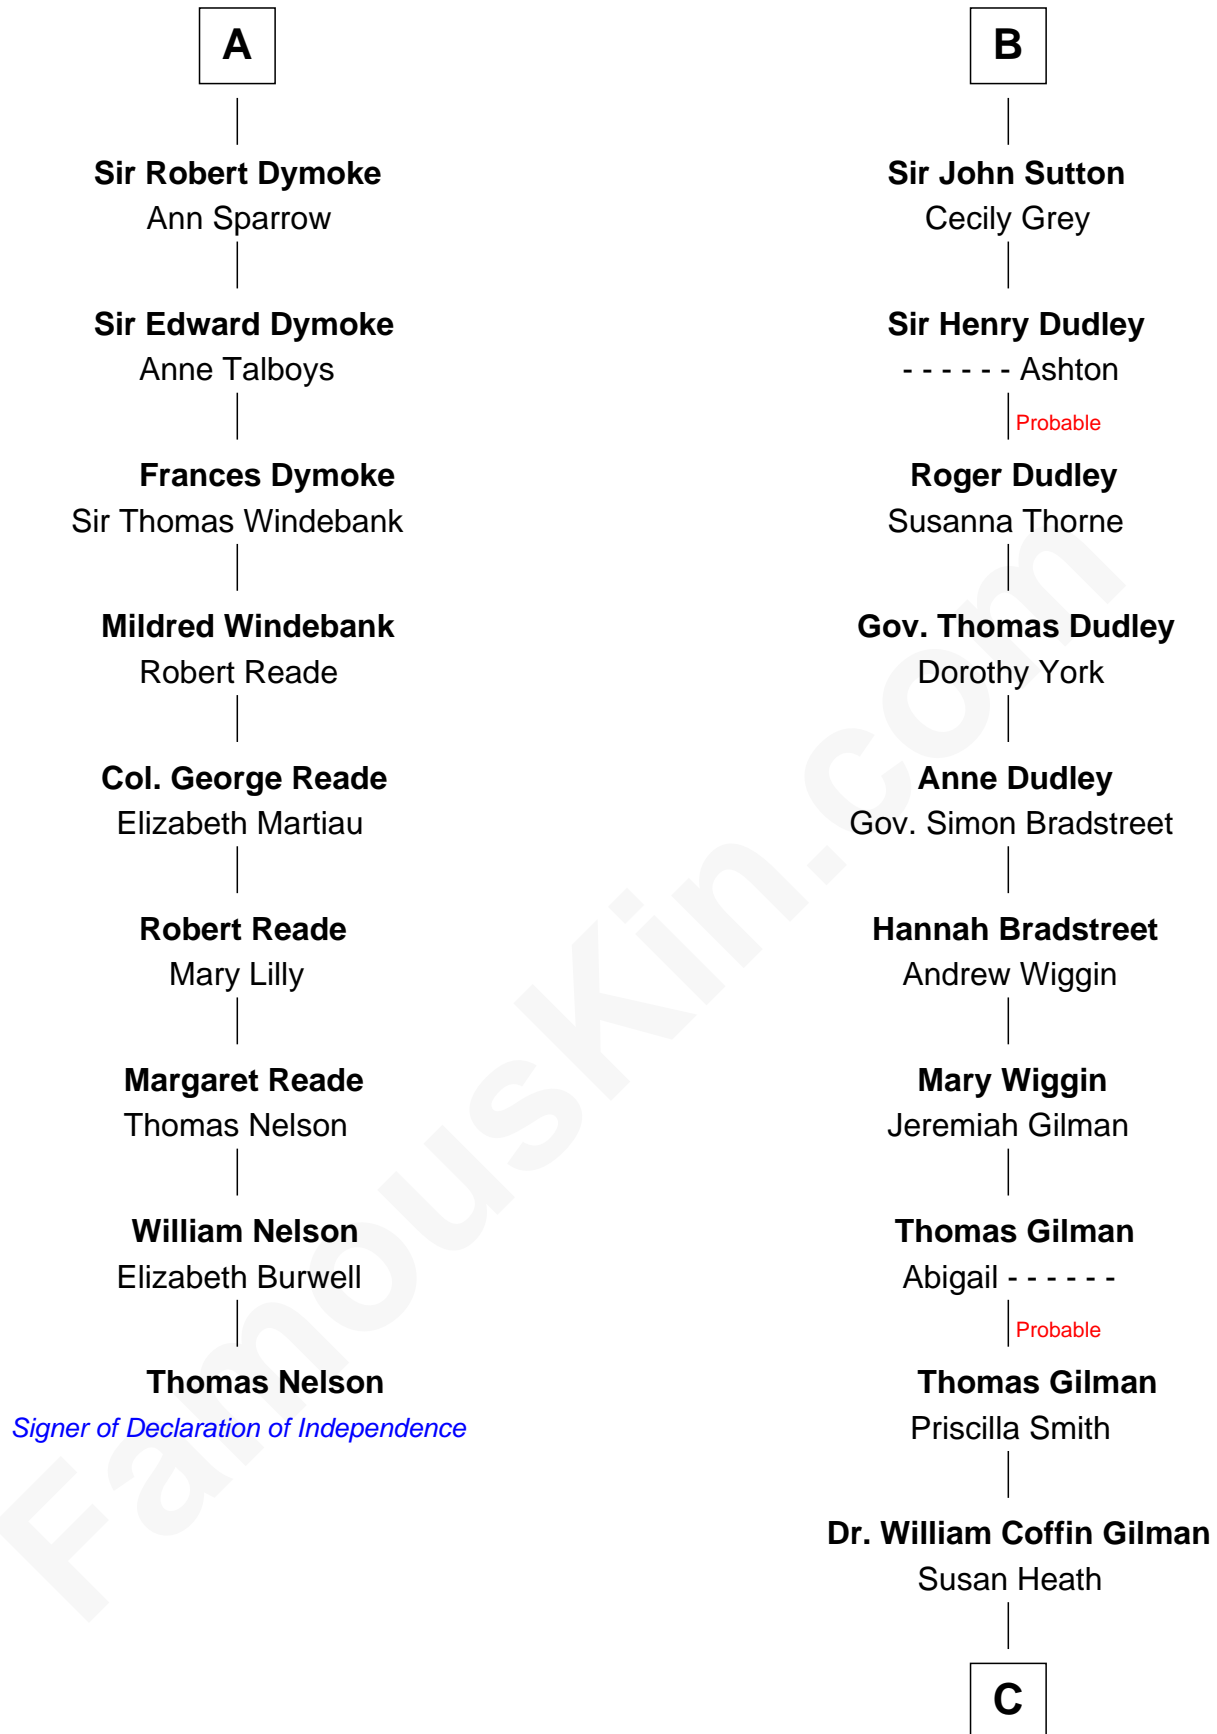

FamousKin.com

Relationship Chart of

Thomas Nelson

Signer of the Declaration of Independence

15th cousin 6 times removed of

George Hamilton
TV and Movie Actor

Margaret of France
Edward I, King of England

Thomas of Brotherton

Maud de Greystoke

Sir Lionel de Welles

Joan de Waterton

Margaret de Welles

Sir Thomas Dymoke

A

Edmund of Woodstock

Margaret Wake

Joan Plantagenet

Thomas Holand

Sir Thomas de Holand

Alice Fitzalan

Eleanor Holand

Edward Cherleton

Joyce Cherleton

Sir John Tiptoft

Joyce Tiptoft

Sir Edmund Sutton

Sir Edward Sutton

Cecily Willoughby

B

C

William C. Gilman

Mary Ann Stevens