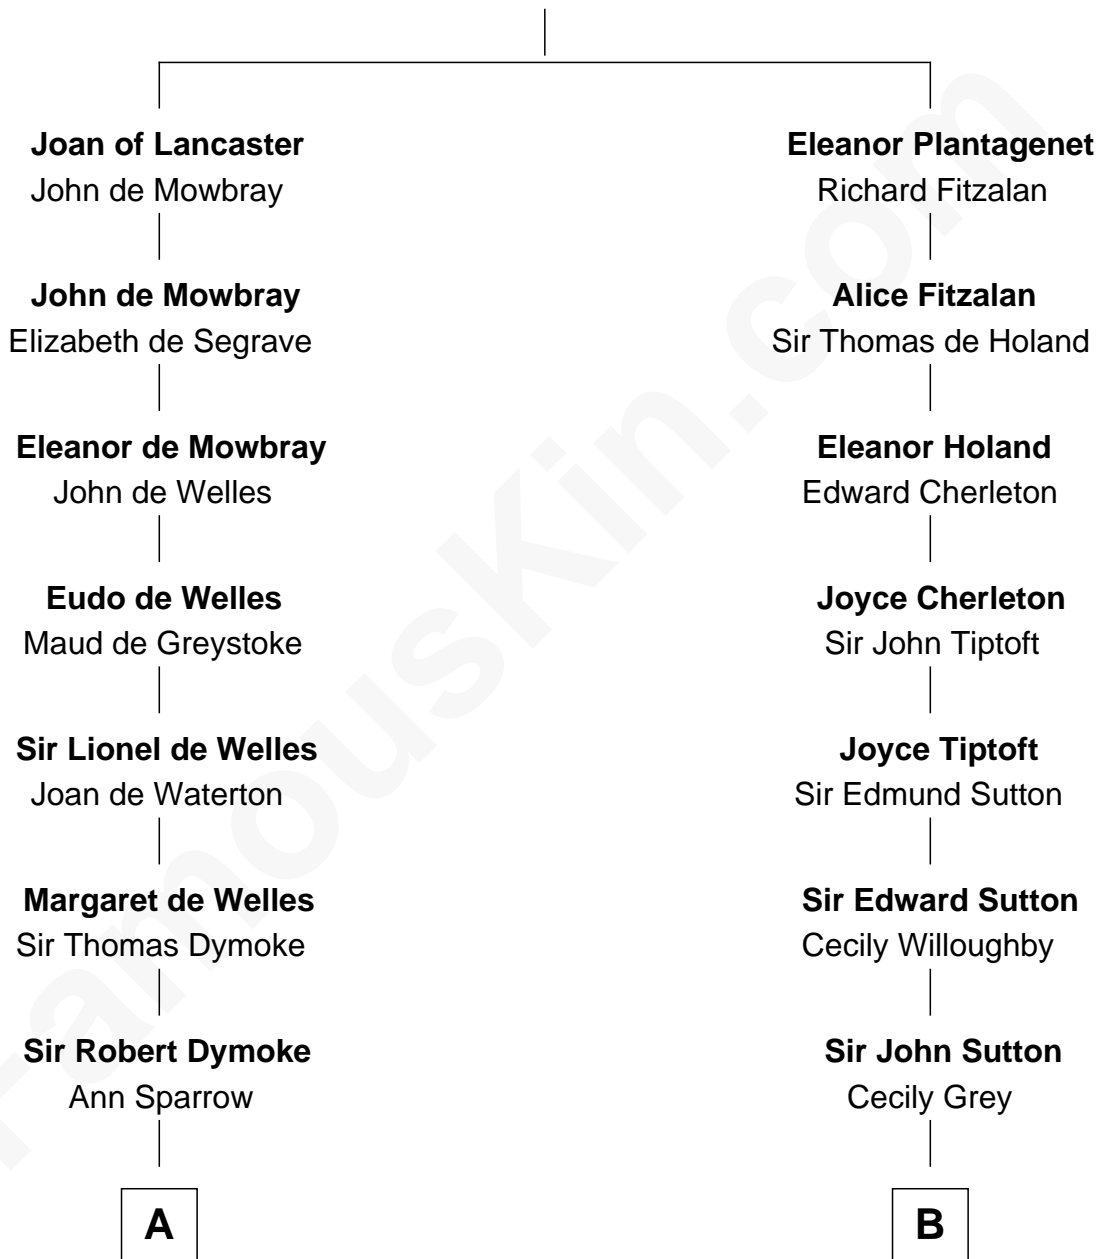

FamousKin.com

Relationship Chart of

Thomas Nelson

Signer of the Declaration of Independence

14th cousin 5 times removed of

Dick Clark

Radio and TV Host

Henry Plantagenet

Maud de Chaworth

C

Charles Fuller Barnard

Anna May Aldridge

Julia Fuller Barnard

Richard Augustus Clark

Dick Clark

Radio and TV Host