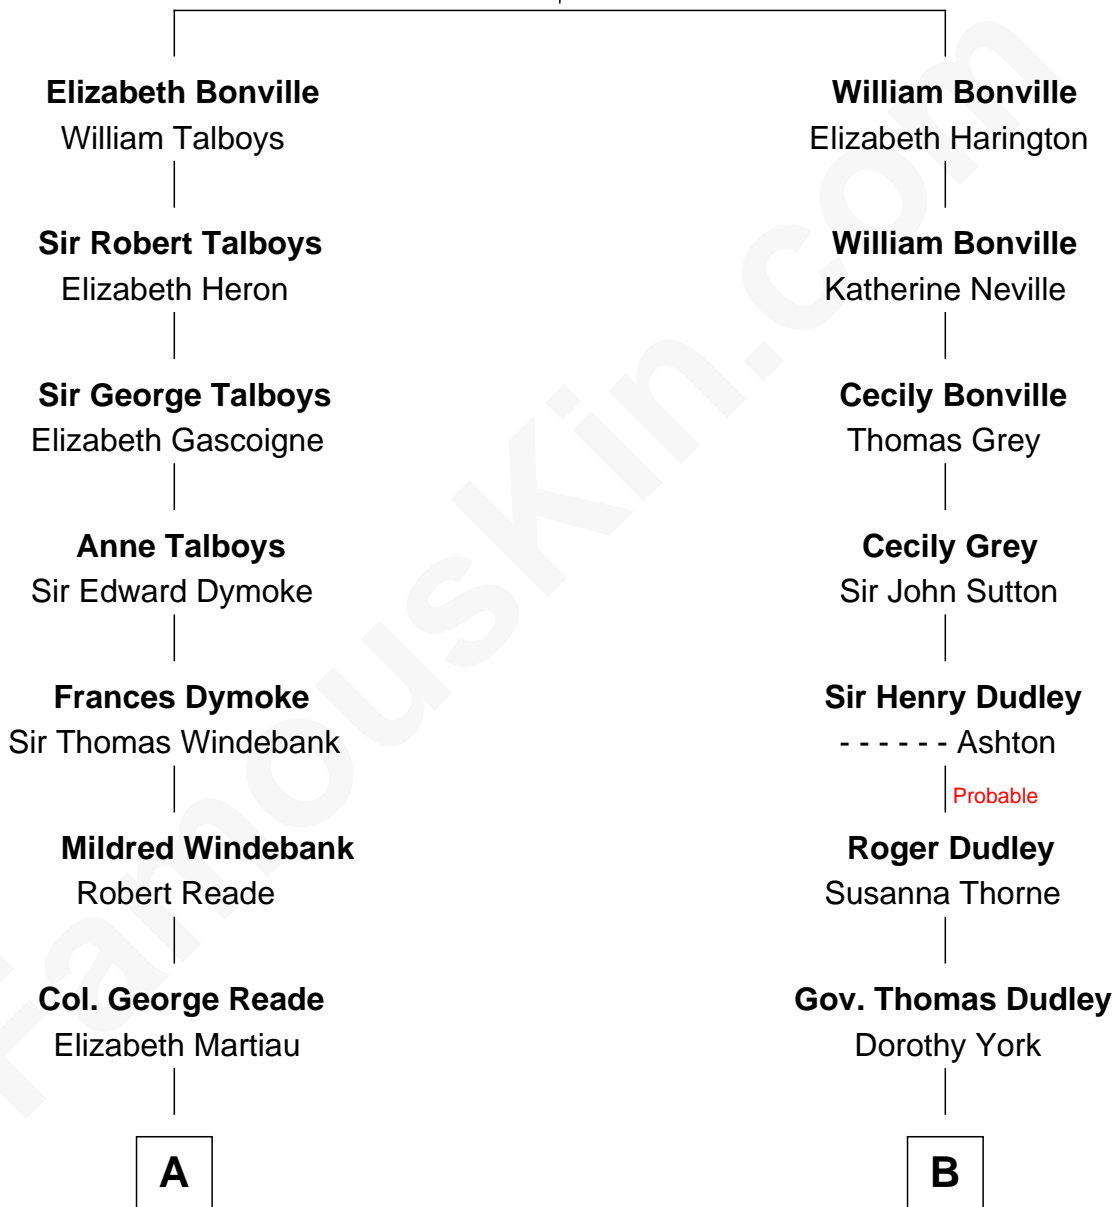

FamousKin.com

Relationship Chart of

Thomas Nelson

Signer of the Declaration of Independence

10th cousin 6 times removed of

Dick Clark

Radio and TV Host

Sir William Bonville

Margaret Grey

A

Robert Reade

Mary Lilly

Margaret Reade

Thomas Nelson

William Nelson

Elizabeth Burwell