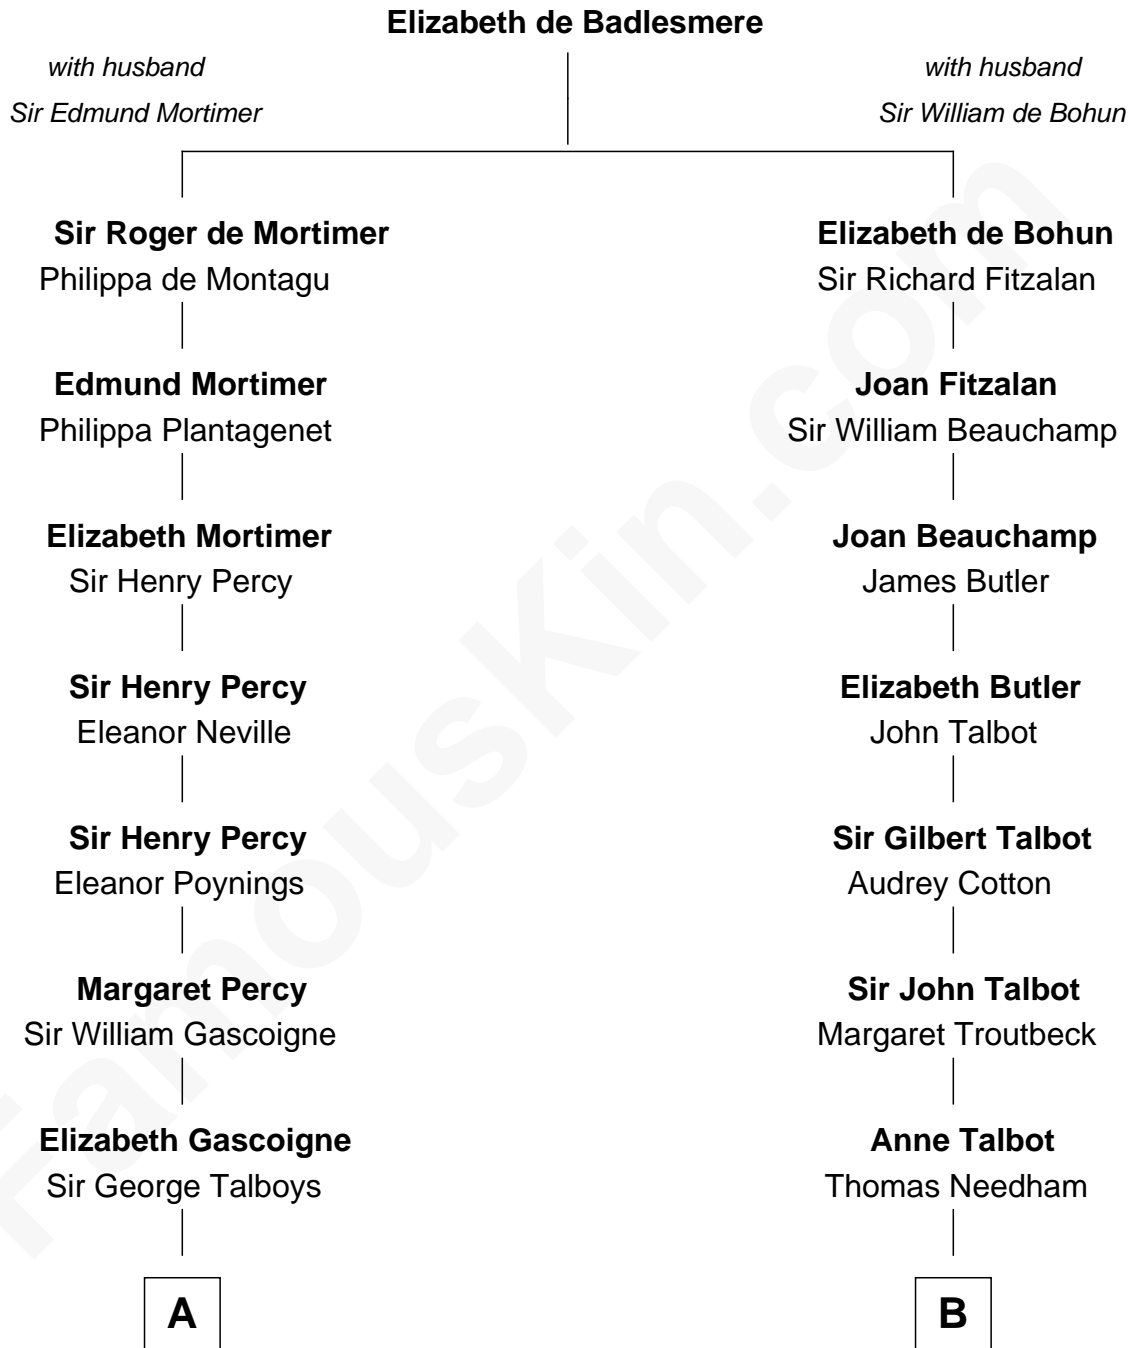

FamousKin.com

Relationship Chart of

Thomas Nelson

Signer of the Declaration of Independence

14th cousin 5 times removed of

Dick Clark

Radio and TV Host

A

Anne Talboys
Sir Edward Dymoke

Frances Dymoke
Sir Thomas Windebank

Mildred Windebank
Robert Reade

Col. George Reade
Elizabeth Martiau

Robert Reade
Mary Lilly

Margaret Reade
Thomas Nelson

William Nelson
Elizabeth Burwell