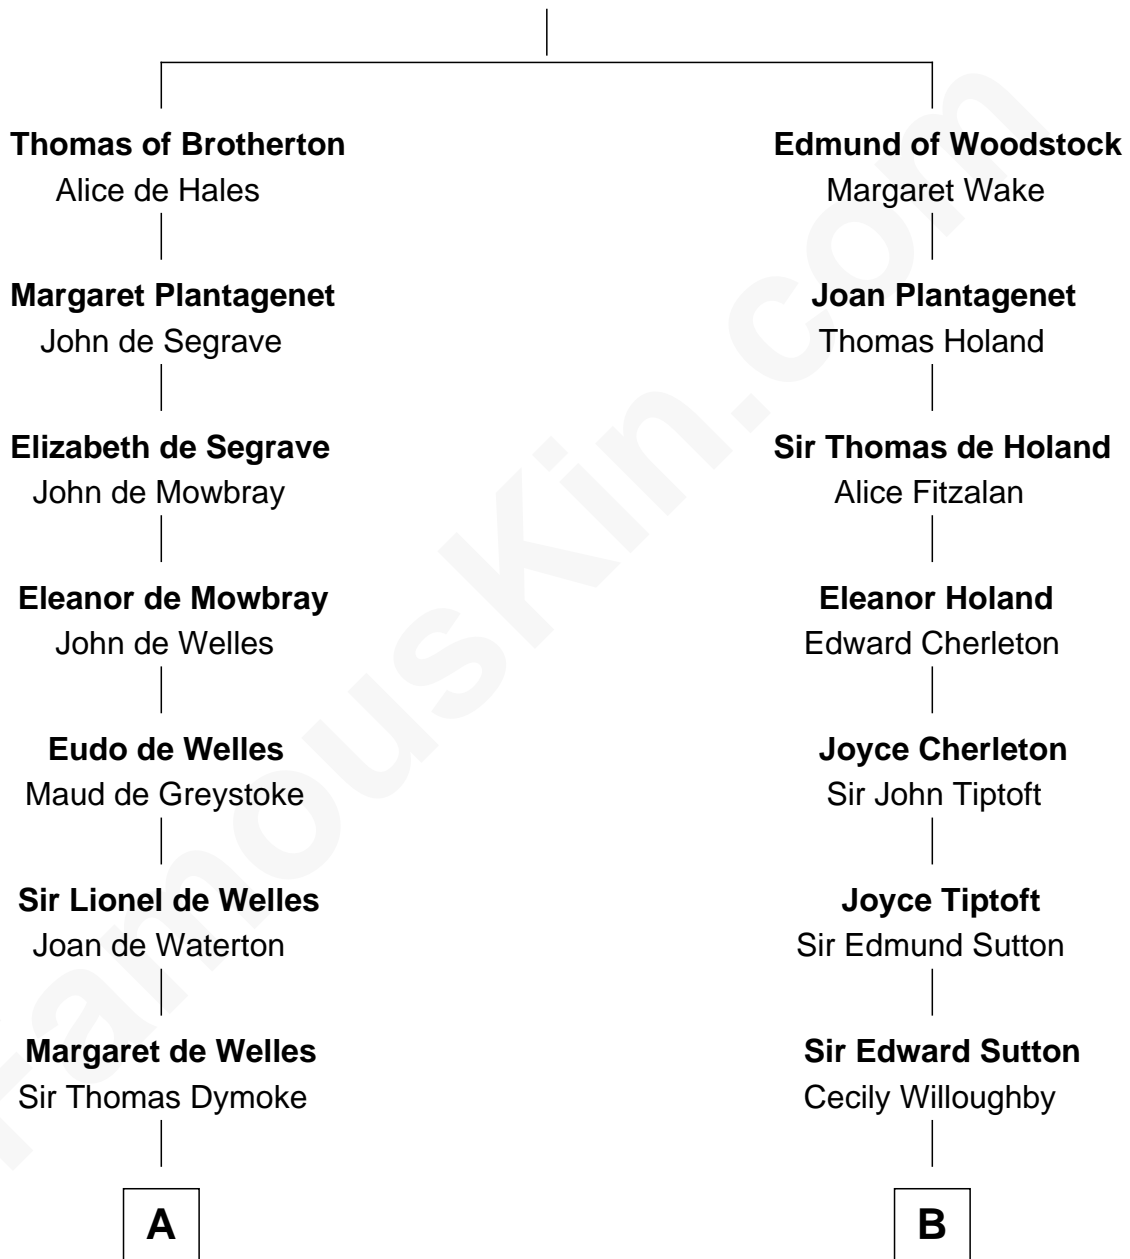

## Relationship Chart of

### Thomas Nelson

*Signer of the Declaration of Independence*

15th cousin 5 times removed of

### Dick Clark

*Radio and TV Host*

**Margaret of France**  
Edward I, King of England

**C**

**George Barnard**  
Jane Sophia Fuller

**Charles Fuller Barnard**  
Anna May Aldridge

**Julia Fuller Barnard**  
Richard Augustus Clark