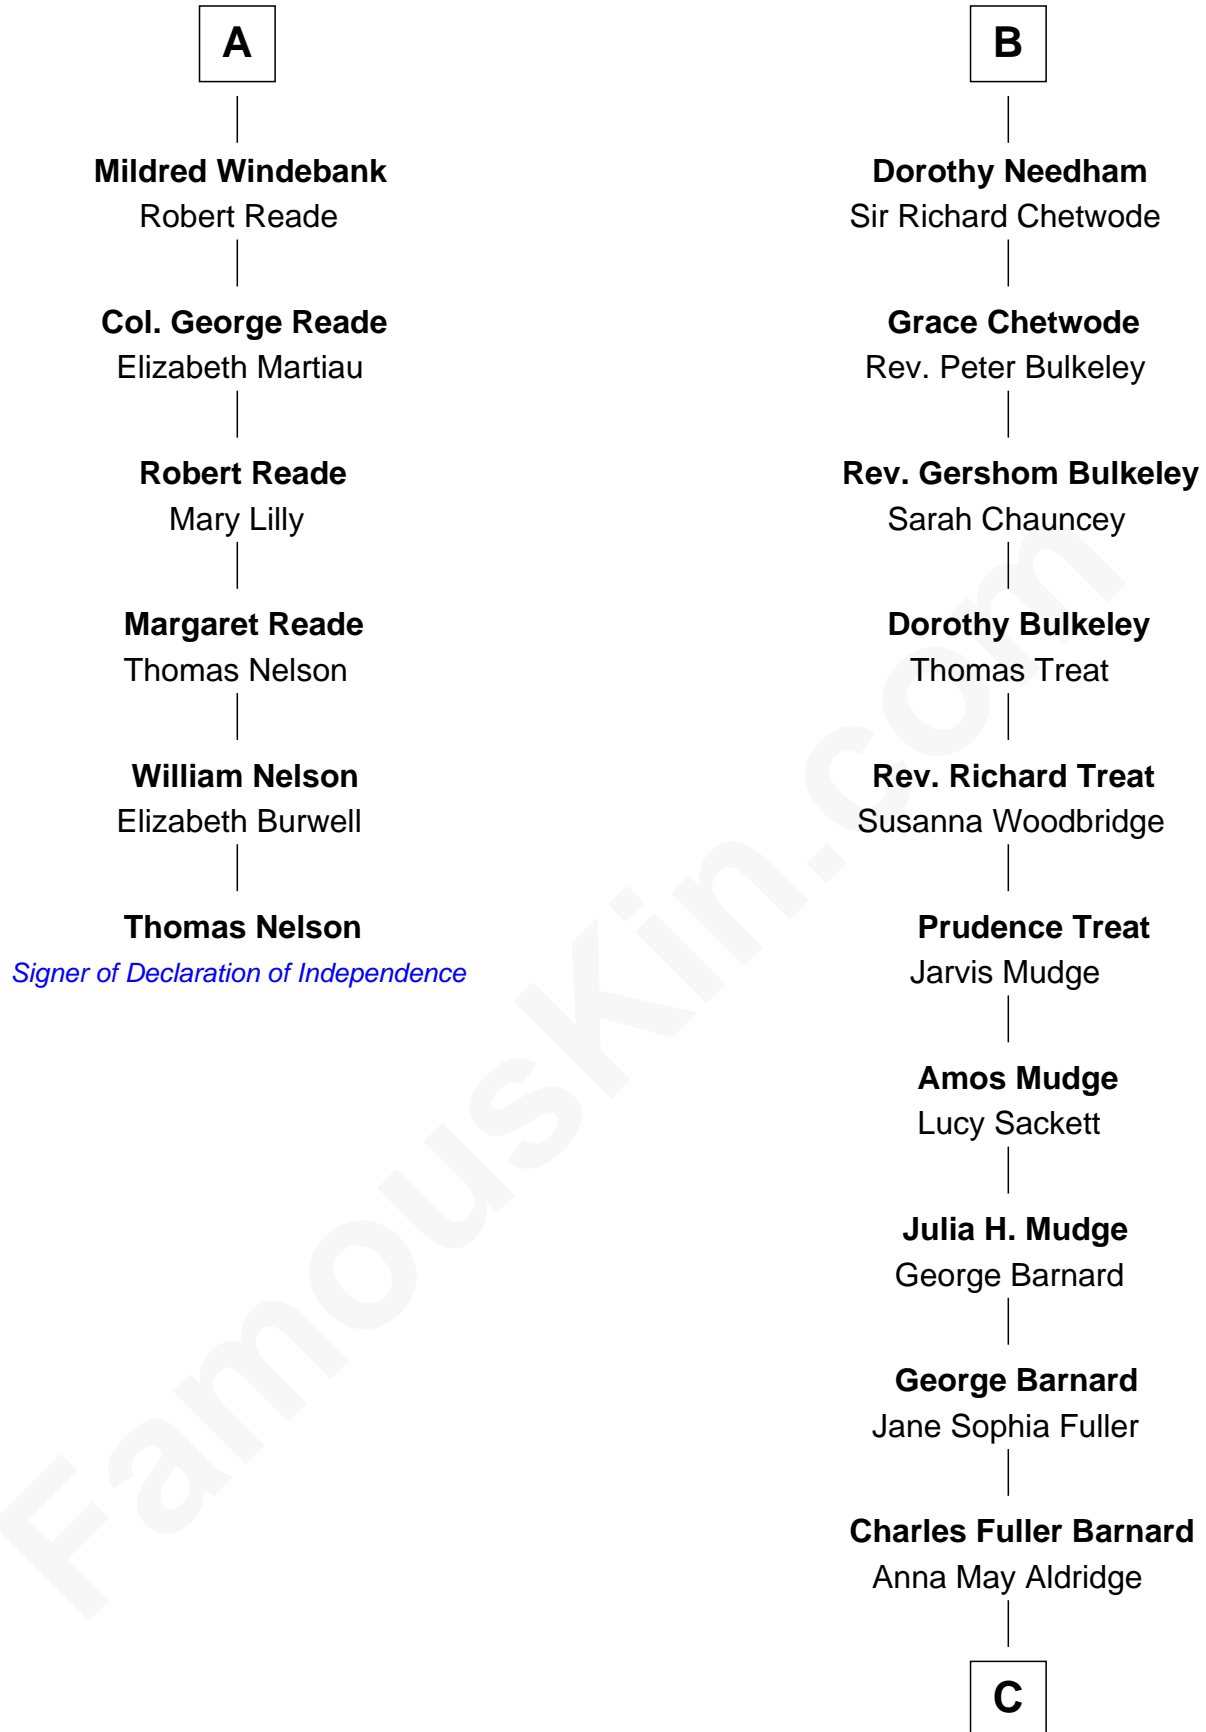

## Relationship Chart of

### Thomas Nelson

*Signer of the Declaration of Independence*

12th cousin 6 times removed of

**Dick Clark**

*Radio and TV Host*

**John de Welles**

Maud de Roos

**C**

**Julia Fuller Barnard**  
Richard Augustus Clark

**Dick Clark**  
*Radio and TV Host*

FamousKin.com