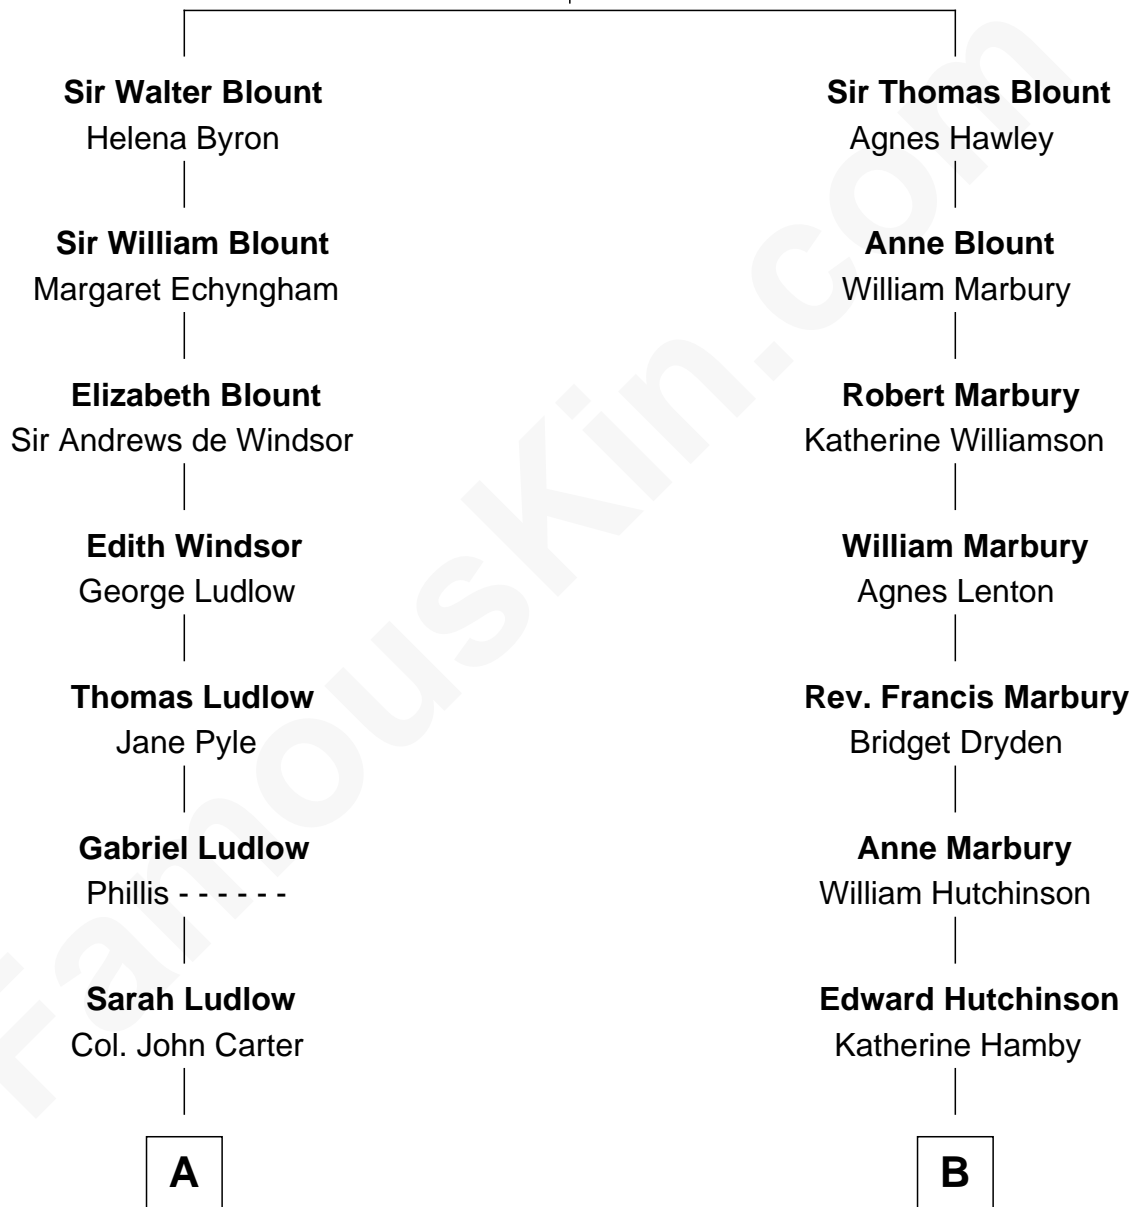

FamousKin.com

Relationship Chart of

Thomas Nelson

Signer of the Declaration of Independence

10th cousin 8 times removed of

Elisabeth Shue

TV and Movie Actress

Sir Thomas Blount

Margaret de Gresley

C

—
Anne Brewster Wells

James William Shue

—
Elisabeth Shue

TV and Movie Actress

FamousKin.com