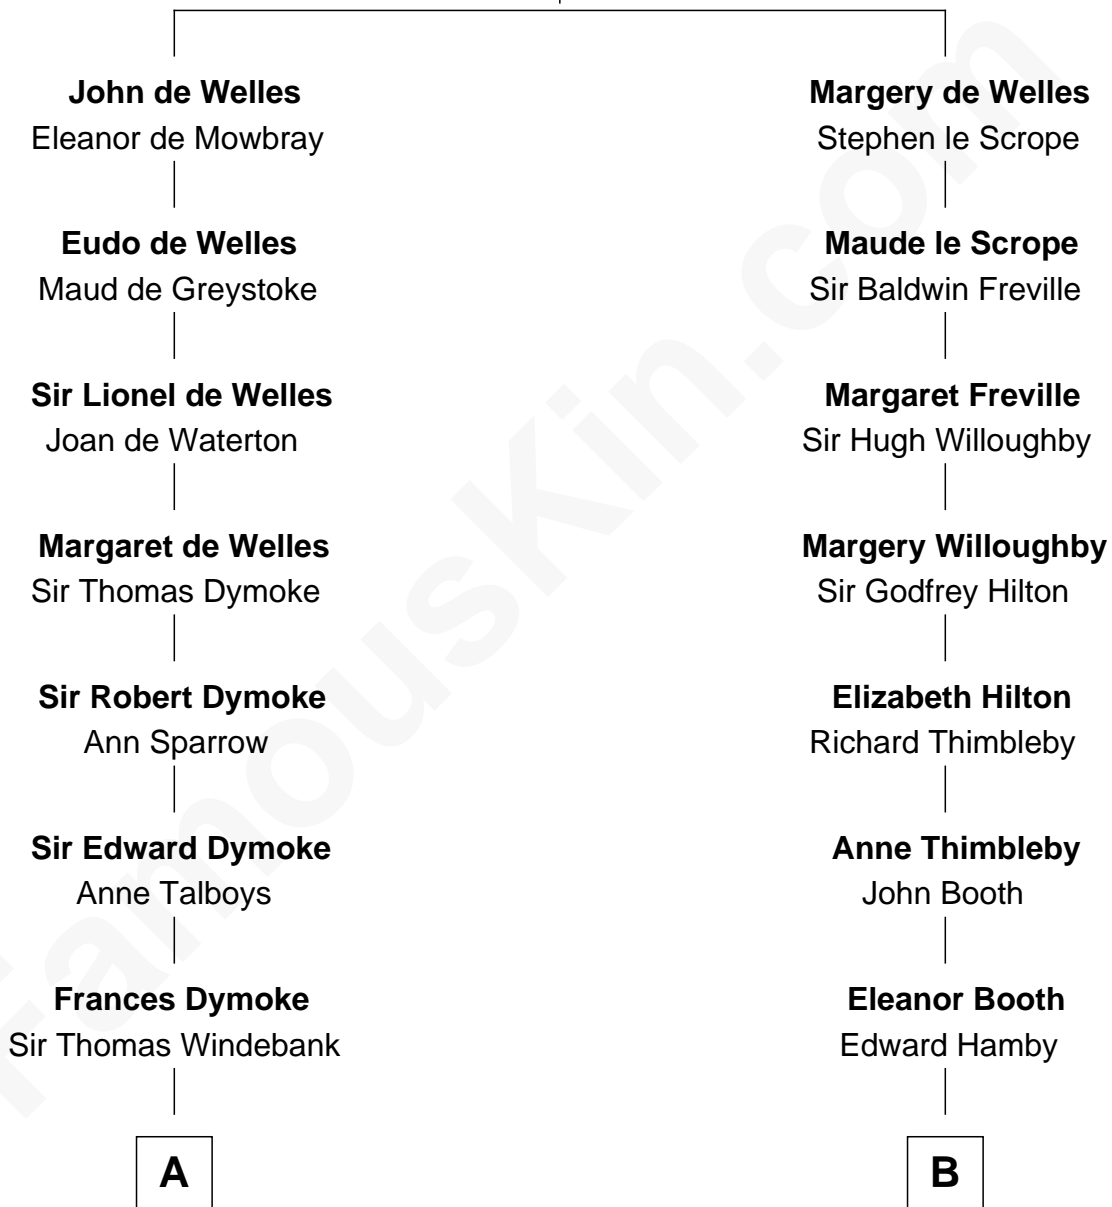

FamousKin.com

Relationship Chart of

Thomas Nelson

Signer of the Declaration of Independence

12th cousin 9 times removed of

Elisabeth Shue

TV and Movie Actress

John de Welles

Maud de Roos

C

Emily Almira Dyer
Alexander Hunter Gunn

Alexander Hunter Gunn
Harriet Grace Brewster Willcox

Mary Brewster Gunn
Adoniram Judson Wells

Anne Brewster Wells
James William Shue

Elisabeth Shue
TV and Movie Actress