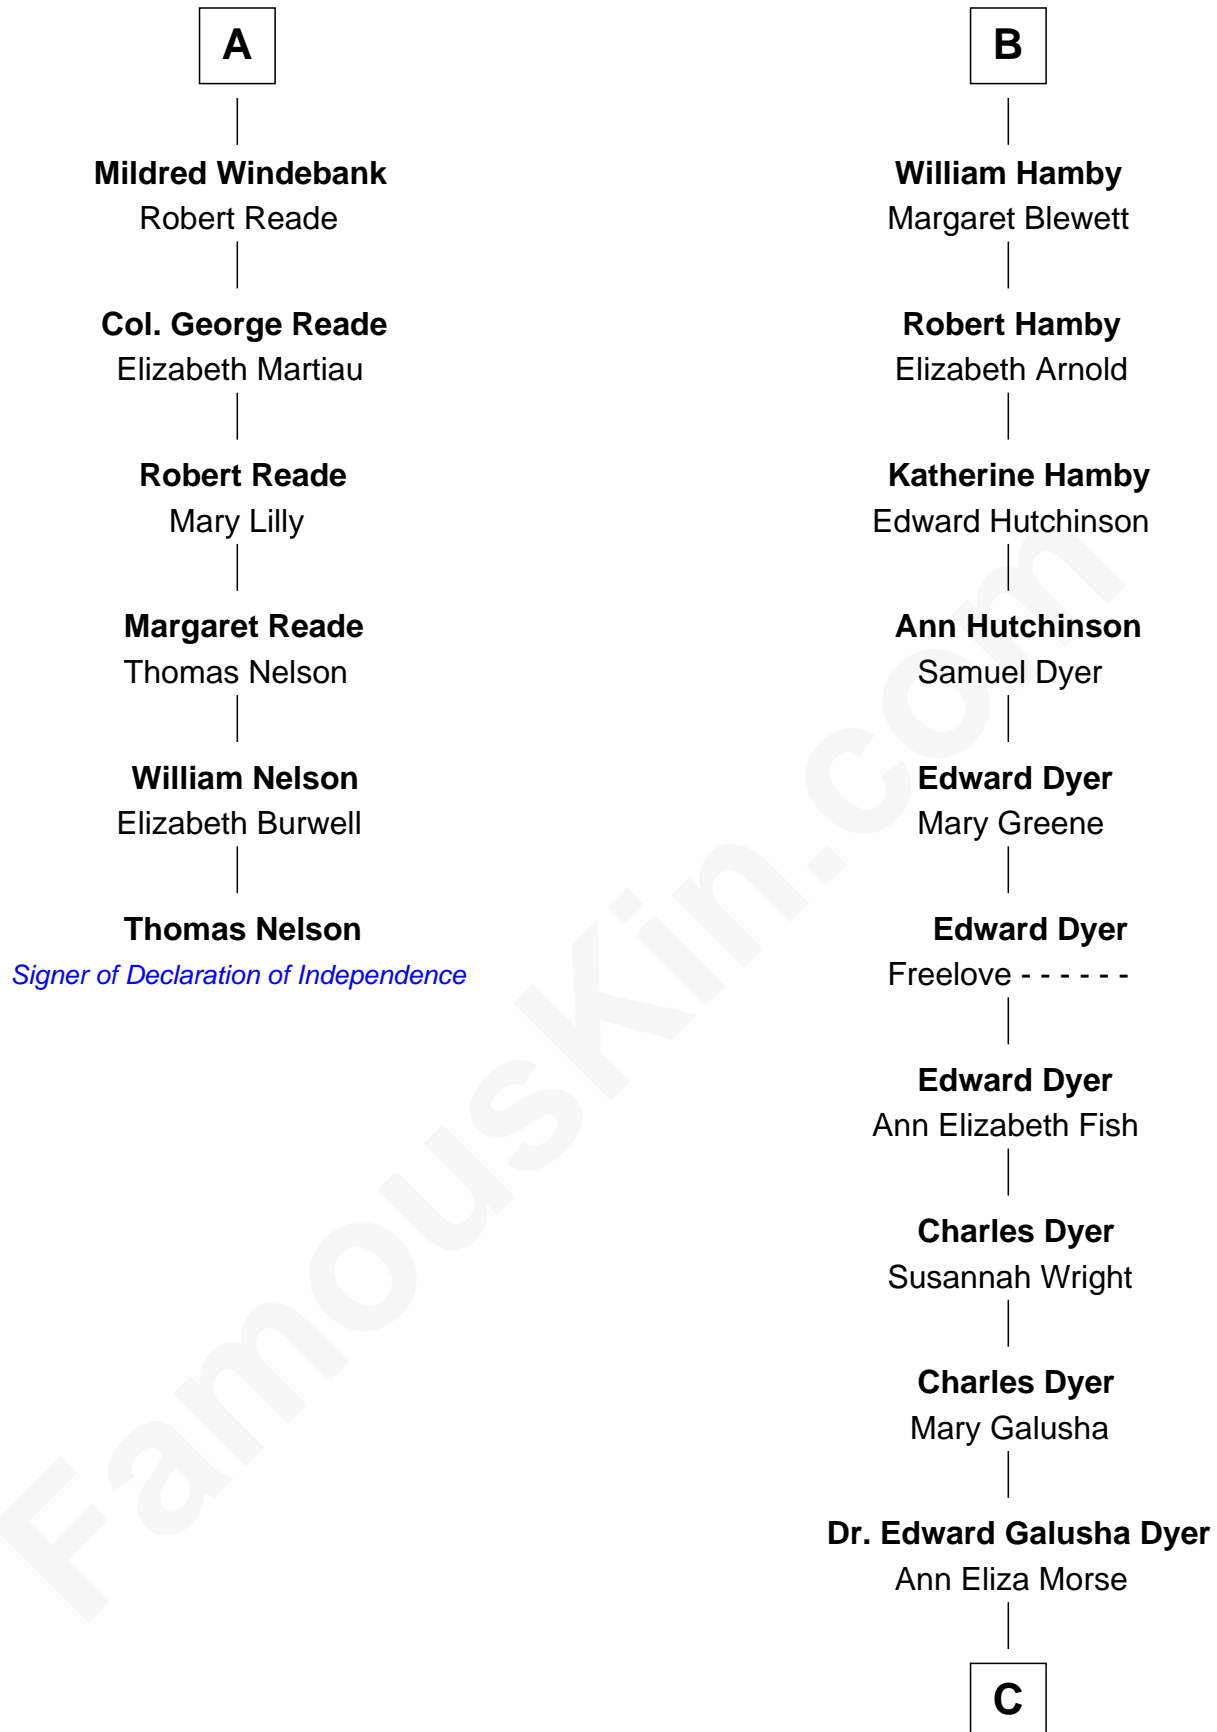

FamousKin.com

Relationship Chart of

Thomas Nelson

Signer of the Declaration of Independence

12th cousin 9 times removed of

Elisabeth Shue

TV and Movie Actress

John de Welles

Maud de Roos

C

Emily Almira Dyer
Alexander Hunter Gunn

Alexander Hunter Gunn
Harriet Grace Brewster Willcox

Mary Brewster Gunn
Adoniram Judson Wells

Anne Brewster Wells
James William Shue

Elisabeth Shue
TV and Movie Actress