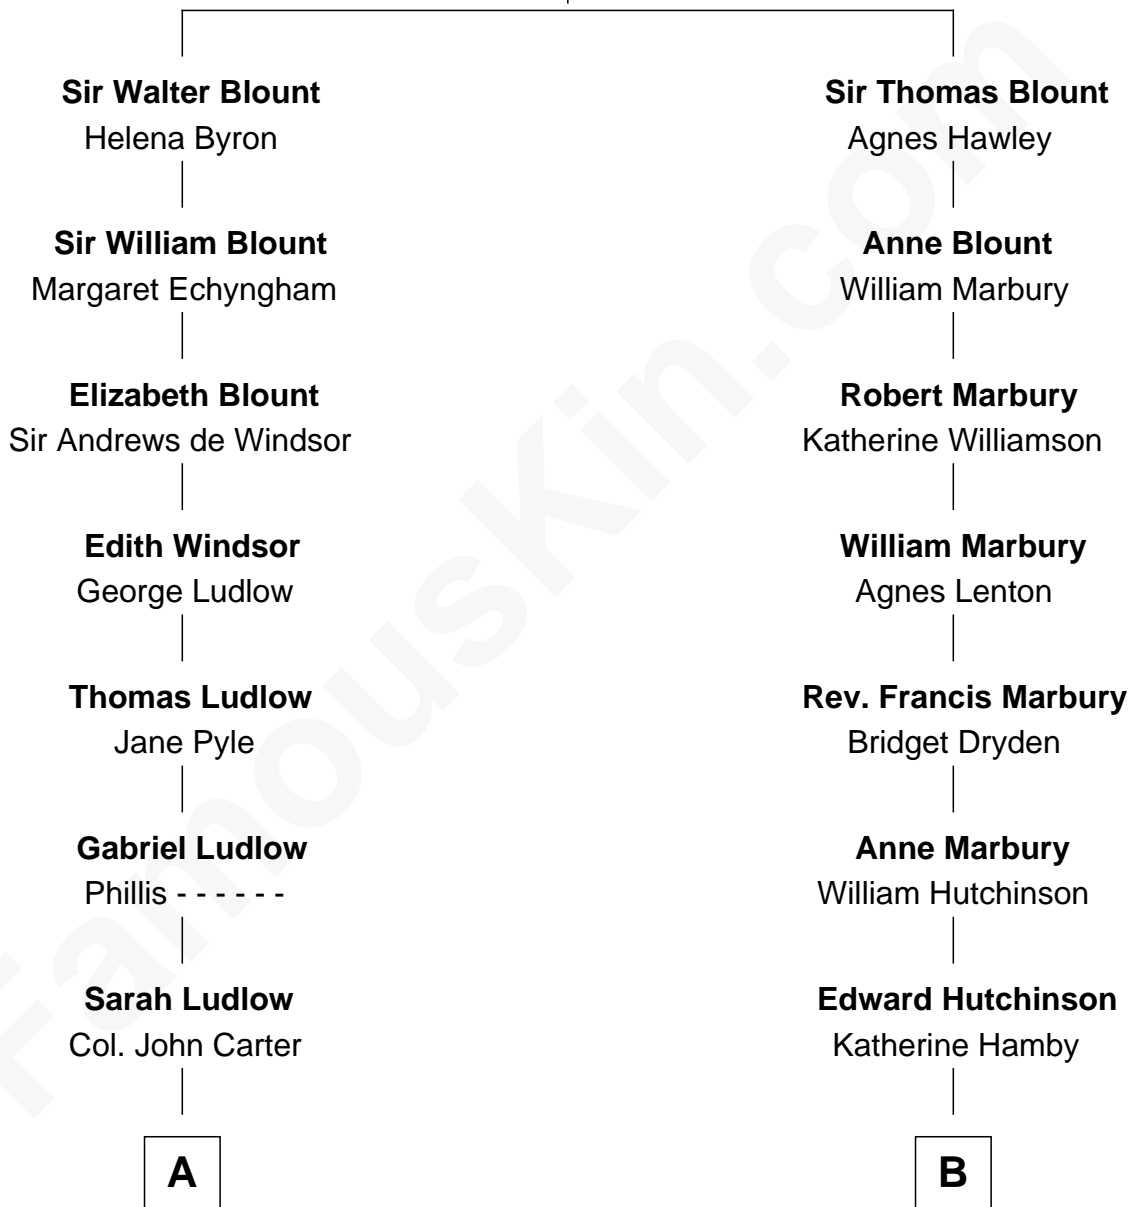

FamousKin.com

Relationship Chart of

Thomas Nelson

Signer of the Declaration of Independence

10th cousin 8 times removed of

Andrew Shue

TV Actor

Sir Thomas Blount
Margaret de Gresley

C

Anne Brewster Wells

James William Shue

Andrew Shue

TV Actor

FamousKin.com