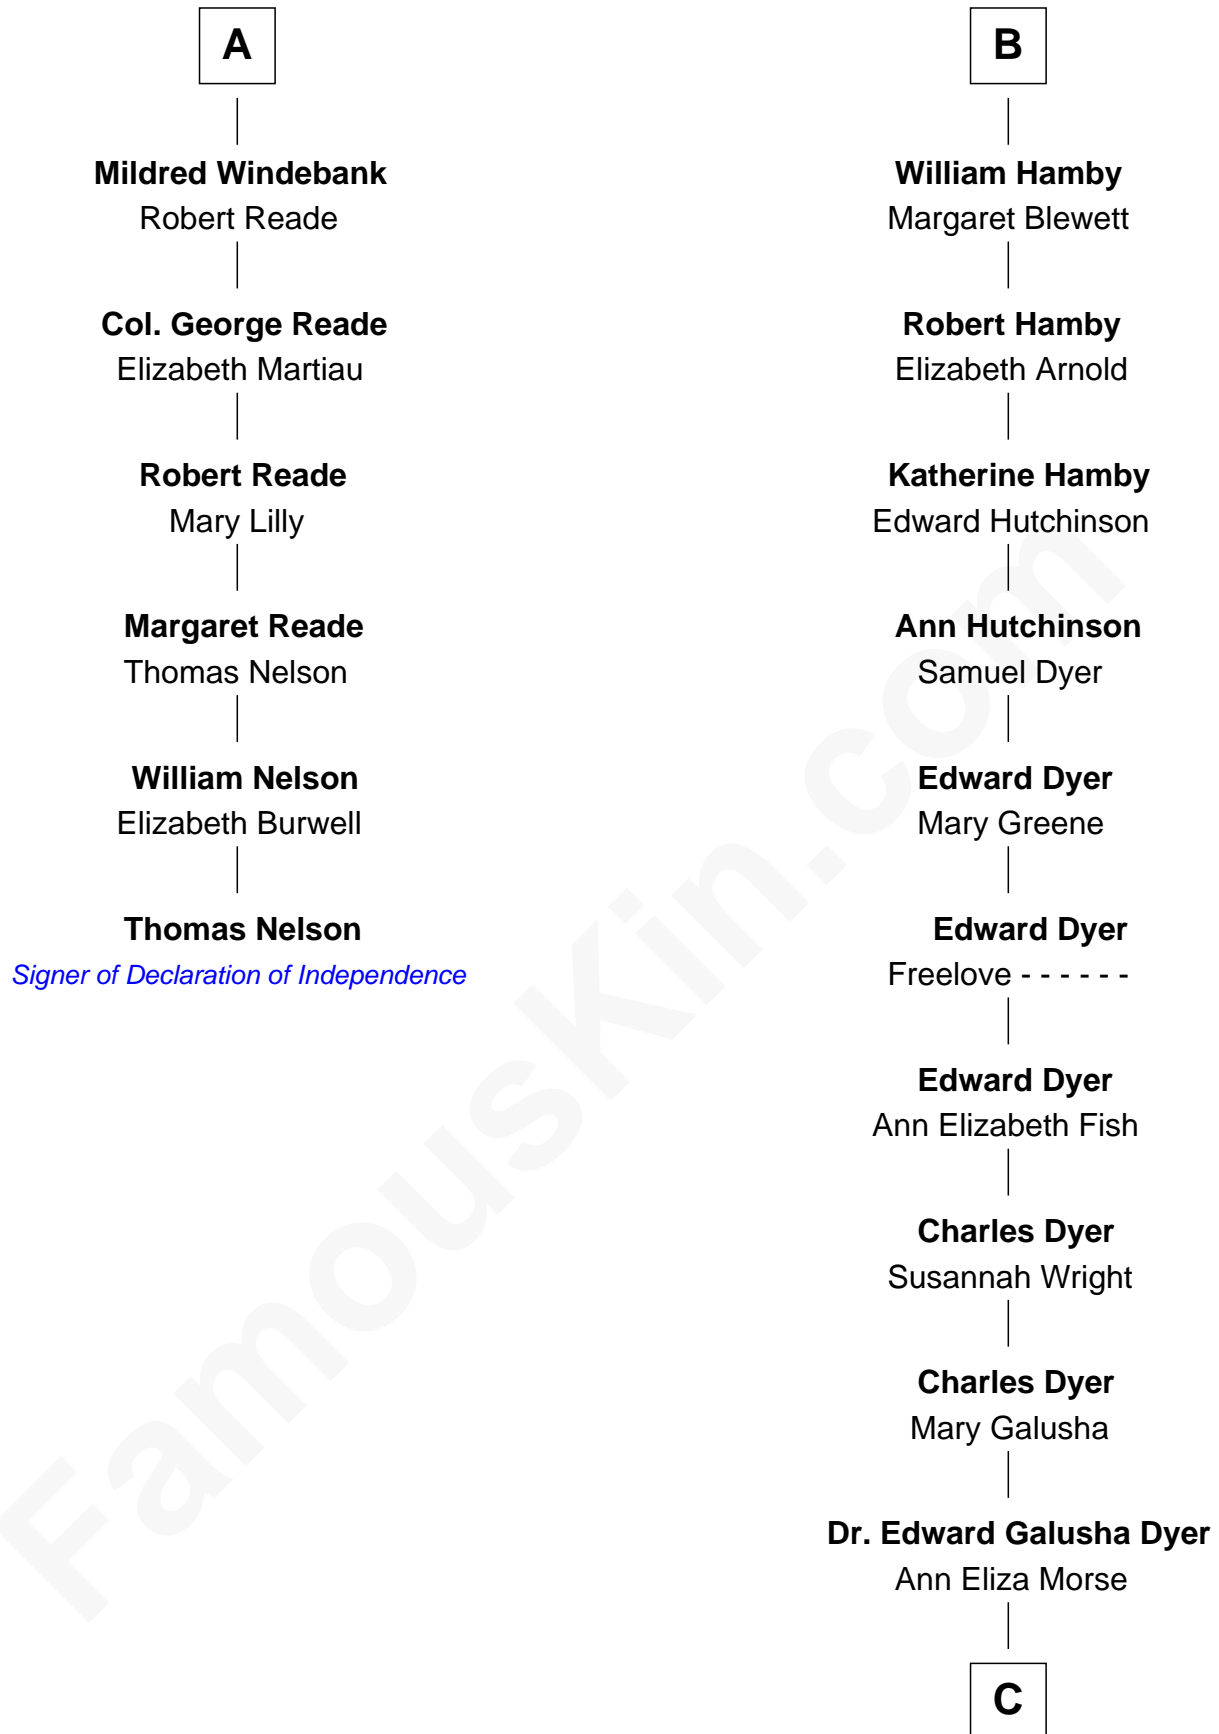

FamousKin.com

Relationship Chart of

Thomas Nelson

Signer of the Declaration of Independence

12th cousin 9 times removed of

Andrew Shue

TV Actor

John de Welles

Maud de Roos

C

Emily Almira Dyer
Alexander Hunter Gunn

Alexander Hunter Gunn
Harriet Grace Brewster Willcox

Mary Brewster Gunn
Adoniram Judson Wells

Anne Brewster Wells
James William Shue

Andrew Shue
TV Actor