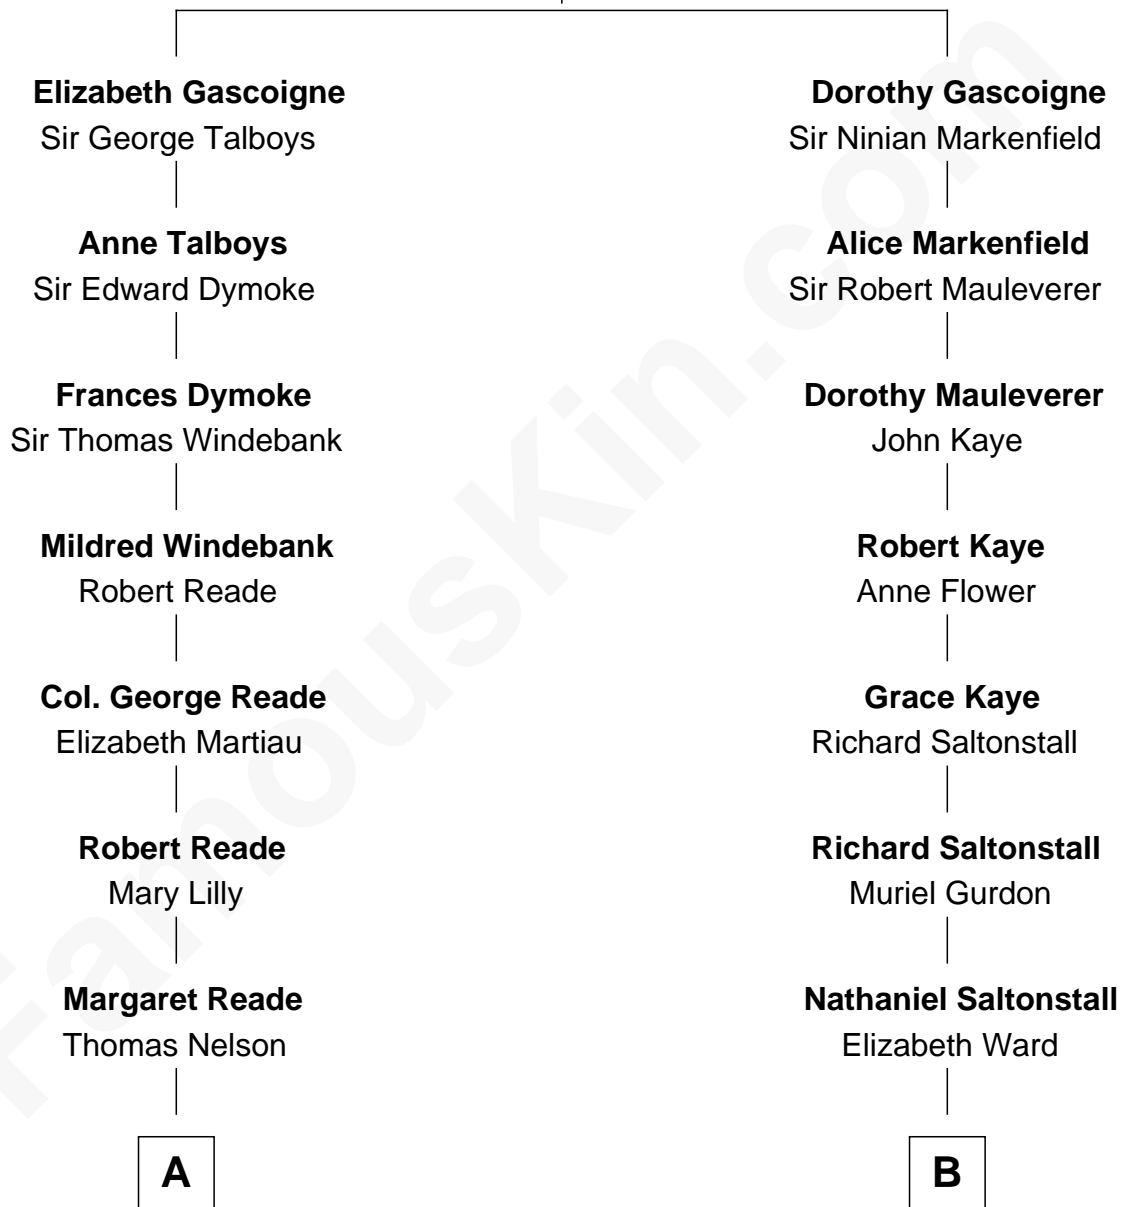

FamousKin.com

Relationship Chart of

Thomas Nelson

Signer of the Declaration of Independence

8th cousin 9 times removed of

Carly Fiorina

CEO of Hewlett-Packard

Sir William Gascoigne

Margaret Percy

A

William Nelson
Elizabeth Burwell

Thomas Nelson
Signer of Declaration of Independence

B

Gov. Gurdon Saltonstall
Jerusha Richards

Elizabeth Saltonstall
Richard Christophers

Sarah Christophers
James Mumford

Robinson Mumford
Sarah Coit

Sarah Mumford
Peter Mallett

Caroline Mary Mallett
Carleton Walker

Margaret Isabella Walker
Heinrich Weber

John Walker Weber
Maude Graves

Cara Carleton Weber
Harold Marvin Sneed

Joseph Tyree Sneed
Madelon Montross Juergens