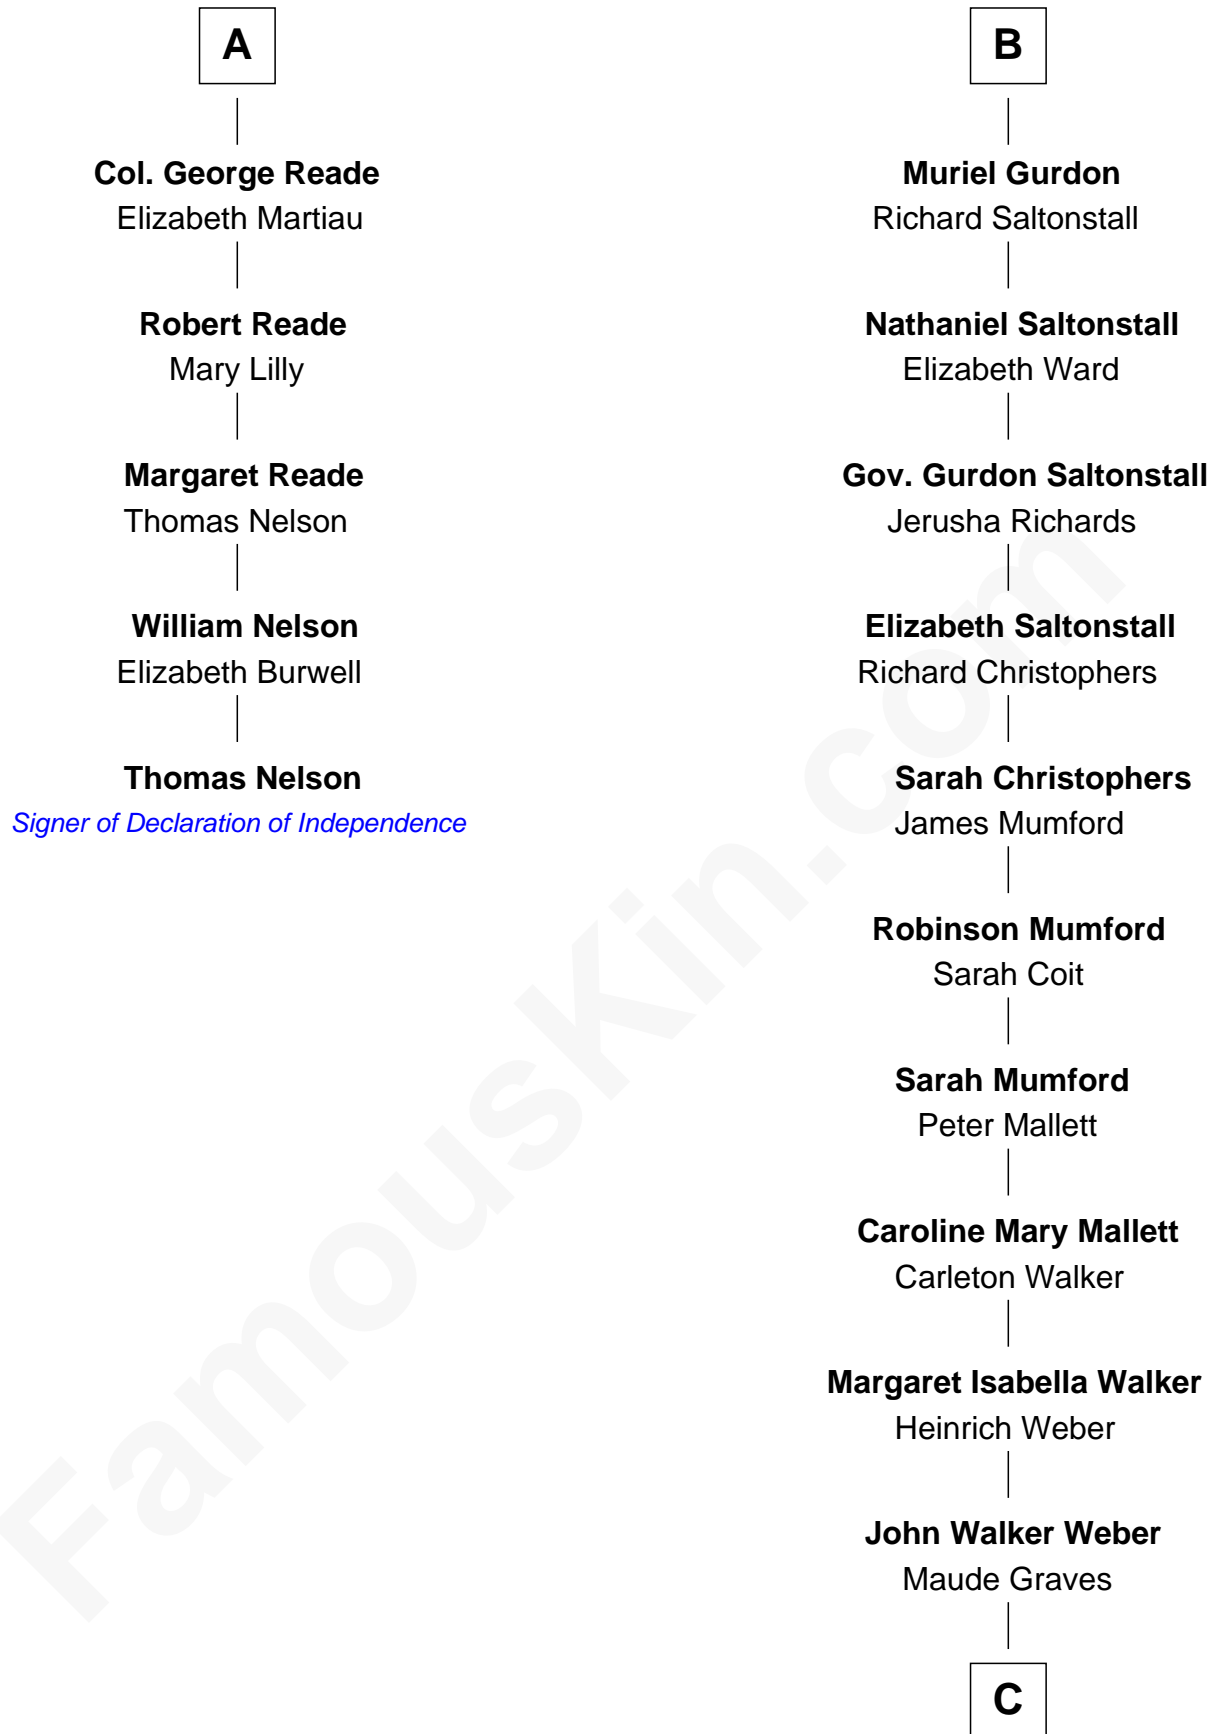

FamousKin.com

Relationship Chart of

Thomas Nelson

Signer of the Declaration of Independence

11th cousin 8 times removed of

Carly Fiorina

CEO of Hewlett-Packard

Sir Reynold Grey

Margaret de Ros

Margaret Grey
Sir William Bonville

Elizabeth Bonville
William Talboys

Sir Robert Talboys
Elizabeth Heron

Sir George Talboys
Elizabeth Gascoigne

Anne Talboys
Sir Edward Dymoke

Frances Dymoke
Sir Thomas Windebank

Mildred Windebank
Robert Reade

A

Sir John Grey
Constance de Holand

Alice Grey
Sir William Knyvet

Sir Edmund Knyvet
Eleanor Tyrrel

Edmund Knyvet
Jane Bouchier

John Knyvet
Agnes Harcourt

Abigail Knyvet
Martin Sedley

Muriel Sedley
Brampton Gurdon

B

C

Cara Carleton Weber

Harold Marvin Sneed

Joseph Tyree Sneed

Madelon Montross Juergens

Carly Fiorina