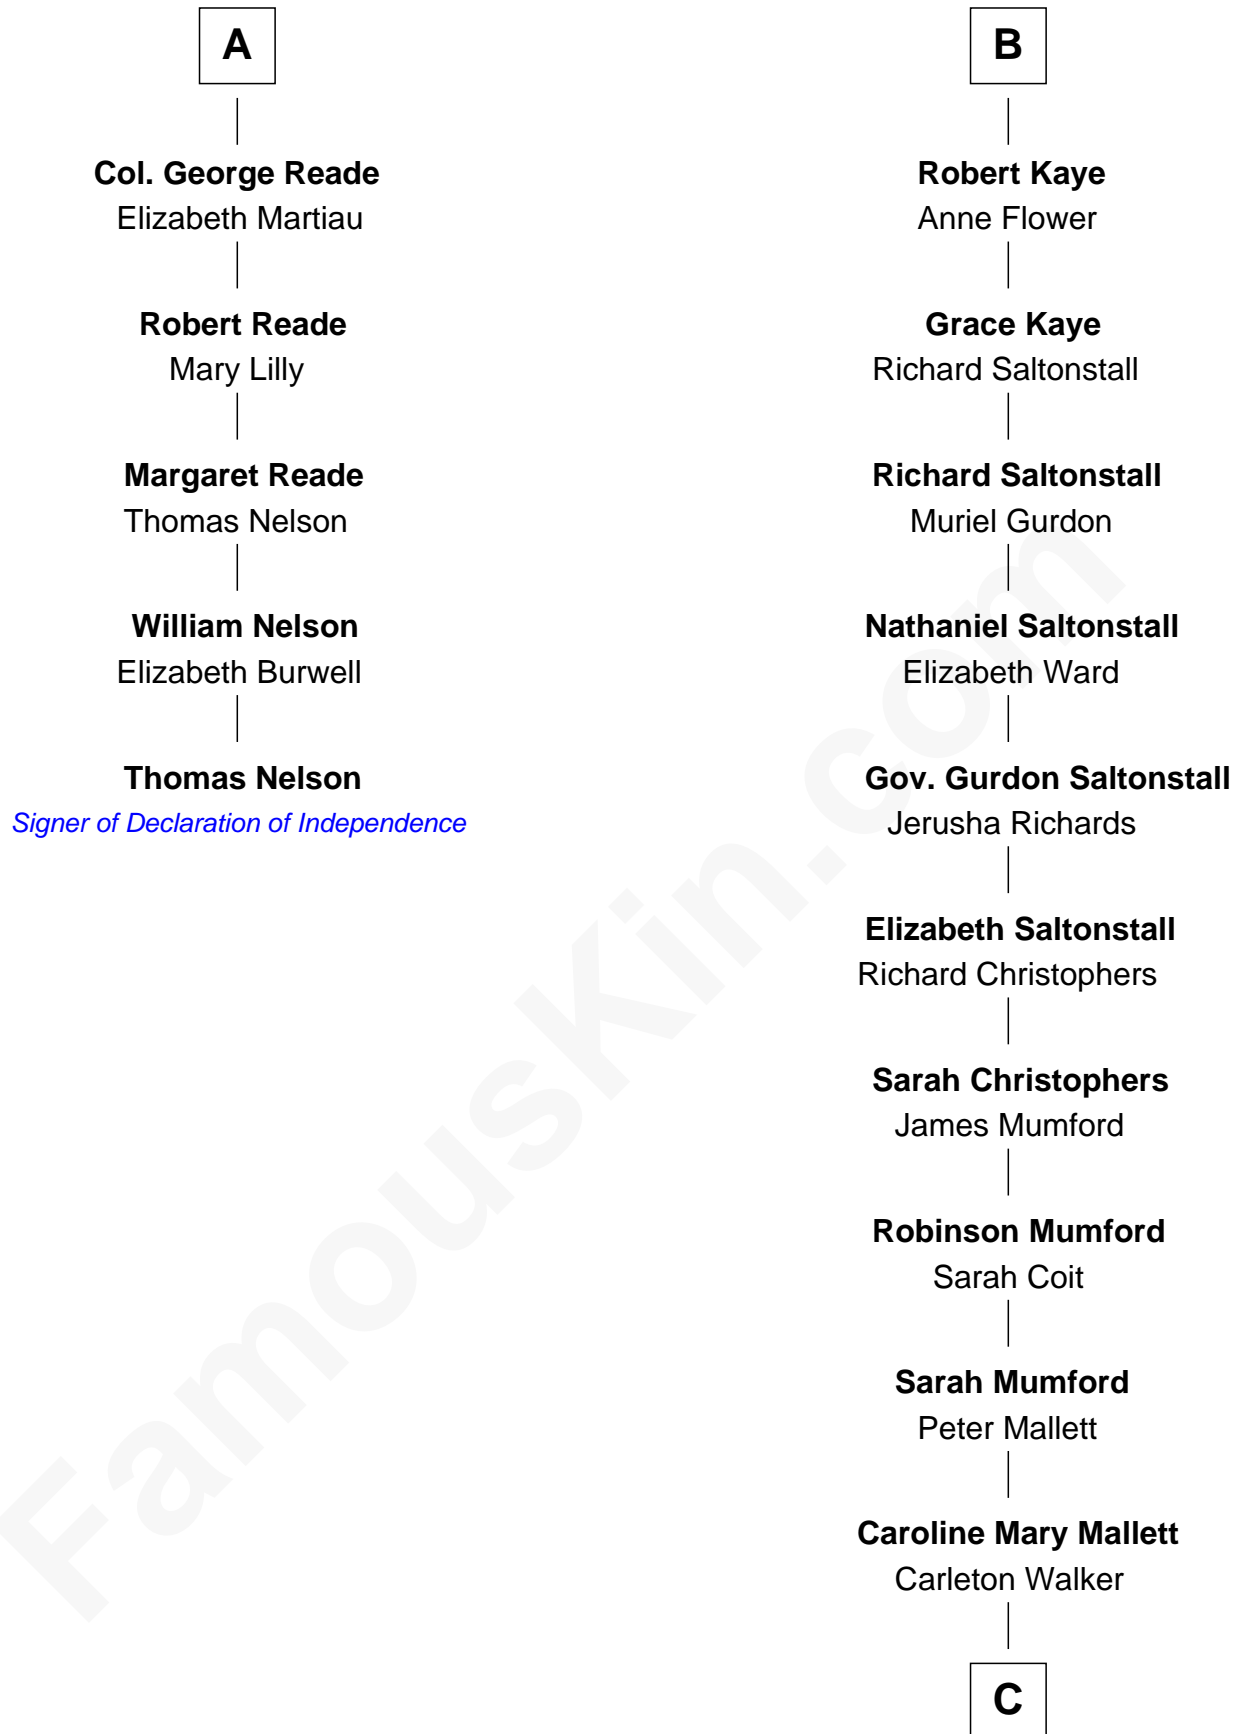

## Relationship Chart of

### Thomas Nelson

*Signer of the Declaration of Independence*

11th cousin 10 times removed of

**Carly Fiorina**

*CEO of Hewlett-Packard*

**William Pert**  
Joan le Scrope

C

**Margaret Isabella Walker**

Heinrich Weber

**John Walker Weber**

Maude Graves

**Cara Carleton Weber**

Harold Marvin Sneed

**Joseph Tyree Sneed**

Madelon Montross Juergens

**Carly Fiorina**