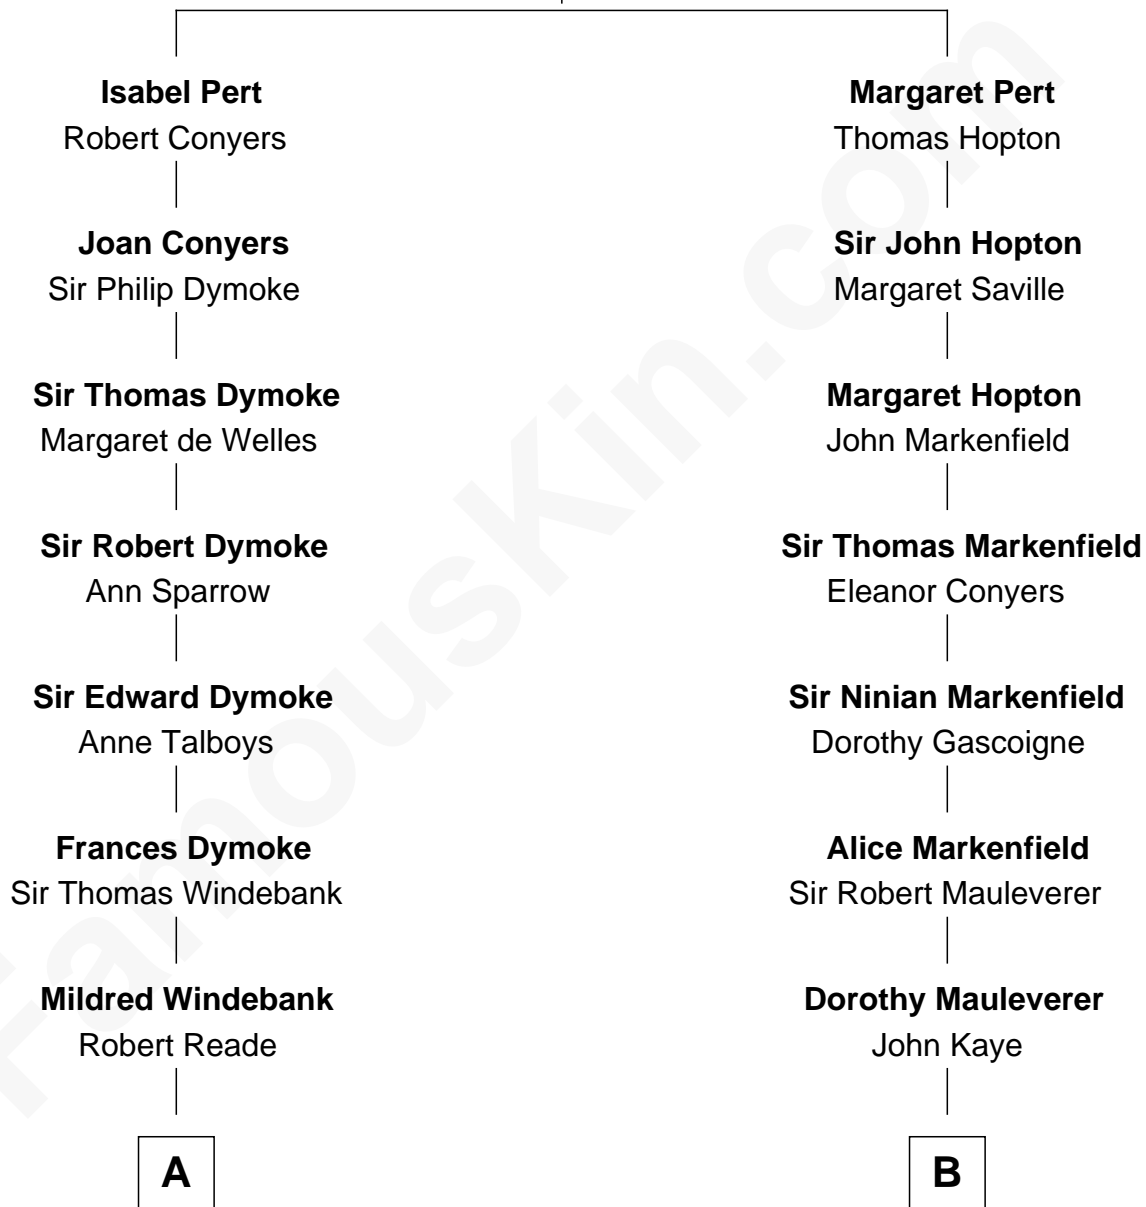

## Relationship Chart of

### Thomas Nelson

*Signer of the Declaration of Independence*

11th cousin 10 times removed of

**Carly Fiorina**

*CEO of Hewlett-Packard*

**William Pert**  
Joan le Scrope

C

**Margaret Isabella Walker**

Heinrich Weber

**John Walker Weber**

Maude Graves

**Cara Carleton Weber**

Harold Marvin Sneed

**Joseph Tyree Sneed**

Madelon Montross Juergens

**Carly Fiorina**