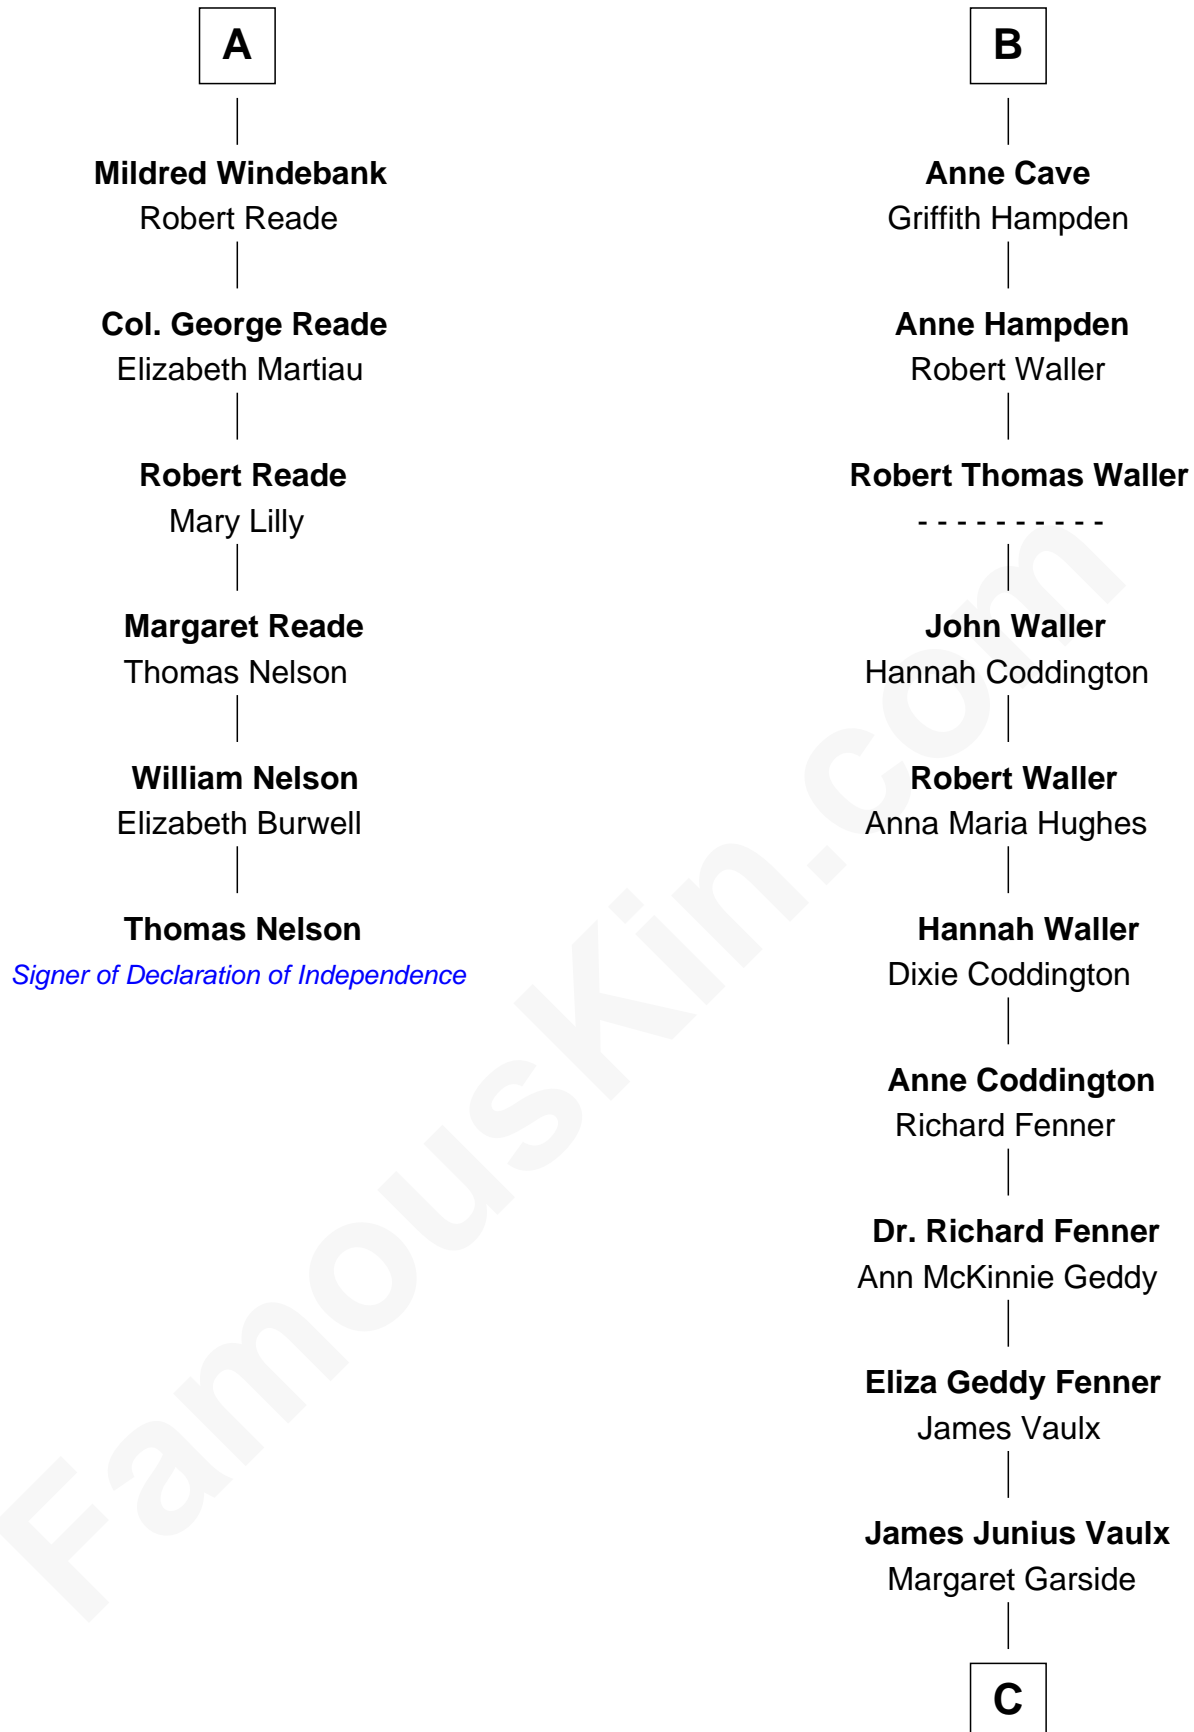

FamousKin.com

Relationship Chart of

Thomas Nelson

Signer of the Declaration of Independence

12th cousin 7 times removed of

John McCain

U.S. Senator from Arizona

C

Katherine Davey Vault
Adm. John Sidney McCain

Adm. John Sidney McCain
Roberta Wright

John McCain
U.S. Senator from Arizona

FamousKin.com