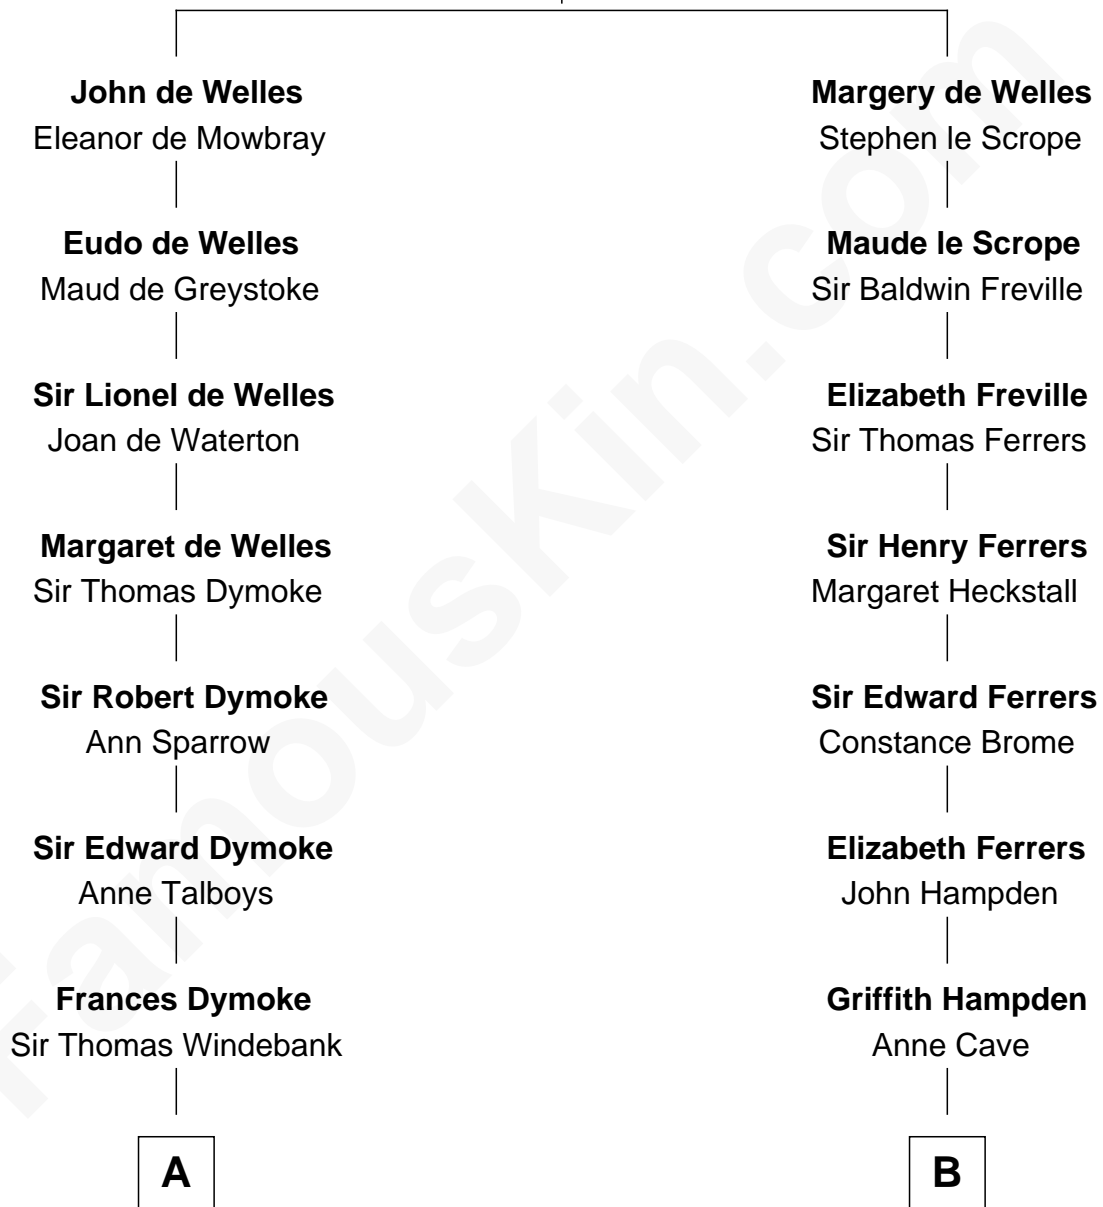

## Relationship Chart of

### Thomas Nelson

*Signer of the Declaration of Independence*

12th cousin 6 times removed of

**John McCain**

*U.S. Senator from Arizona*

**John de Welles**

Maud de Roos

**C**

Adm. John Sidney McCain

Roberta Wright

**John McCain**

*U.S. Senator from Arizona*

FamousKin.com