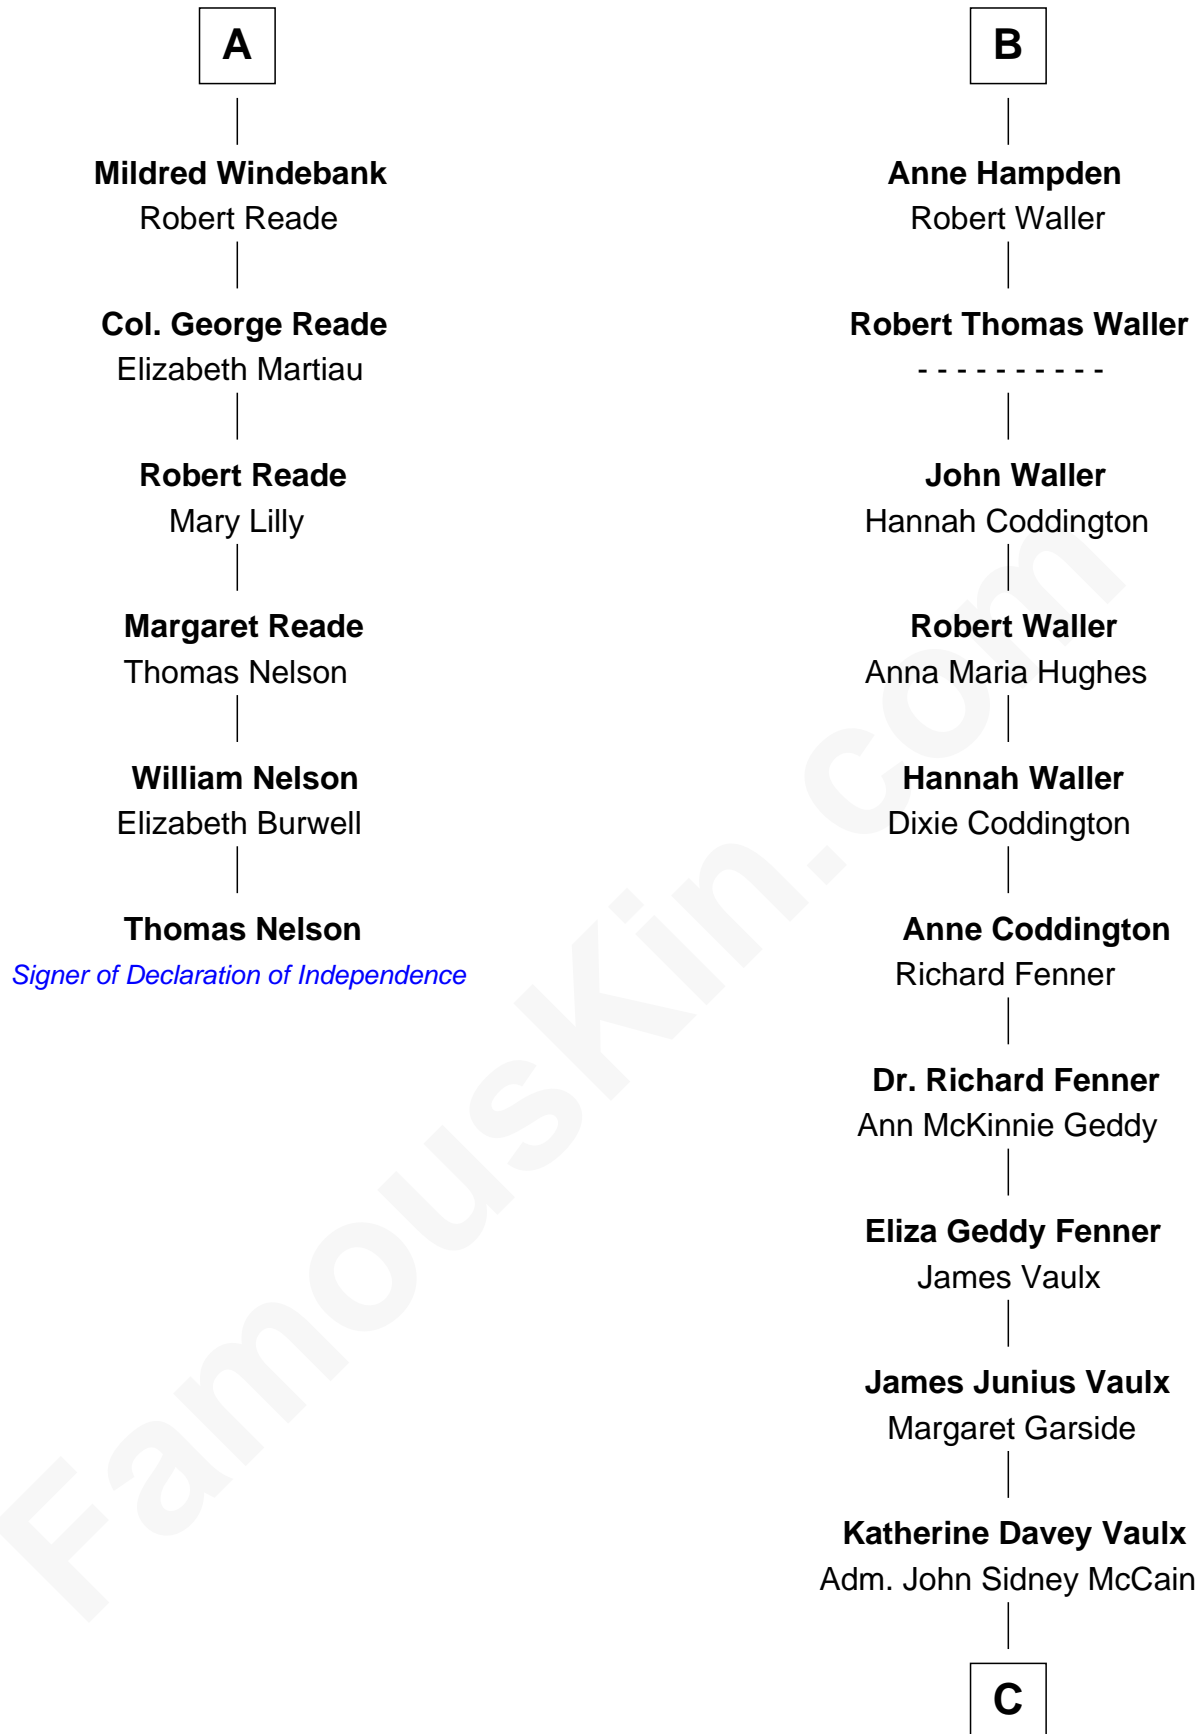

## Relationship Chart of

### Thomas Nelson

*Signer of the Declaration of Independence*

12th cousin 6 times removed of

**John McCain**

*U.S. Senator from Arizona*

**John de Welles**

Maud de Roos

**C**

Adm. John Sidney McCain

Roberta Wright

**John McCain**

*U.S. Senator from Arizona*

FamousKin.com