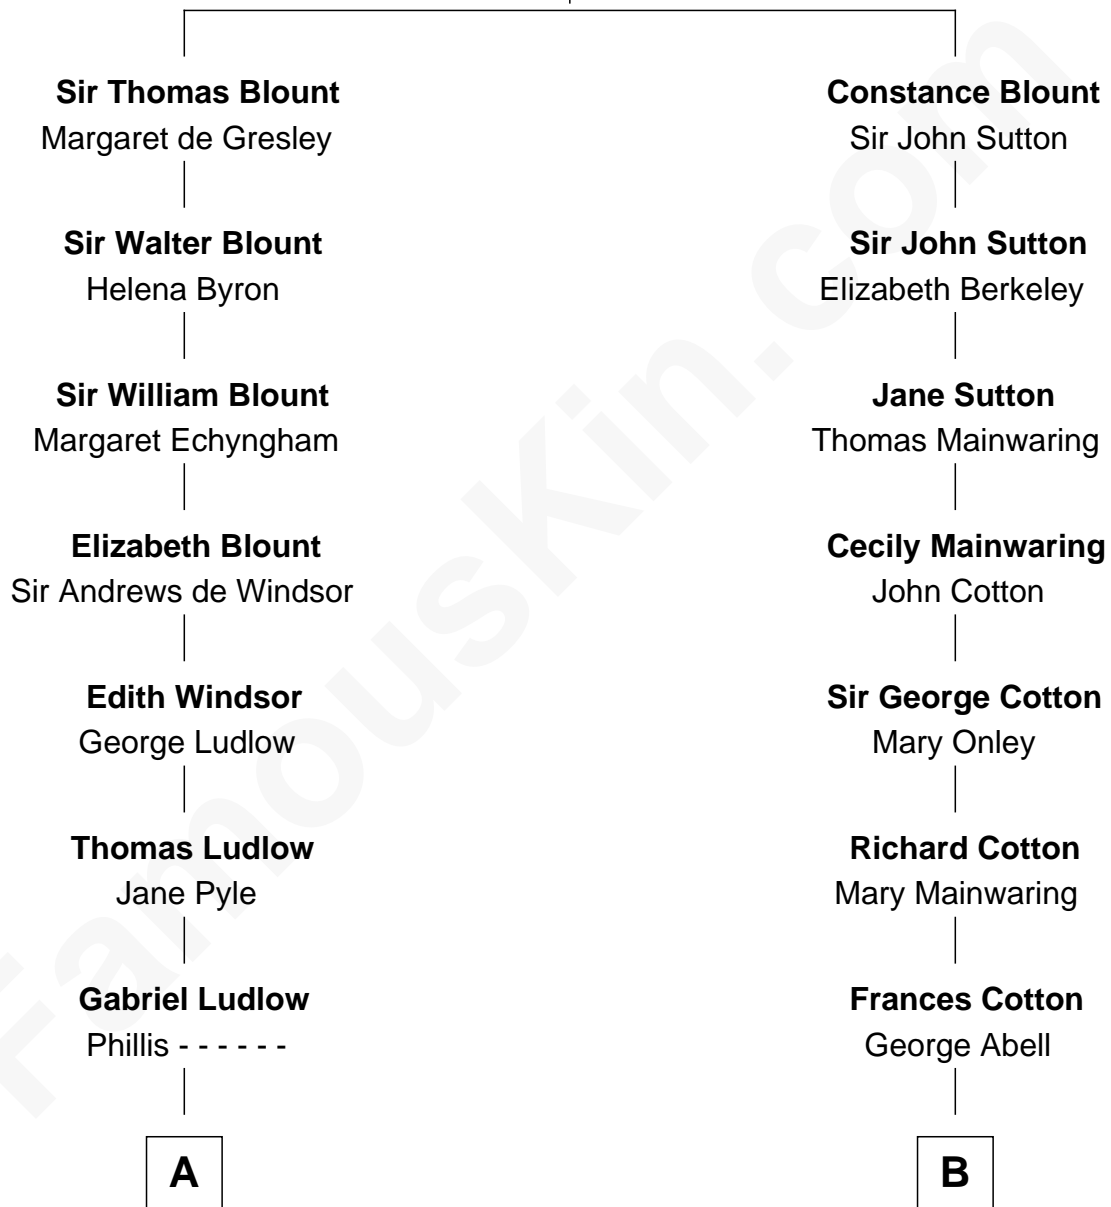

FamousKin.com

Relationship Chart of

Thomas Nelson

Signer of the Declaration of Independence

11th cousin 6 times removed of

Illeana Douglas

TV and Movie Actress

Sir Walter Blount

Sancha de Ayala

A

Sarah Ludlow
Col. John Carter

Col. Robert Carter
Judith Armistead

Elizabeth Carter
Nathaniel Burwell

Elizabeth Burwell
William Nelson

Thomas Nelson
Signer of Declaration of Independence

B