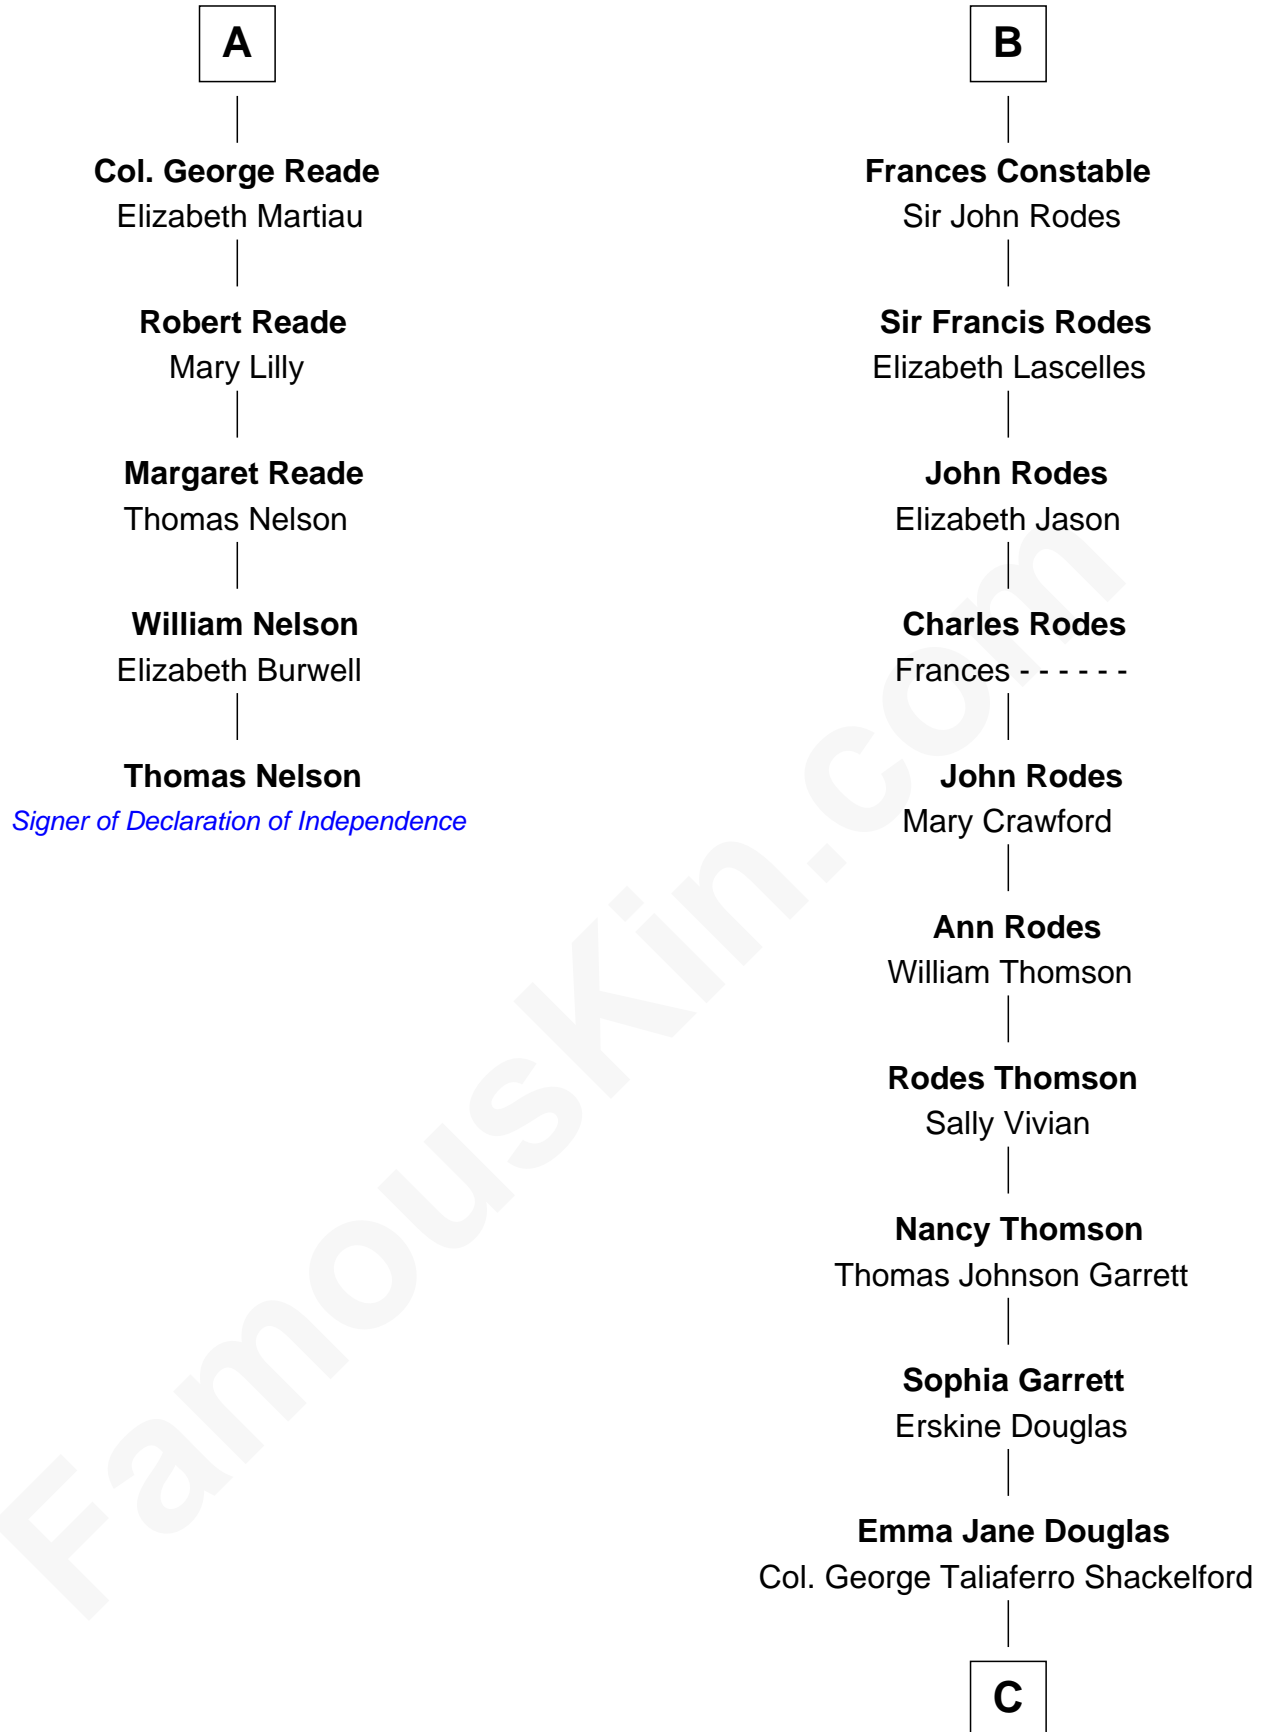

FamousKin.com

Relationship Chart of

Thomas Nelson

Signer of the Declaration of Independence

11th cousin 9 times removed of

Illeana Douglas

TV and Movie Actress

C

Lena Priscilla Shackelford
Edouard Gregory Hesselberg

Melvyn Edouard Hesselberg
Rosalind Hightower

Gregory Hesselberg
Joan Georgescu

Illeana Douglas
TV and Movie Actress