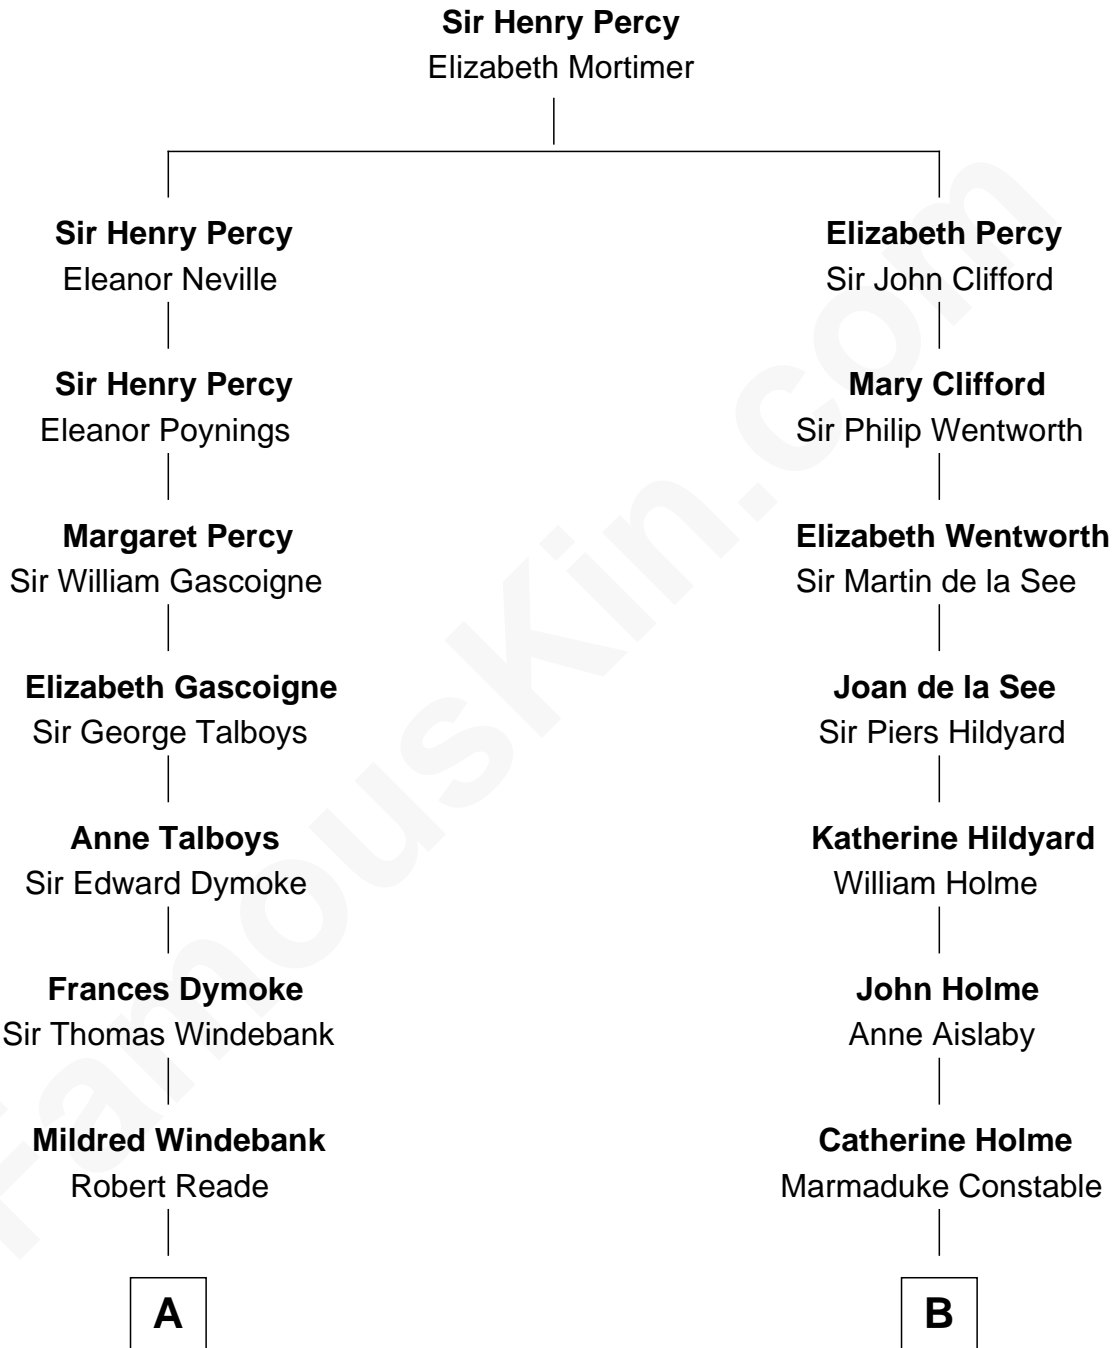

FamousKin.com

Relationship Chart of

Thomas Nelson

Signer of the Declaration of Independence

11th cousin 9 times removed of

Illeana Douglas

TV and Movie Actress

C

Lena Priscilla Shackelford
Edouard Gregory Hesselberg

Melvyn Edouard Hesselberg
Rosalind Hightower

Gregory Hesselberg
Joan Georgescu

Illeana Douglas
TV and Movie Actress