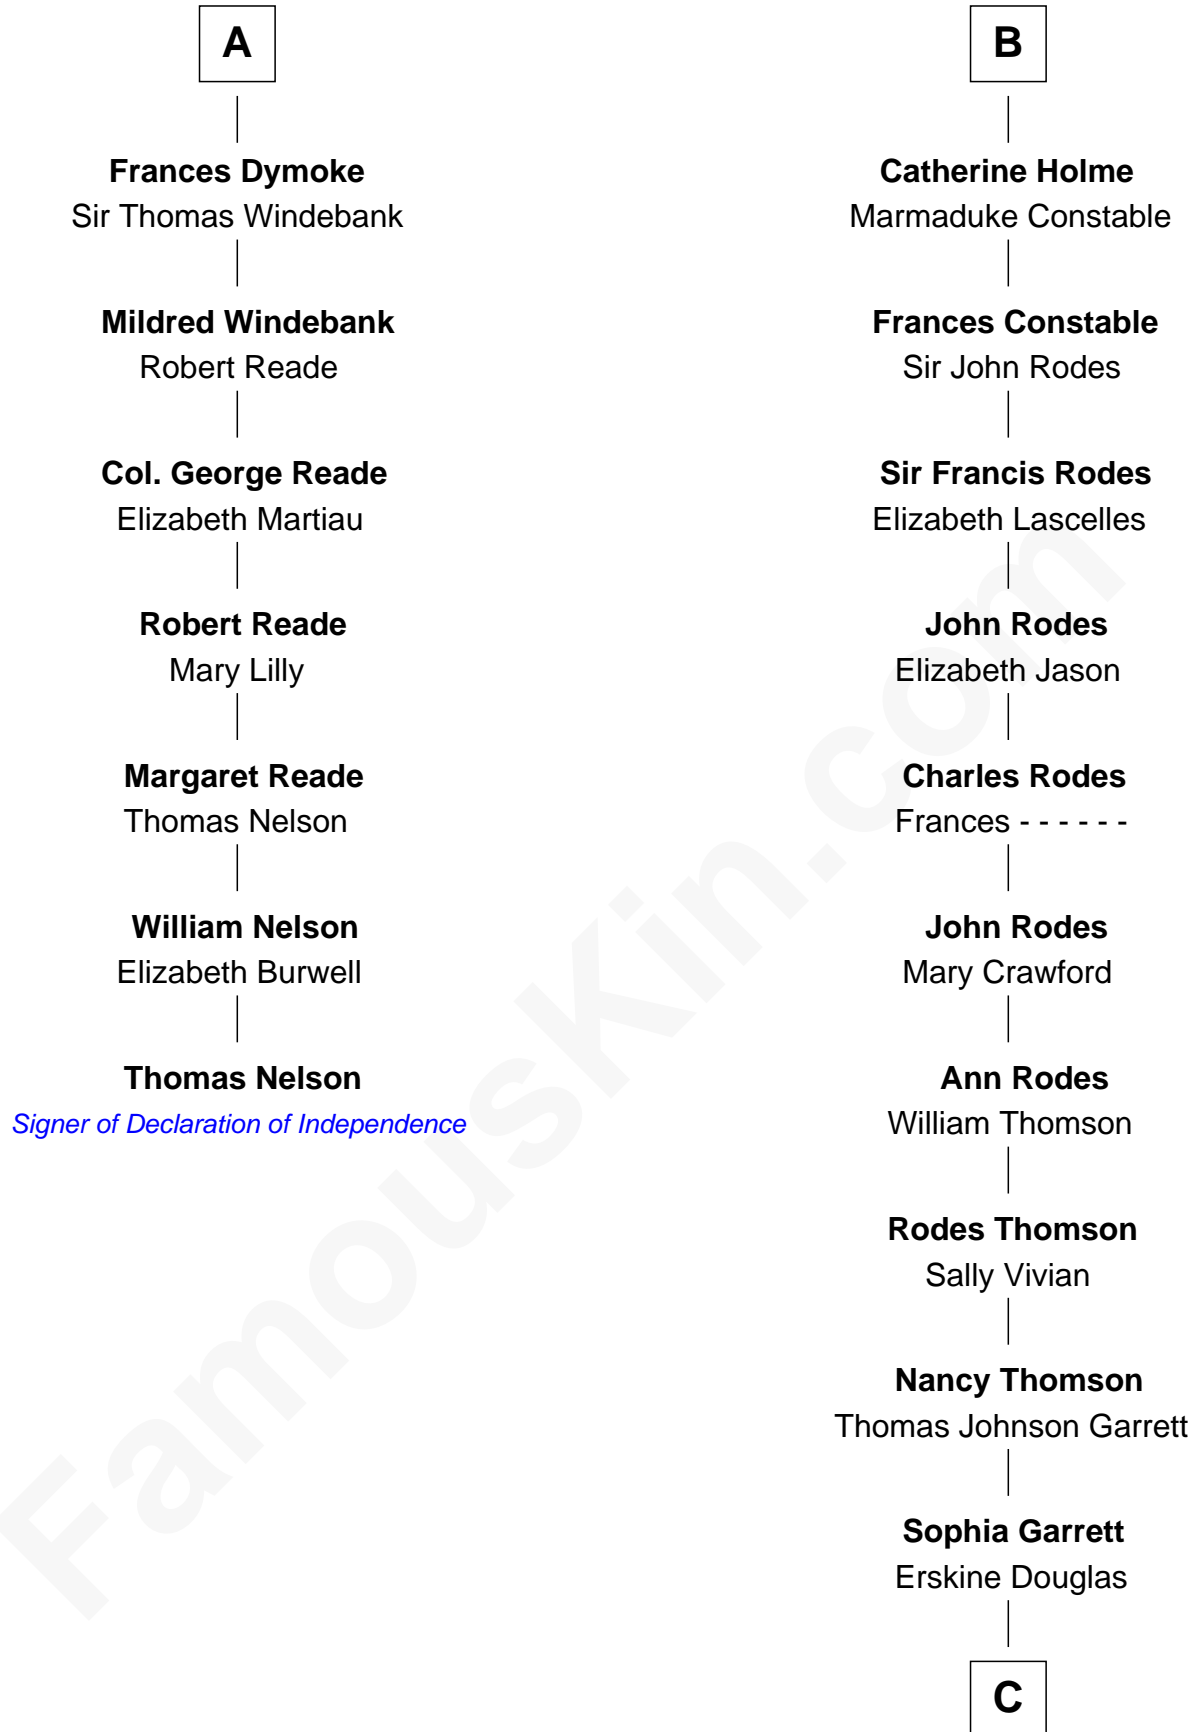

FamousKin.com

Relationship Chart of

Thomas Nelson

Signer of the Declaration of Independence

13th cousin 8 times removed of

Illeana Douglas

TV and Movie Actress

Sir Hugh de Stafford
Philippa de Beauchamp

Michael de la Pole

Isabel de la Pole

Thomas Morley

Anne Morley

Sir John Hastings

Elizabeth Hastings

Sir Robert Hildyard

Sir Piers Hildyard

Joan de la See

Katherine Hildyard

William Holme

John Holme

Anne Aislaby

B

C

Emma Jane Douglas

Col. George Taliaferro Shackelford

Lena Priscilla Shackelford

Edouard Gregory Hesselberg

Melvyn Edouard Hesselberg

Rosalind Hightower

Gregory Hesselberg

Joan Georgescu

Illeana Douglas