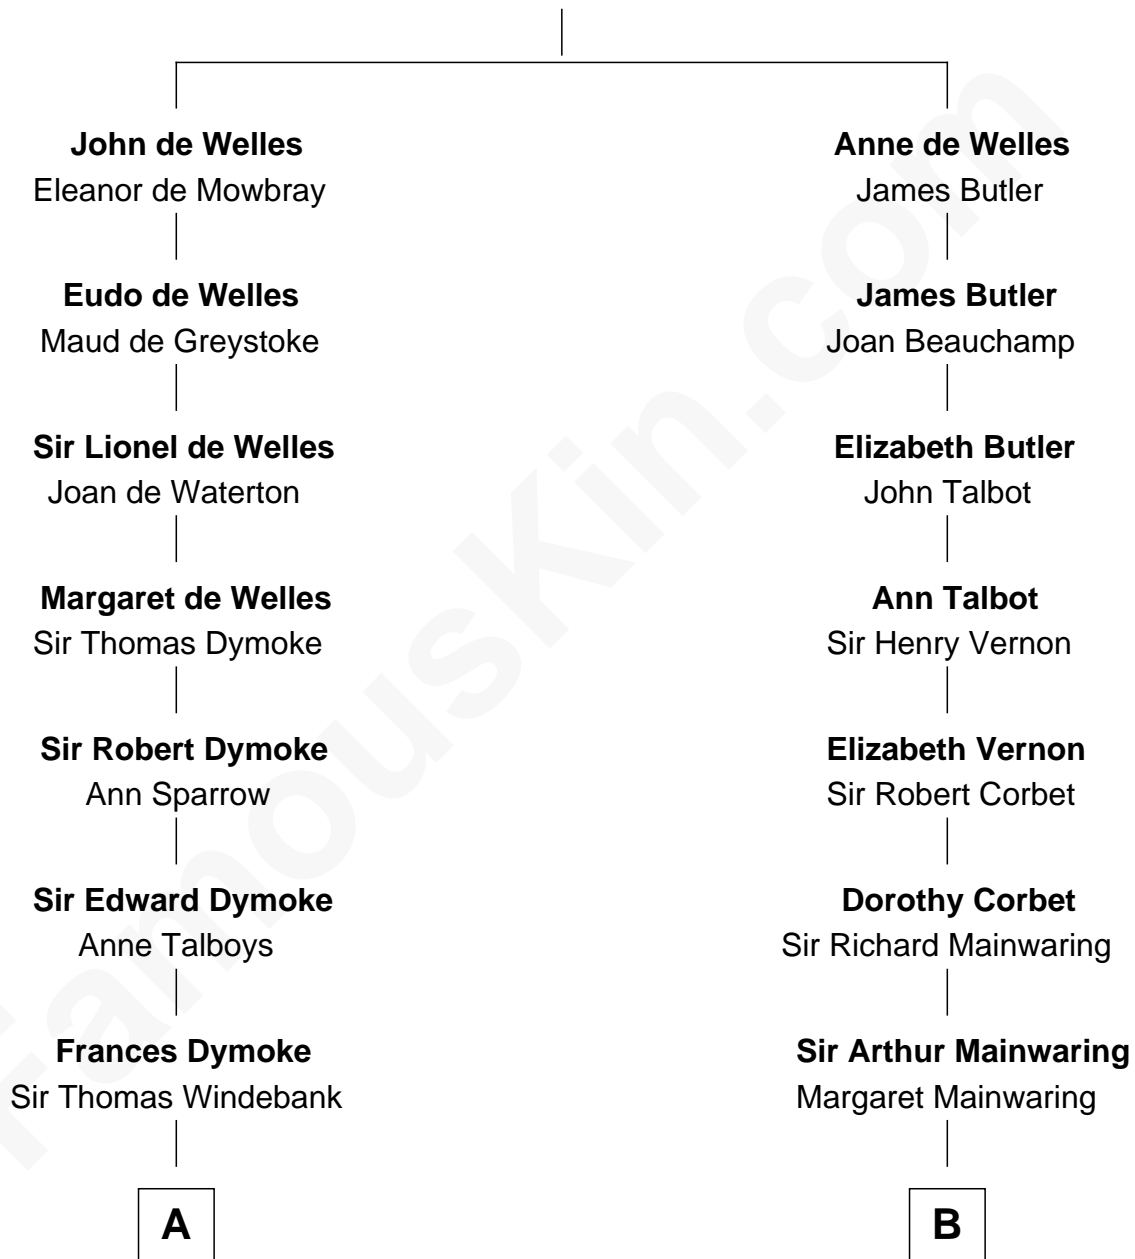

## Relationship Chart of

### Thomas Nelson

Signer of the Declaration of Independence

12th cousin 7 times removed of

**Illeana Douglas**

TV and Movie Actress

**John de Welles**

Maud de Roos

C

**Melvyn Edouard Hesselberg**

Rosalind Hightower

**Gregory Hesselberg**

Joan Georgescu

**Illeana Douglas**

*TV and Movie Actress*

FamousKin.com