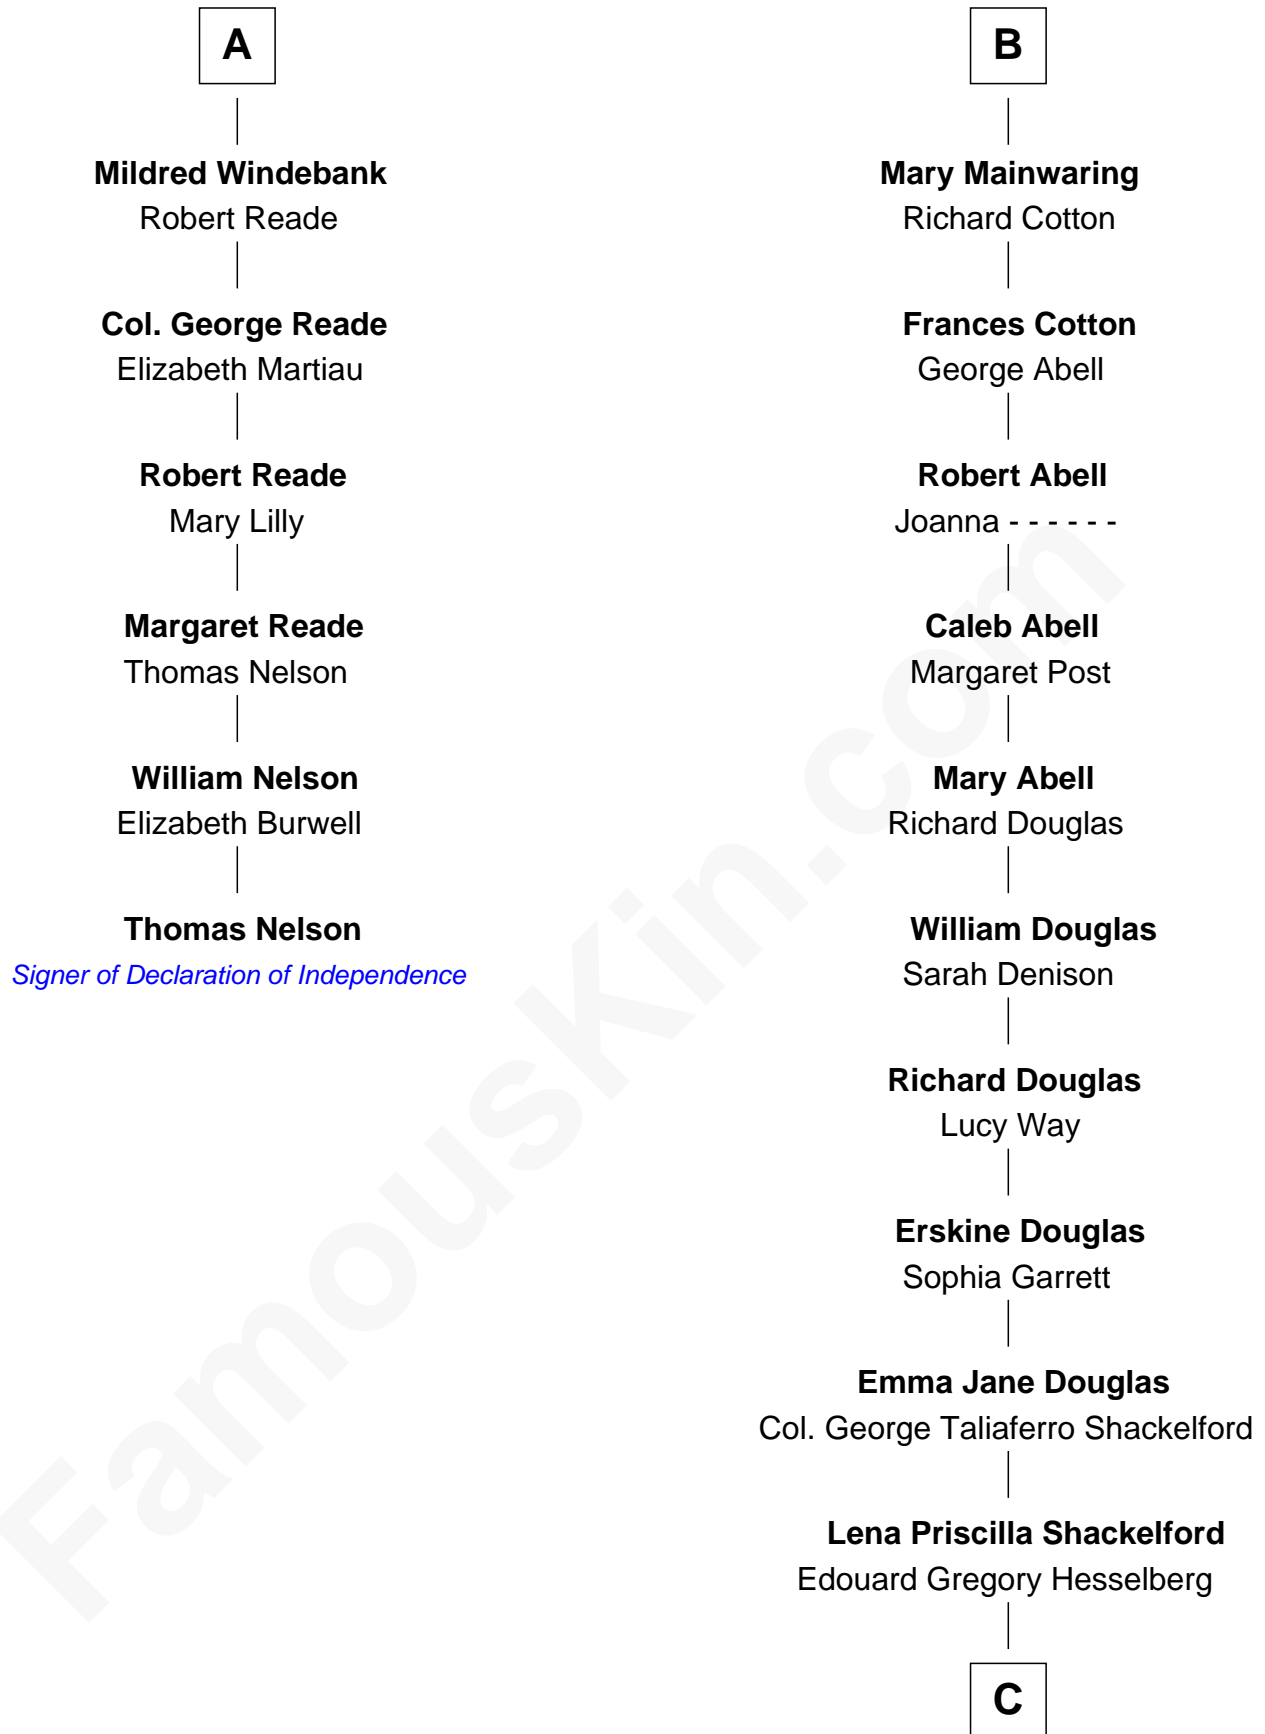

## Relationship Chart of

### Thomas Nelson

Signer of the Declaration of Independence

12th cousin 7 times removed of

**Illeana Douglas**

TV and Movie Actress

**John de Welles**

Maud de Roos

C

**Melvyn Edouard Hesselberg**

Rosalind Hightower

**Gregory Hesselberg**

Joan Georgescu

**Illeana Douglas**

*TV and Movie Actress*

FamousKin.com