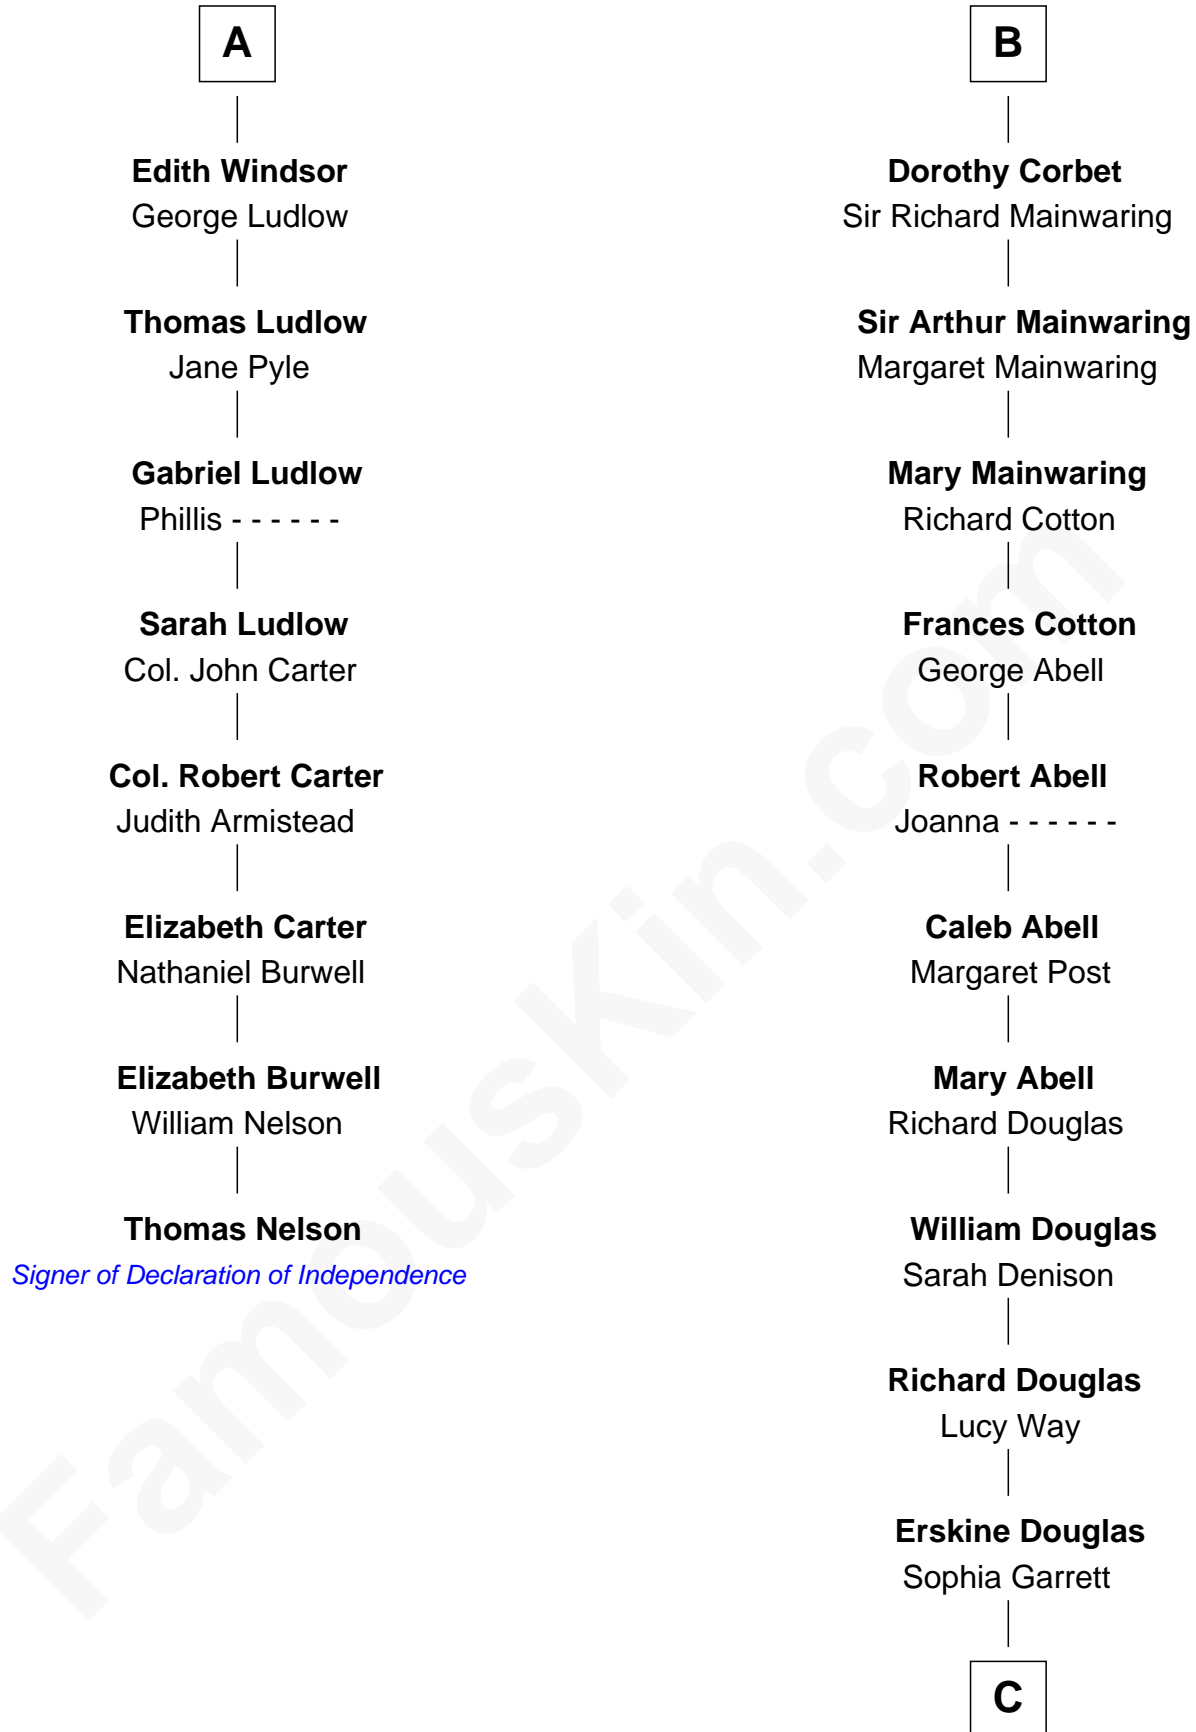

FamousKin.com

Relationship Chart of

Thomas Nelson

Signer of the Declaration of Independence

14th cousin 7 times removed of

Illeana Douglas

TV and Movie Actress

Humphrey de Bohun

Elizabeth Plantagenet

C

Emma Jane Douglas

Col. George Taliaferro Shackelford

Lena Priscilla Shackelford

Edouard Gregory Hesselberg

Melvyn Edouard Hesselberg

Rosalind Hightower