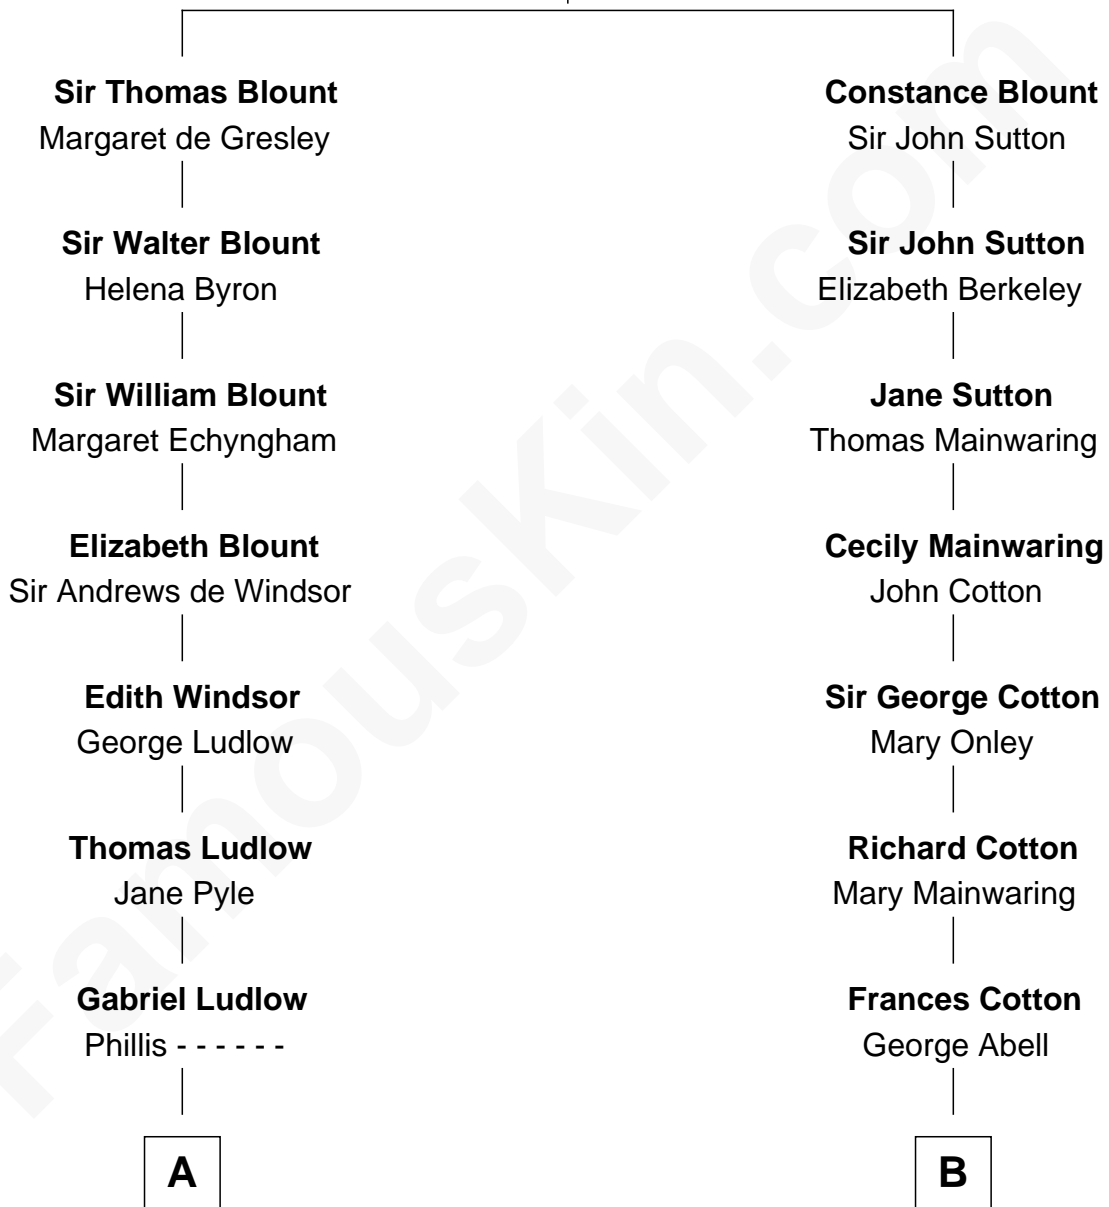

FamousKin.com

Relationship Chart of

Thomas Nelson

Signer of the Declaration of Independence

11th cousin 4 times removed of

Melvyn Douglas
Movie Actor

Sir Walter Blount
Sancha de Ayala

A

Sarah Ludlow
Col. John Carter

Col. Robert Carter
Judith Armistead

Elizabeth Carter
Nathaniel Burwell

Elizabeth Burwell
William Nelson

Thomas Nelson
Signer of Declaration of Independence

B

Robert Abell
Joanna - - - - -

Caleb Abell
Margaret Post

Mary Abell
Richard Douglas

William Douglas
Sarah Denison

Richard Douglas
Lucy Way

Erskine Douglas
Sophia Garrett

Emma Jane Douglas
Col. George Taliaferro Shackelford

Lena Priscilla Shackelford
Edouard Gregory Hesselberg