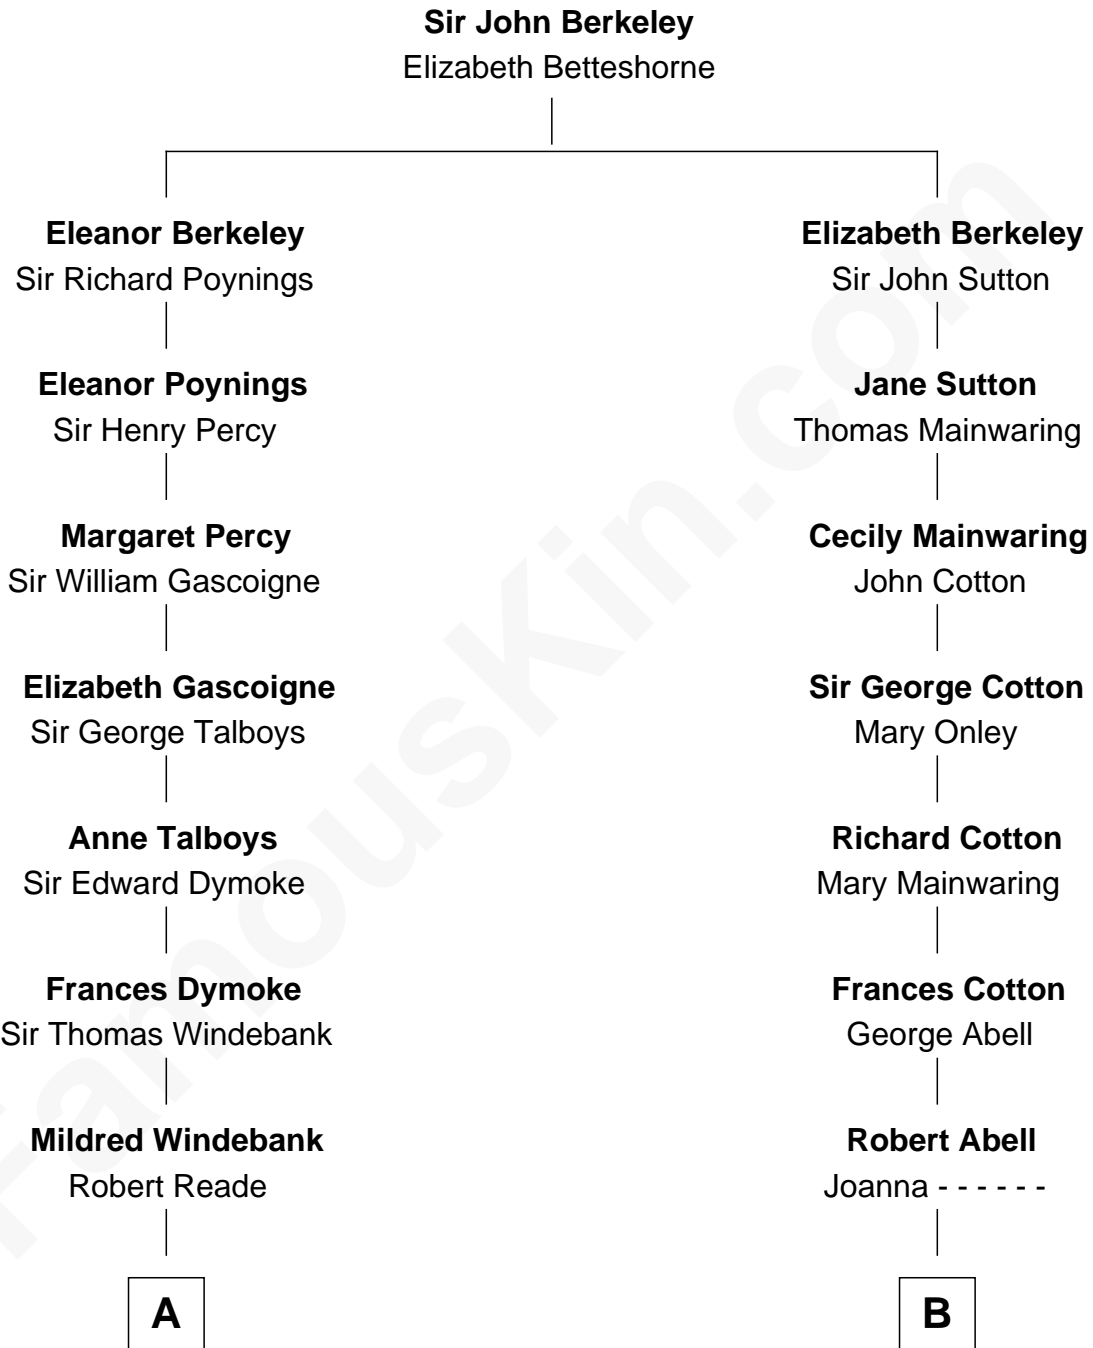

FamousKin.com

Relationship Chart of

Thomas Nelson

Signer of the Declaration of Independence

11th cousin 3 times removed of

Melvyn Douglas
Movie Actor

A

Col. George Reade

Elizabeth Martiau

Robert Reade

Mary Lilly

Margaret Reade

Thomas Nelson

William Nelson

Elizabeth Burwell

Thomas Nelson