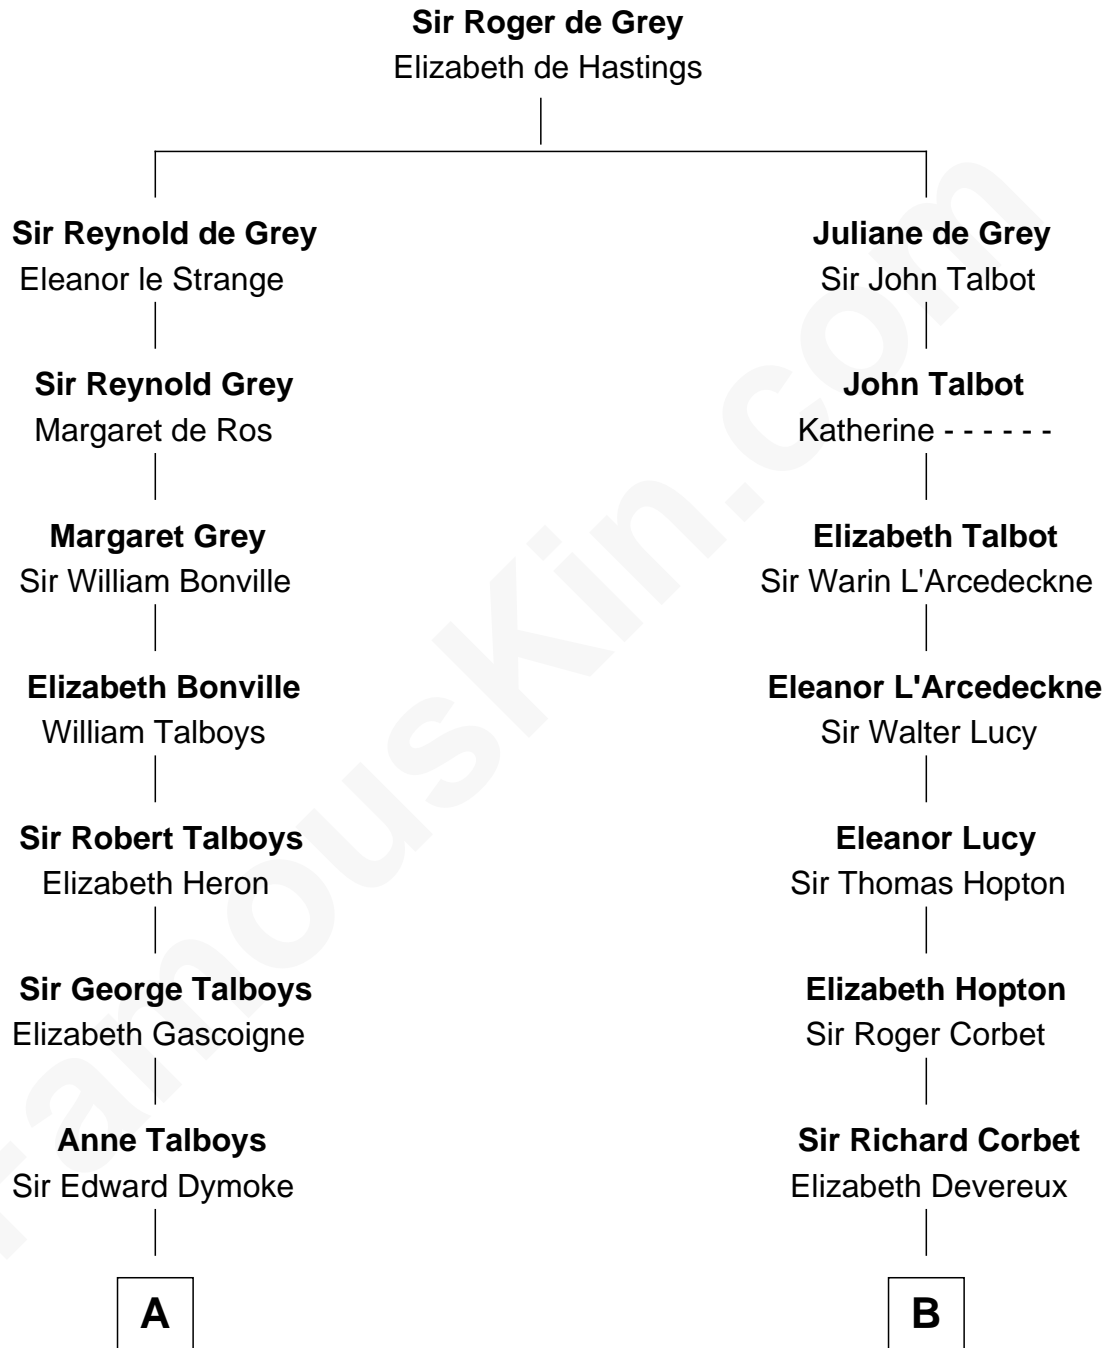

FamousKin.com

Relationship Chart of

Thomas Nelson

Signer of the Declaration of Independence

13th cousin 7 times removed of

Melvyn Douglas
Movie Actor

C

Erskine Douglas

Sophia Garrett

Emma Jane Douglas

Col. George Taliaferro Shackelford

Lena Priscilla Shackelford

Edouard Gregory Hesselberg

Melvyn Douglas

Movie Actor

FamousKin.com