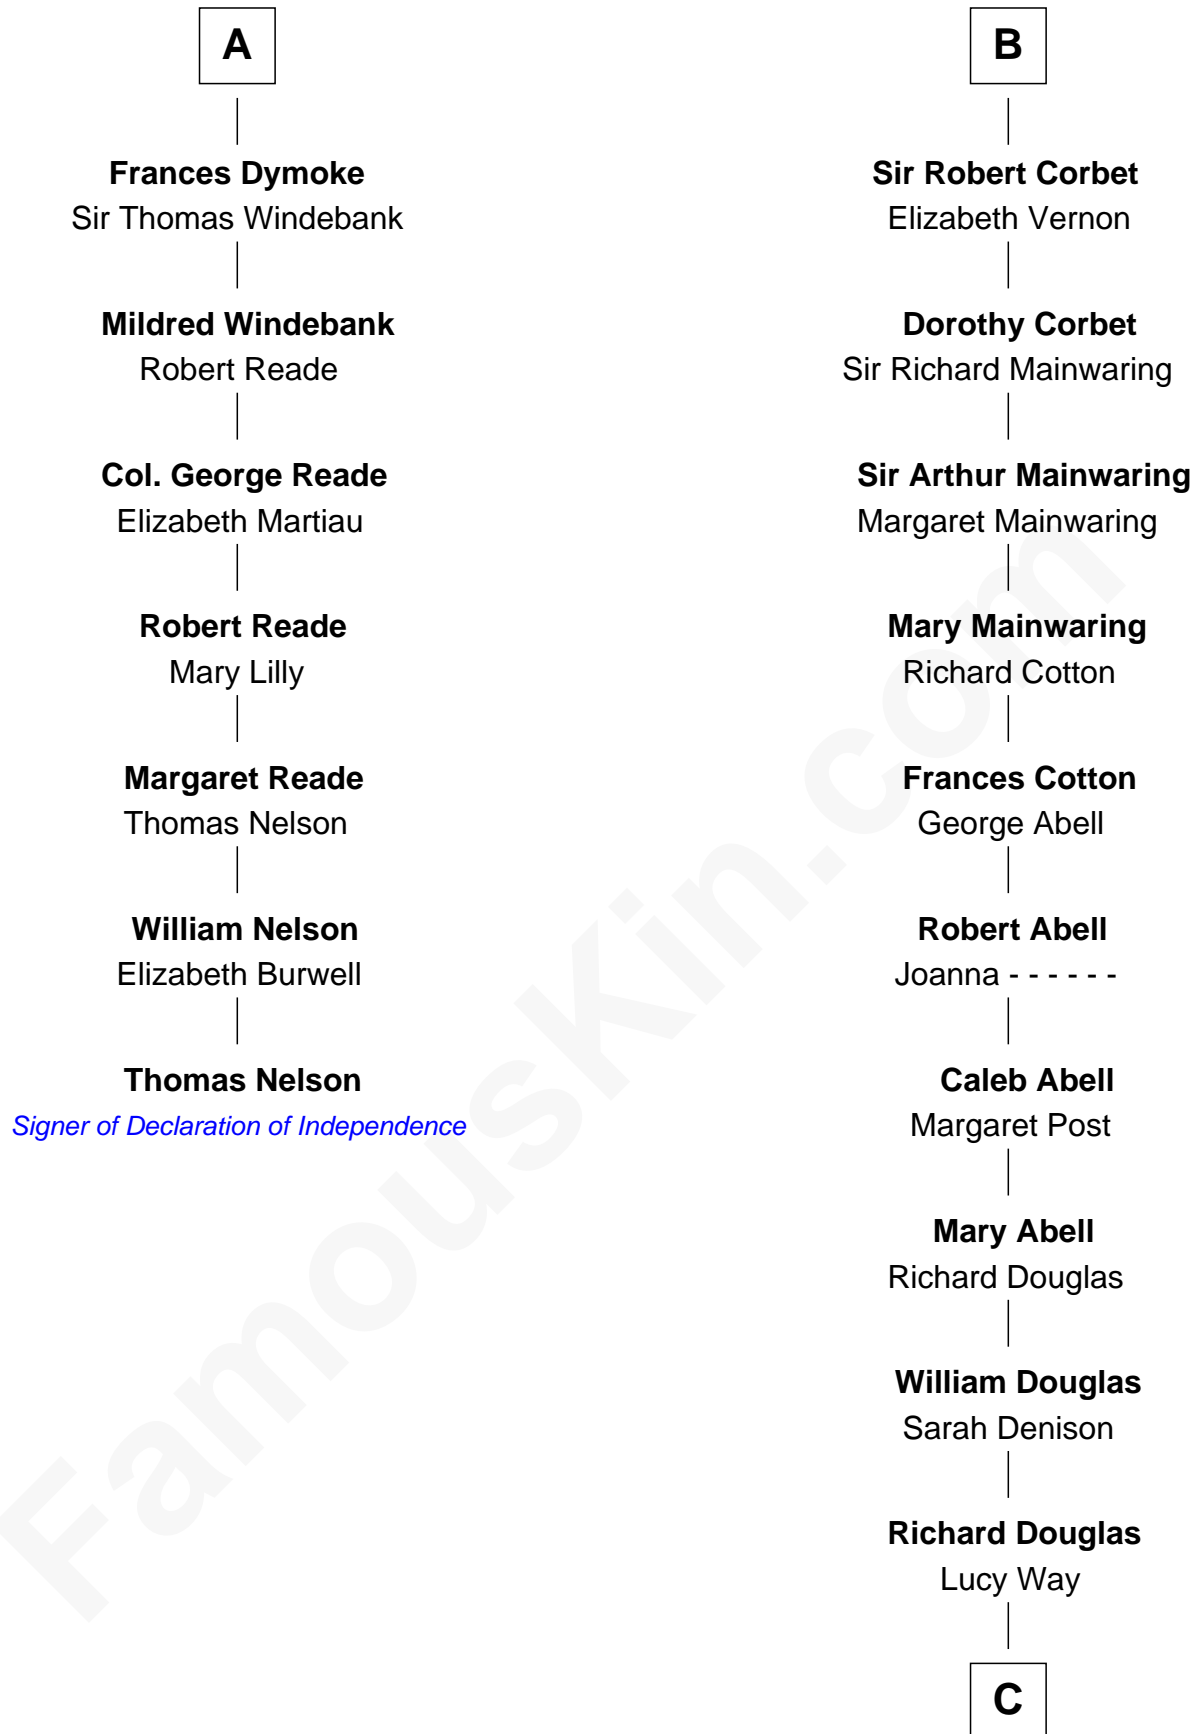

FamousKin.com

Relationship Chart of

Thomas Nelson

Signer of the Declaration of Independence

13th cousin 7 times removed of

Melvyn Douglas
Movie Actor

C

Erskine Douglas

Sophia Garrett

Emma Jane Douglas

Col. George Taliaferro Shackelford

Lena Priscilla Shackelford

Edouard Gregory Hesselberg

Melvyn Douglas

Movie Actor

FamousKin.com