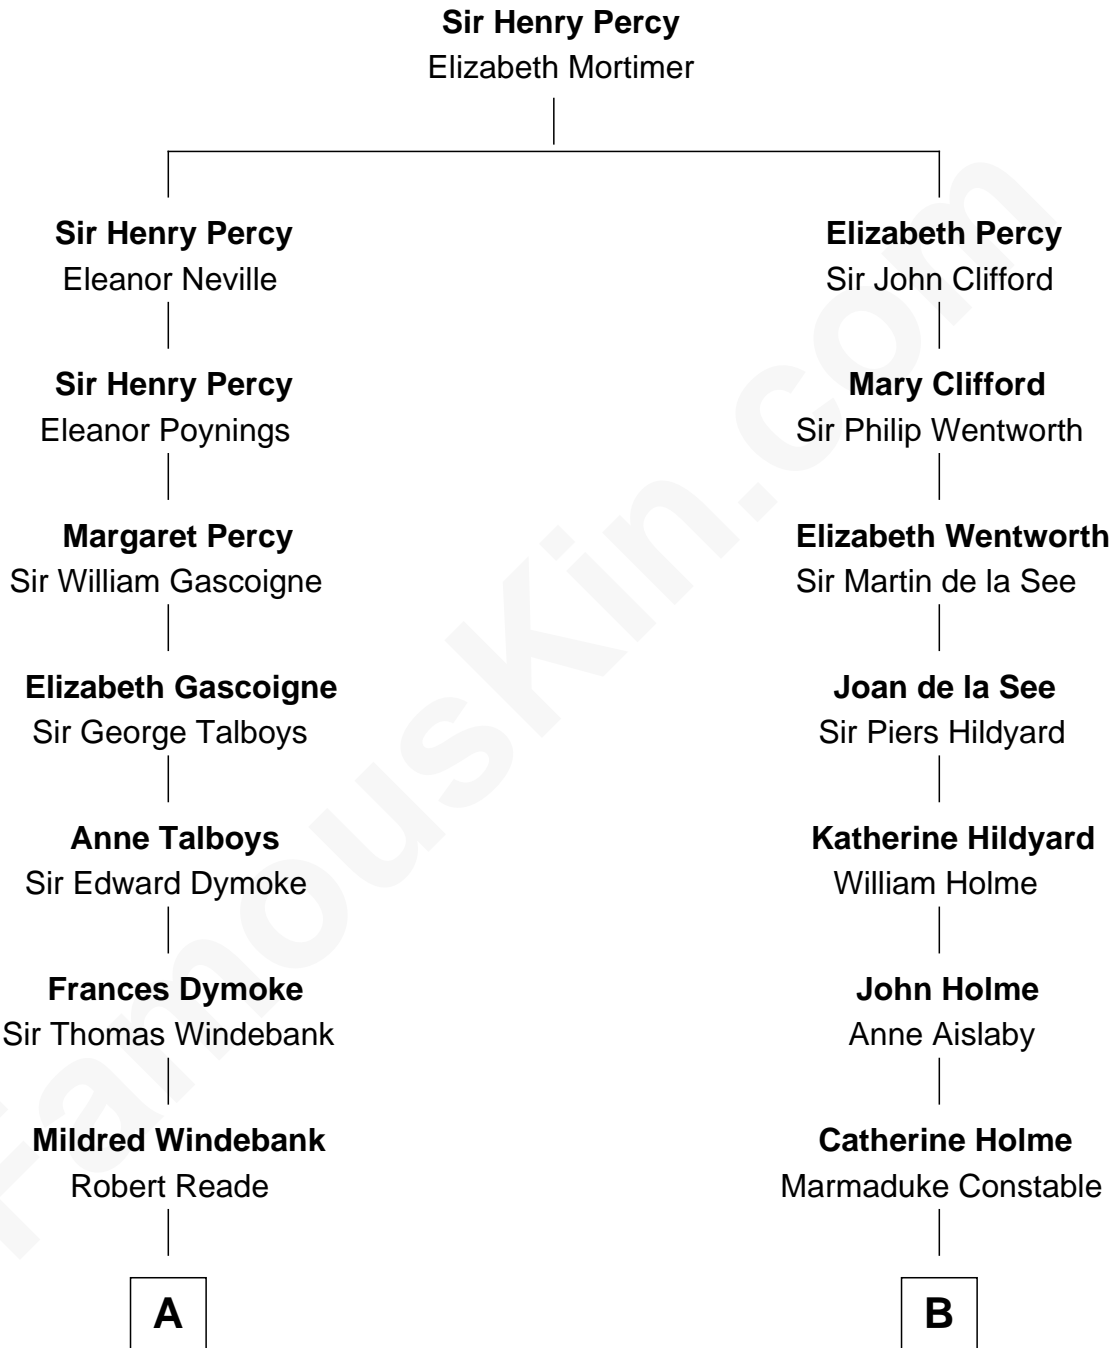

FamousKin.com

Relationship Chart of

Thomas Nelson

Signer of the Declaration of Independence

11th cousin 7 times removed of

Melvyn Douglas
Movie Actor

C

Lena Priscilla Shackelford
Edouard Gregory Hesselberg