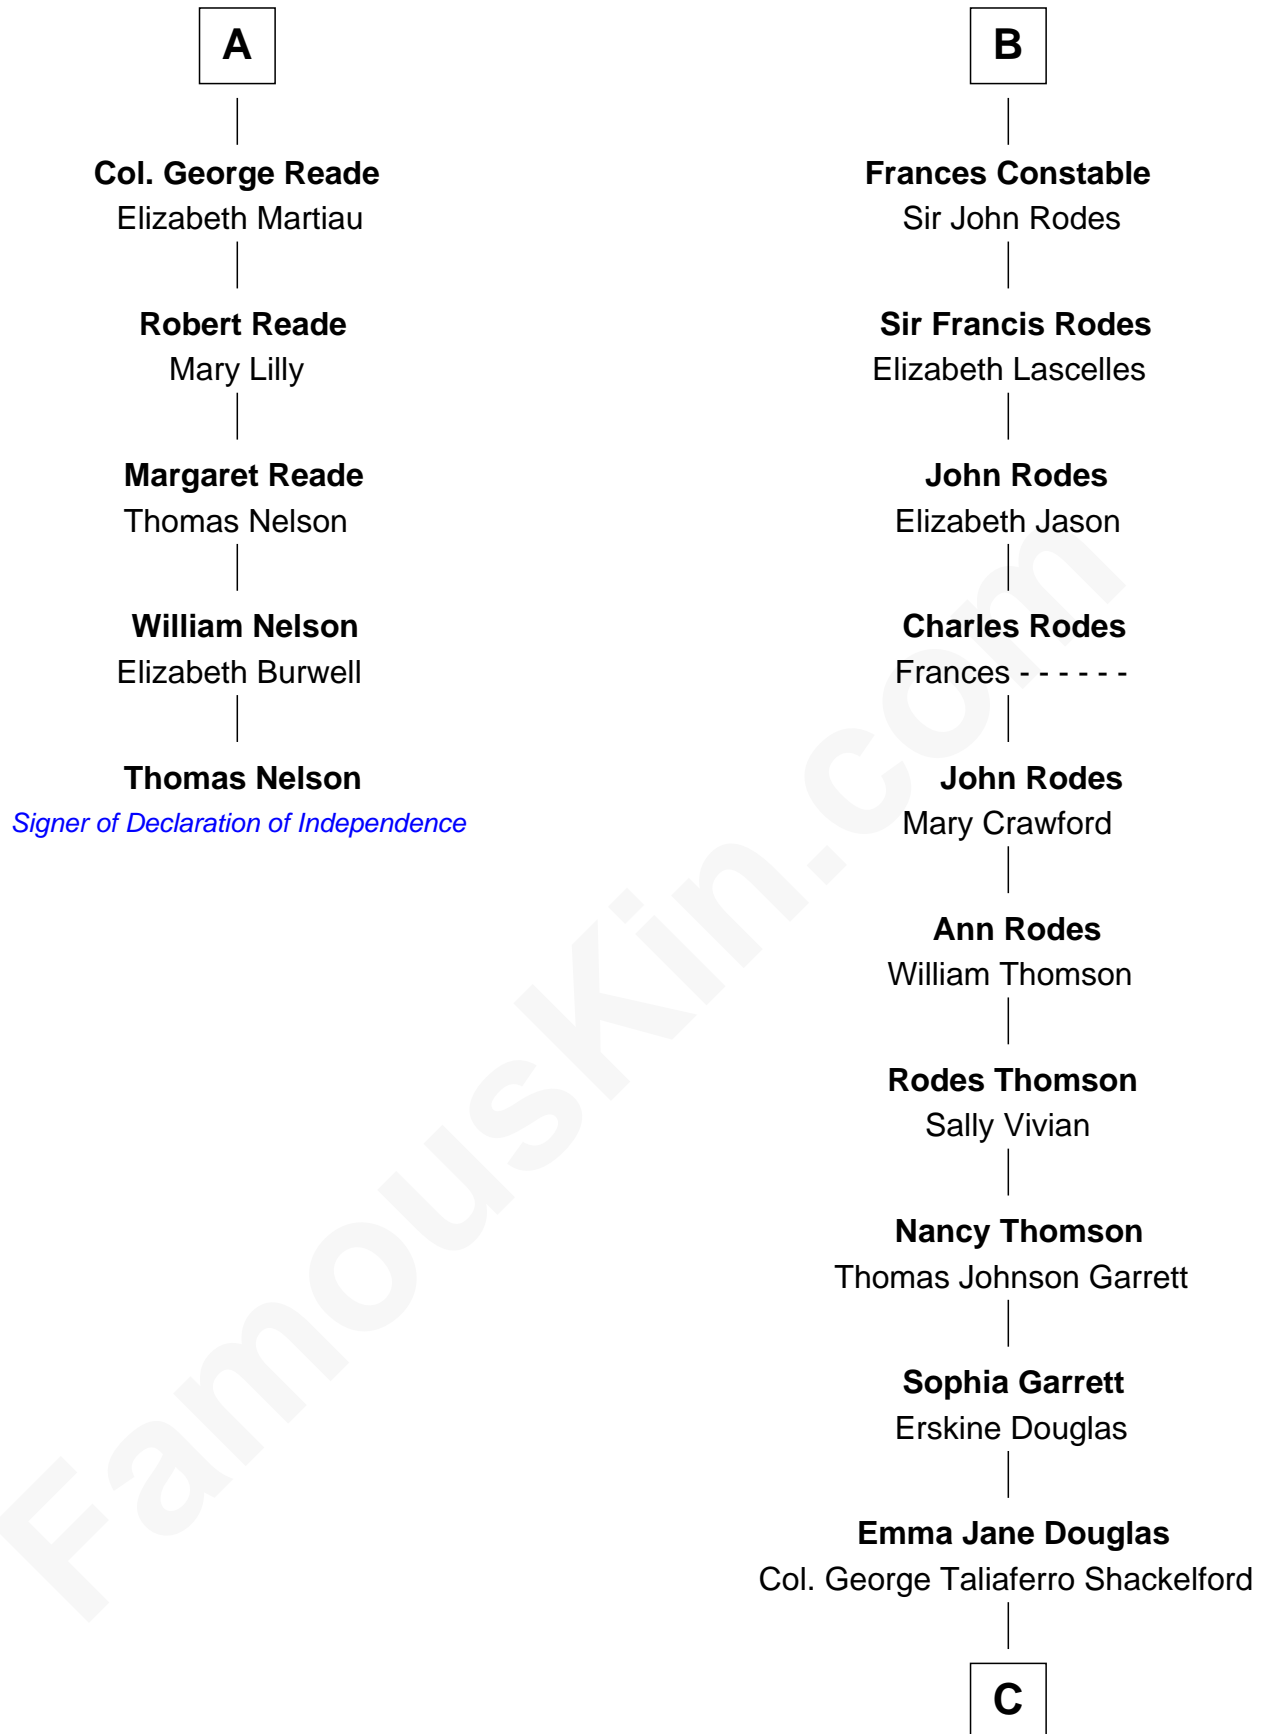

FamousKin.com

Relationship Chart of

Thomas Nelson

Signer of the Declaration of Independence

11th cousin 7 times removed of

Melvyn Douglas
Movie Actor

C

Lena Priscilla Shackelford
Edouard Gregory Hesselberg