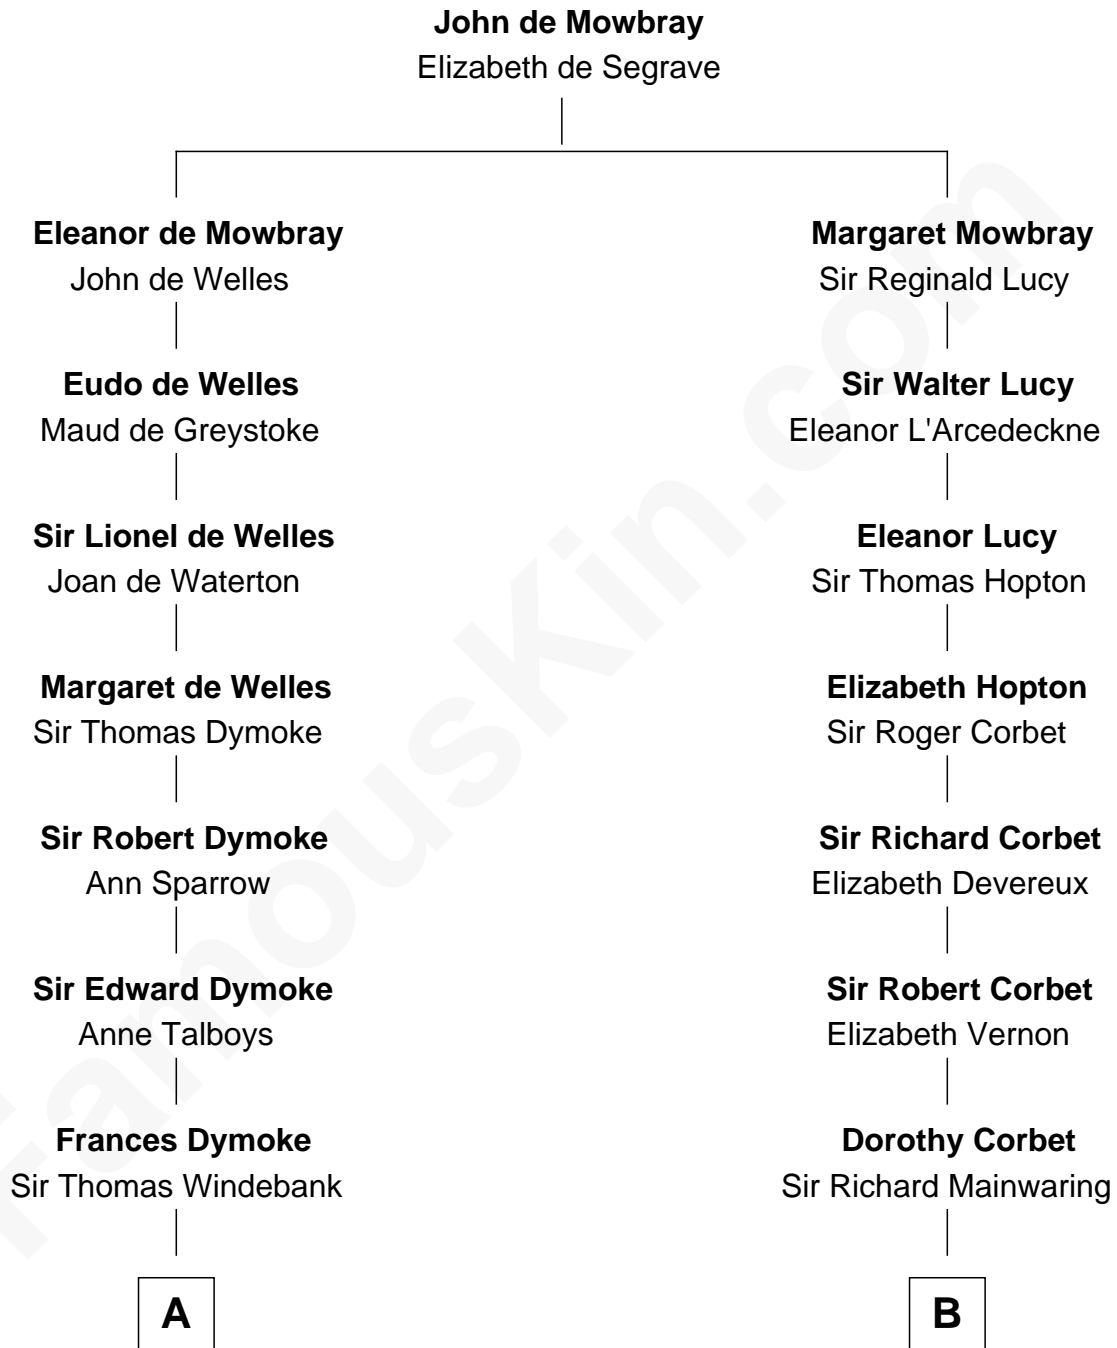

FamousKin.com

Relationship Chart of

Thomas Nelson

Signer of the Declaration of Independence

12th cousin 6 times removed of

Melvyn Douglas
Movie Actor

C

Lena Priscilla Shackelford
Edouard Gregory Hesselberg