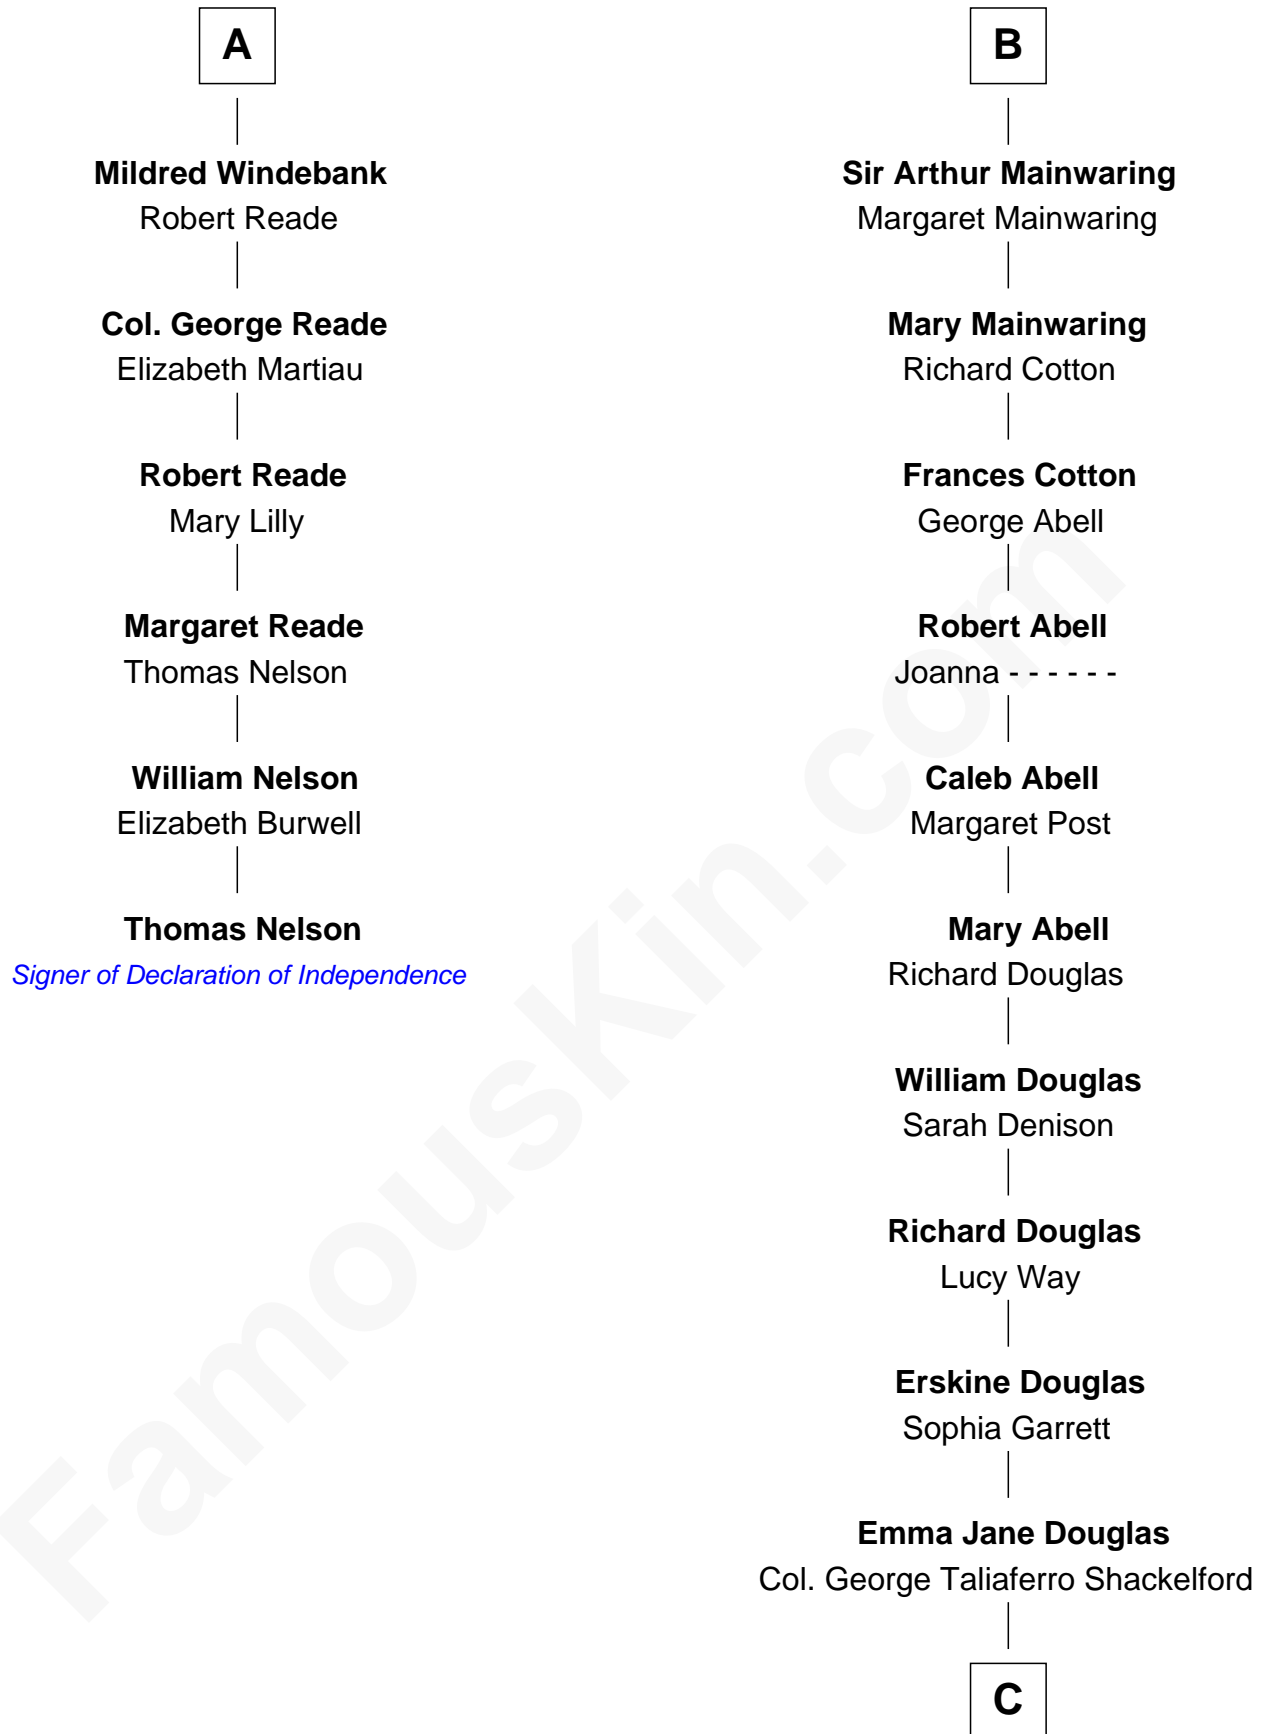

FamousKin.com

Relationship Chart of

Thomas Nelson

Signer of the Declaration of Independence

12th cousin 6 times removed of

Melvyn Douglas
Movie Actor

C

Lena Priscilla Shackelford
Edouard Gregory Hesselberg