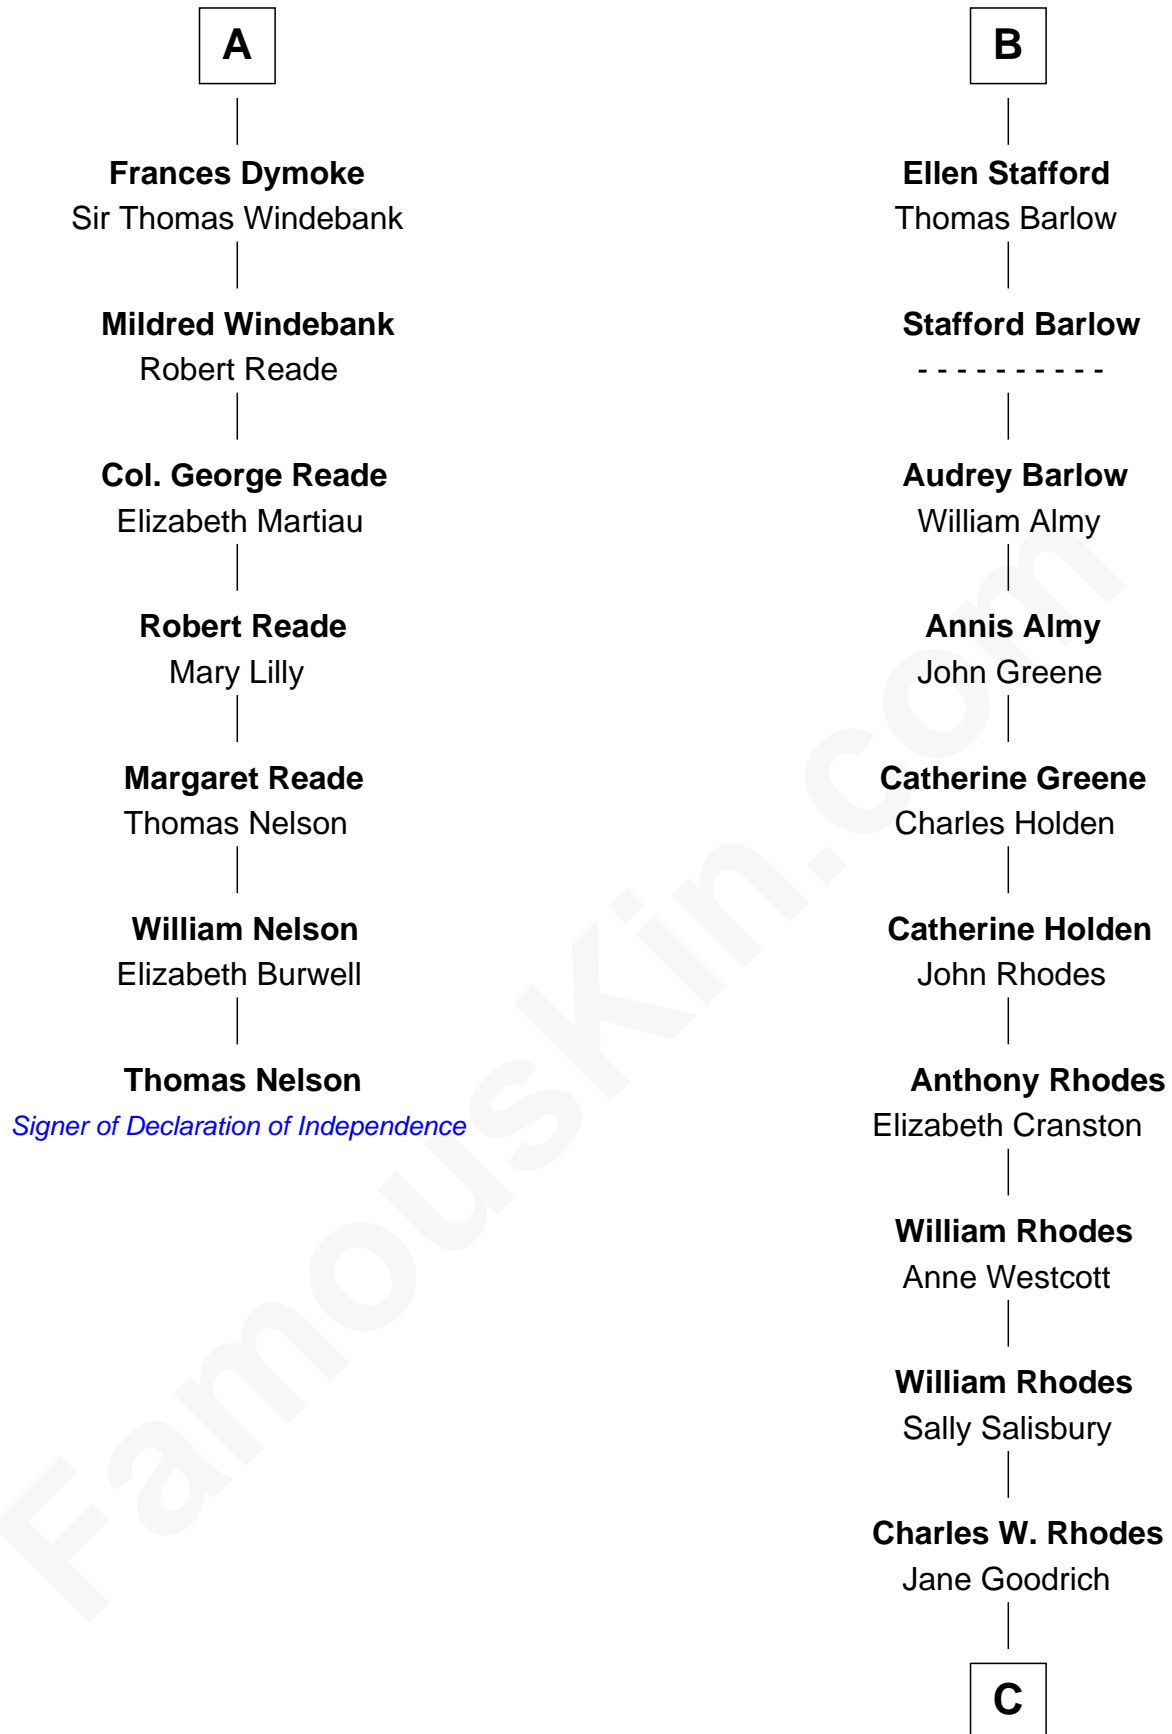

## Relationship Chart of

### Thomas Nelson

*Signer of the Declaration of Independence*

13th cousin 8 times removed of

**Sarah Palin**

*9th Governor of Alaska*

**C**

**Alma Miranda Rhodes**  
James W. Heath

**Charles R. Heath**  
Alice Adeline Oriel

**Charles Francis Heath**  
Nellie Marie Brandt

**Charles Richard Heath**  
Sarah Sheeran

**Sarah Palin**  
*9th Governor of Alaska*

FamousKin.com