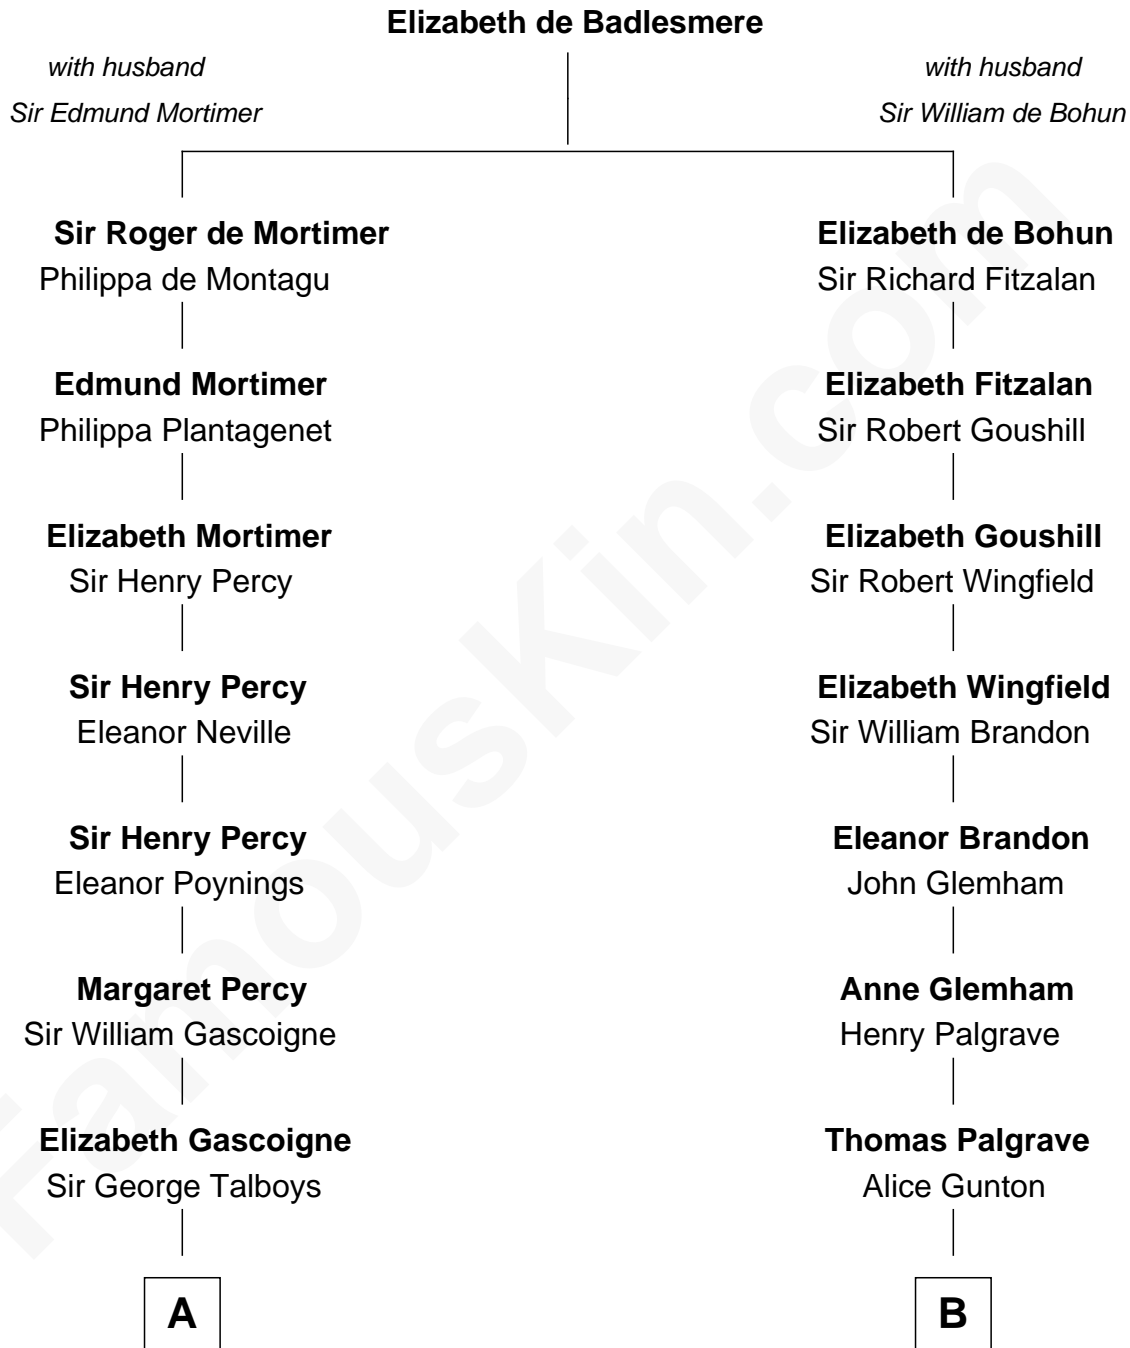

FamousKin.com

Relationship Chart of

Thomas Nelson

Signer of the Declaration of Independence

14th cousin 7 times removed of

Sarah Palin

9th Governor of Alaska

C

James W. Heath
Alma Miranda Rhodes

Charles R. Heath
Alice Adeline Oriel

Charles Francis Heath
Nellie Marie Brandt

Charles Richard Heath
Sarah Sheeran

Sarah Palin
9th Governor of Alaska

FamousKin.com