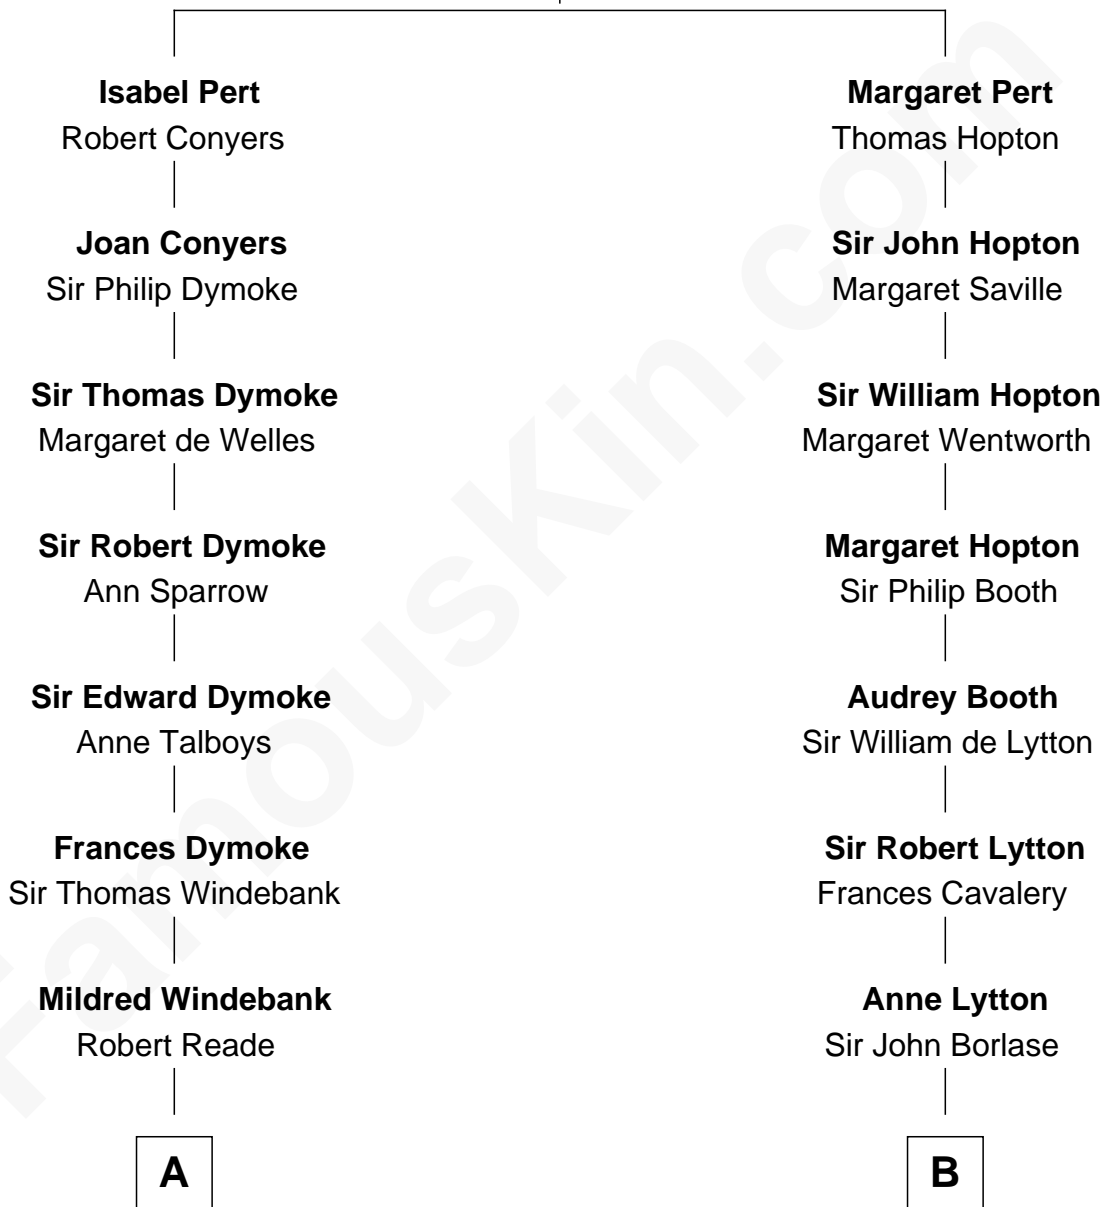

FamousKin.com

Relationship Chart of

Thomas Nelson

Signer of the Declaration of Independence

11th cousin 2 times removed of

Thomas Jefferson

3rd U.S. President and Signer of the Declaration of Independence

William Pert
Joan le Scrope

A

Col. George Reade

Elizabeth Martiau

Robert Reade

Mary Lilly

Margaret Reade

Thomas Nelson

William Nelson