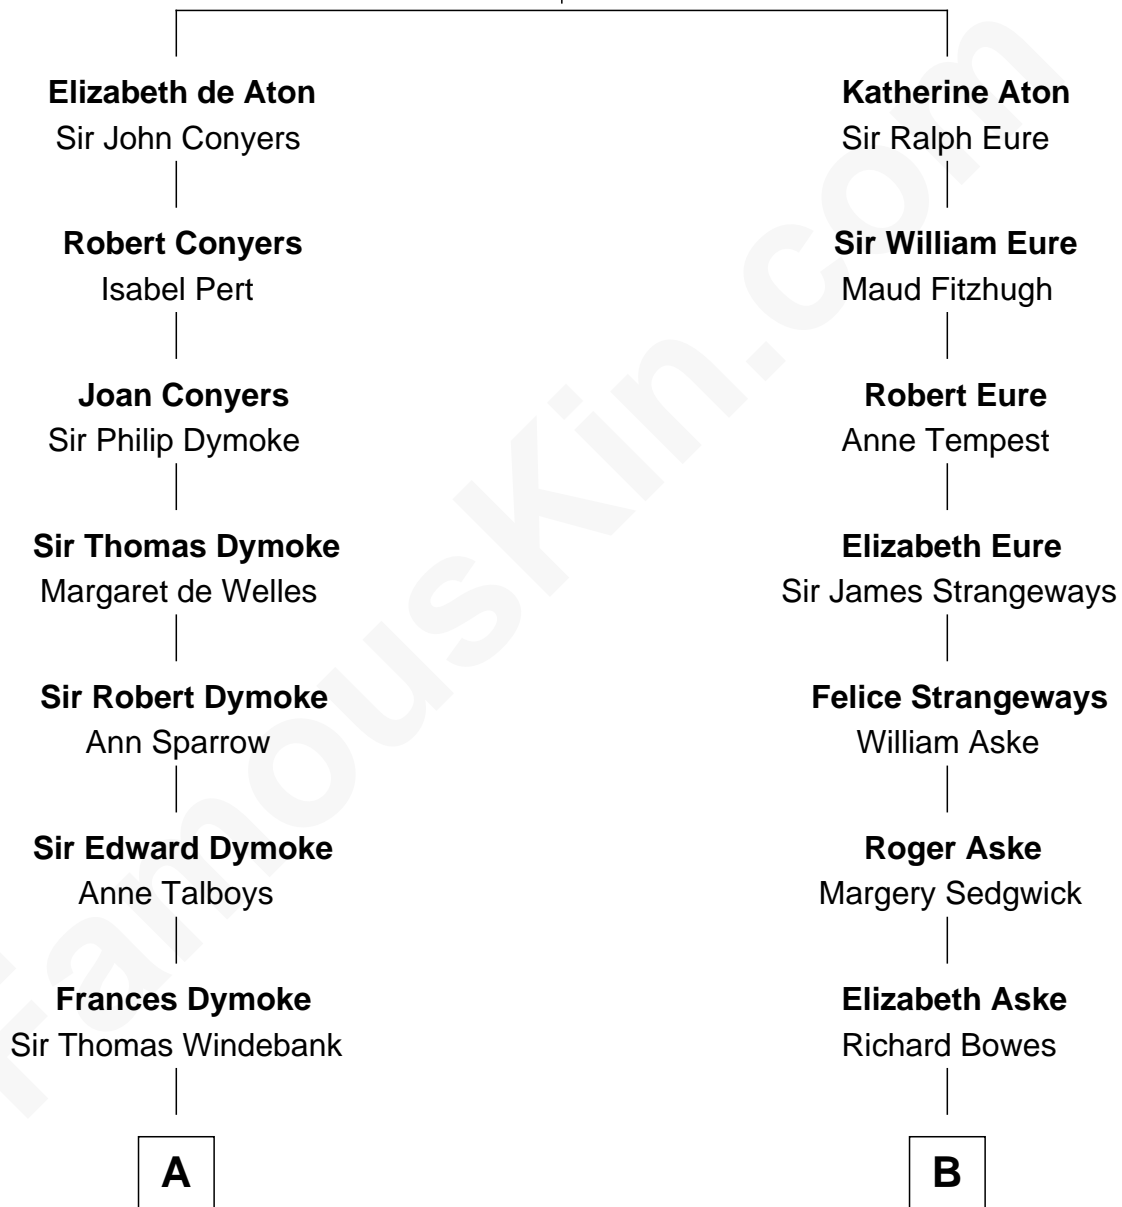

FamousKin.com

Relationship Chart of

Thomas Nelson

Signer of the Declaration of Independence

12th cousin 9 times removed of

Princess Diana

Princess of Wales

Sir William de Aton

Isabel de Percy

C

James Hamilton

Mary Anna Curzon-Howe

James Albert Edward Hamilton

Rosalind Cecilia Caroline Bingham

Cynthia Elinor Beatrix Hamilton

Albert Edward John Spencer

Edward John Spencer

Frances Ruth Burke Roche

Princess Diana

Princess of Wales

FamousKin.com