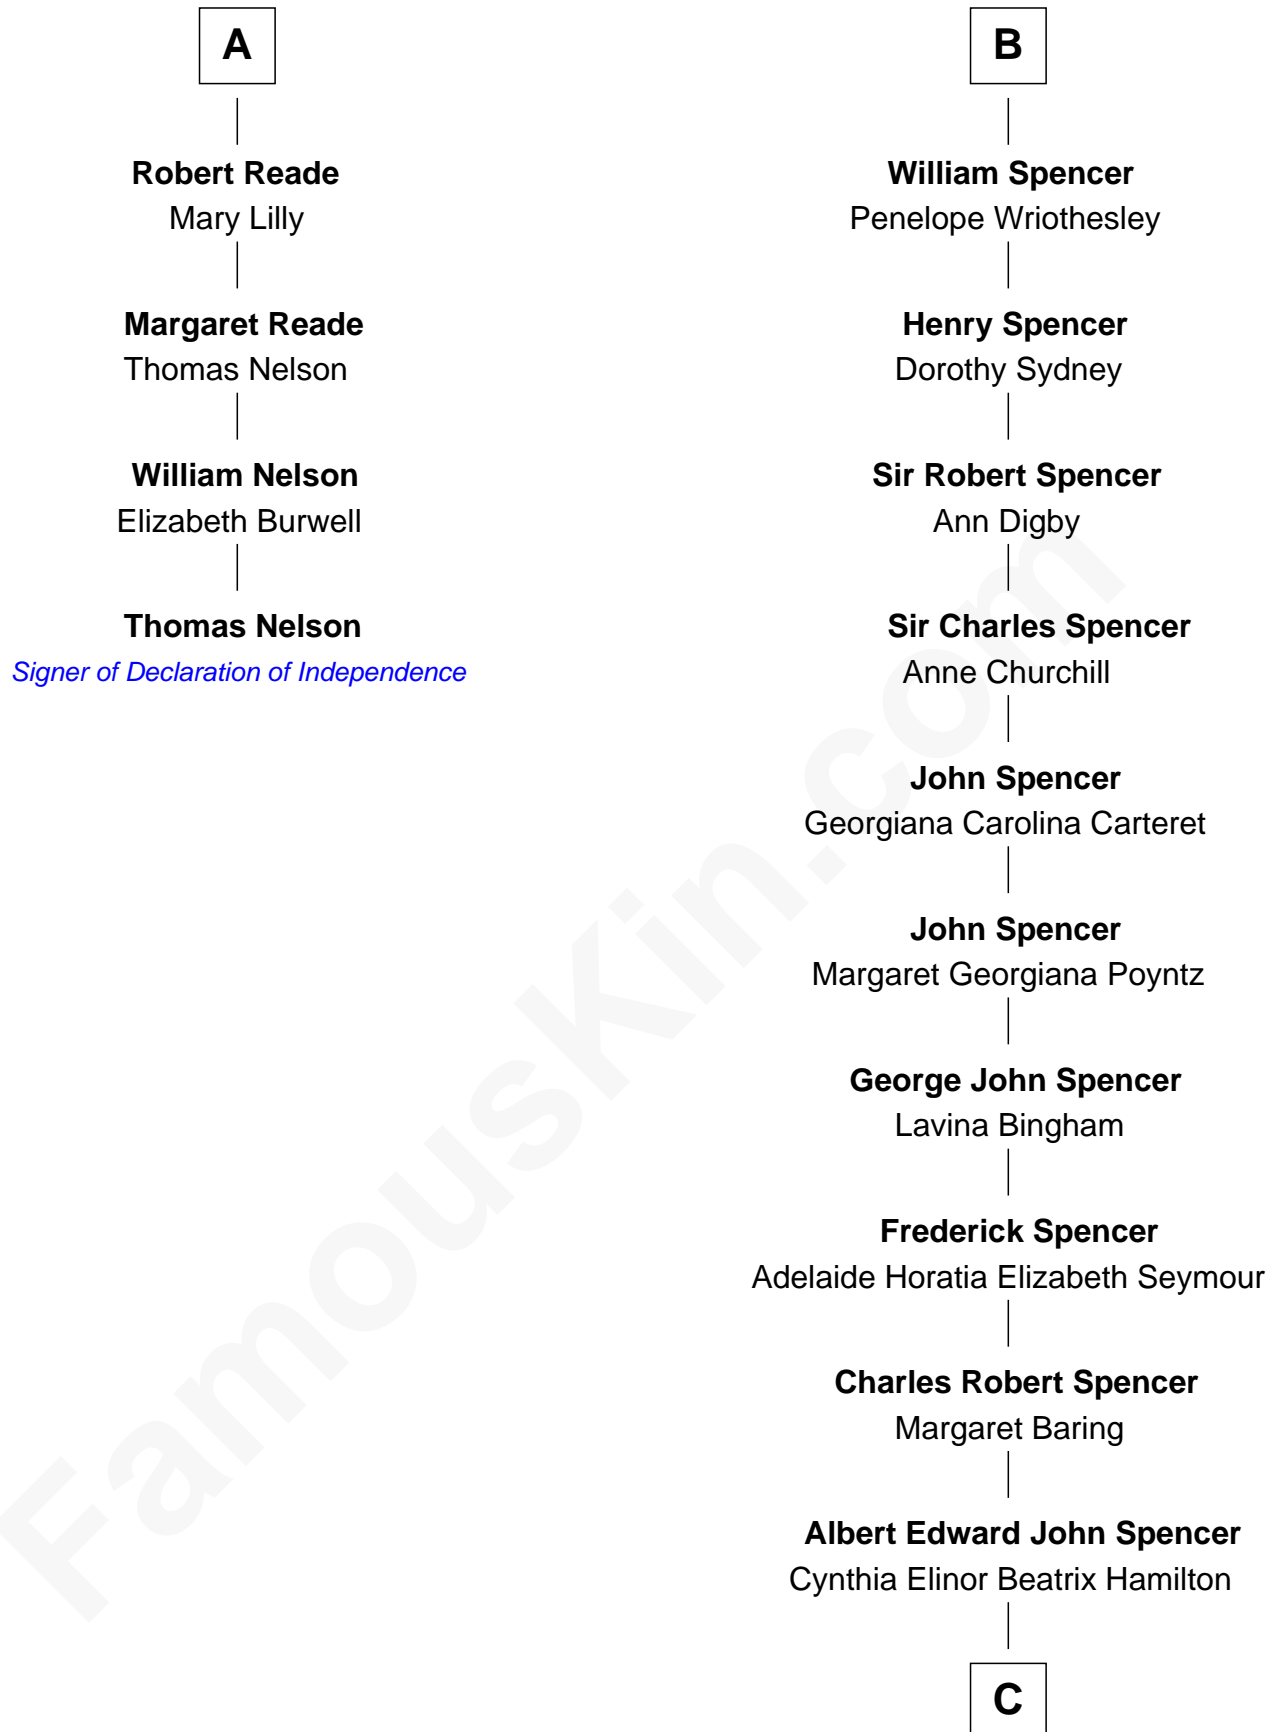

FamousKin.com

Relationship Chart of

Thomas Nelson

Signer of the Declaration of Independence

10th cousin 8 times removed of

Princess Diana

Princess of Wales

Sir William Bonville

Margaret Grey

C

Edward John Spencer
Frances Ruth Burke Roche

Princess Diana
Princess of Wales

FamousKin.com