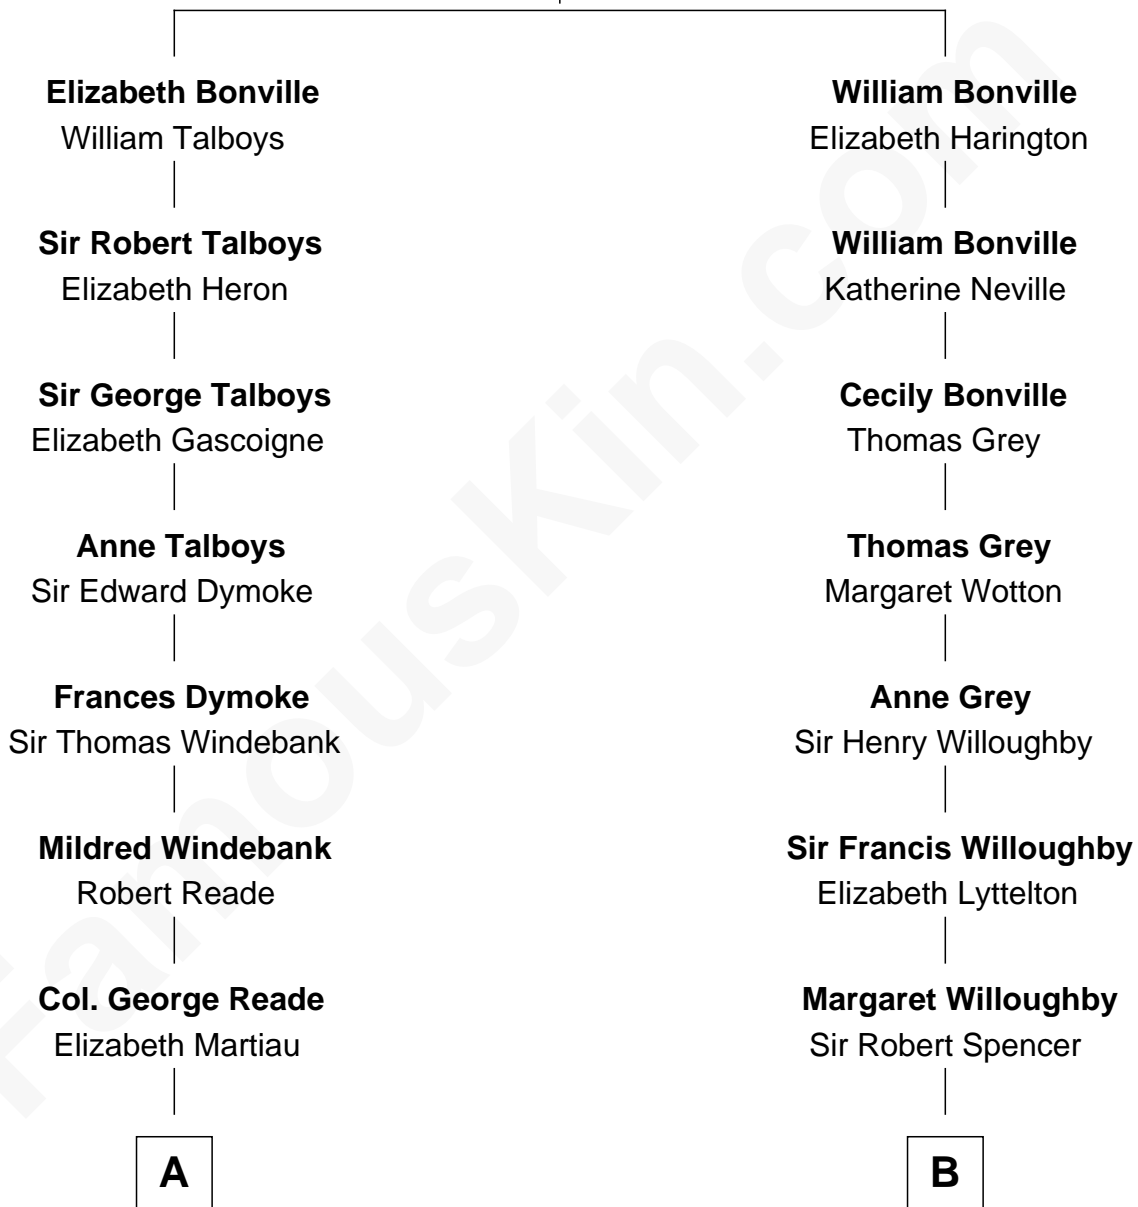

FamousKin.com

Relationship Chart of

Thomas Nelson

Signer of the Declaration of Independence

10th cousin 8 times removed of

Princess Diana

Princess of Wales

Sir William Bonville

Margaret Grey

C

Edward John Spencer
Frances Ruth Burke Roche

Princess Diana
Princess of Wales

FamousKin.com