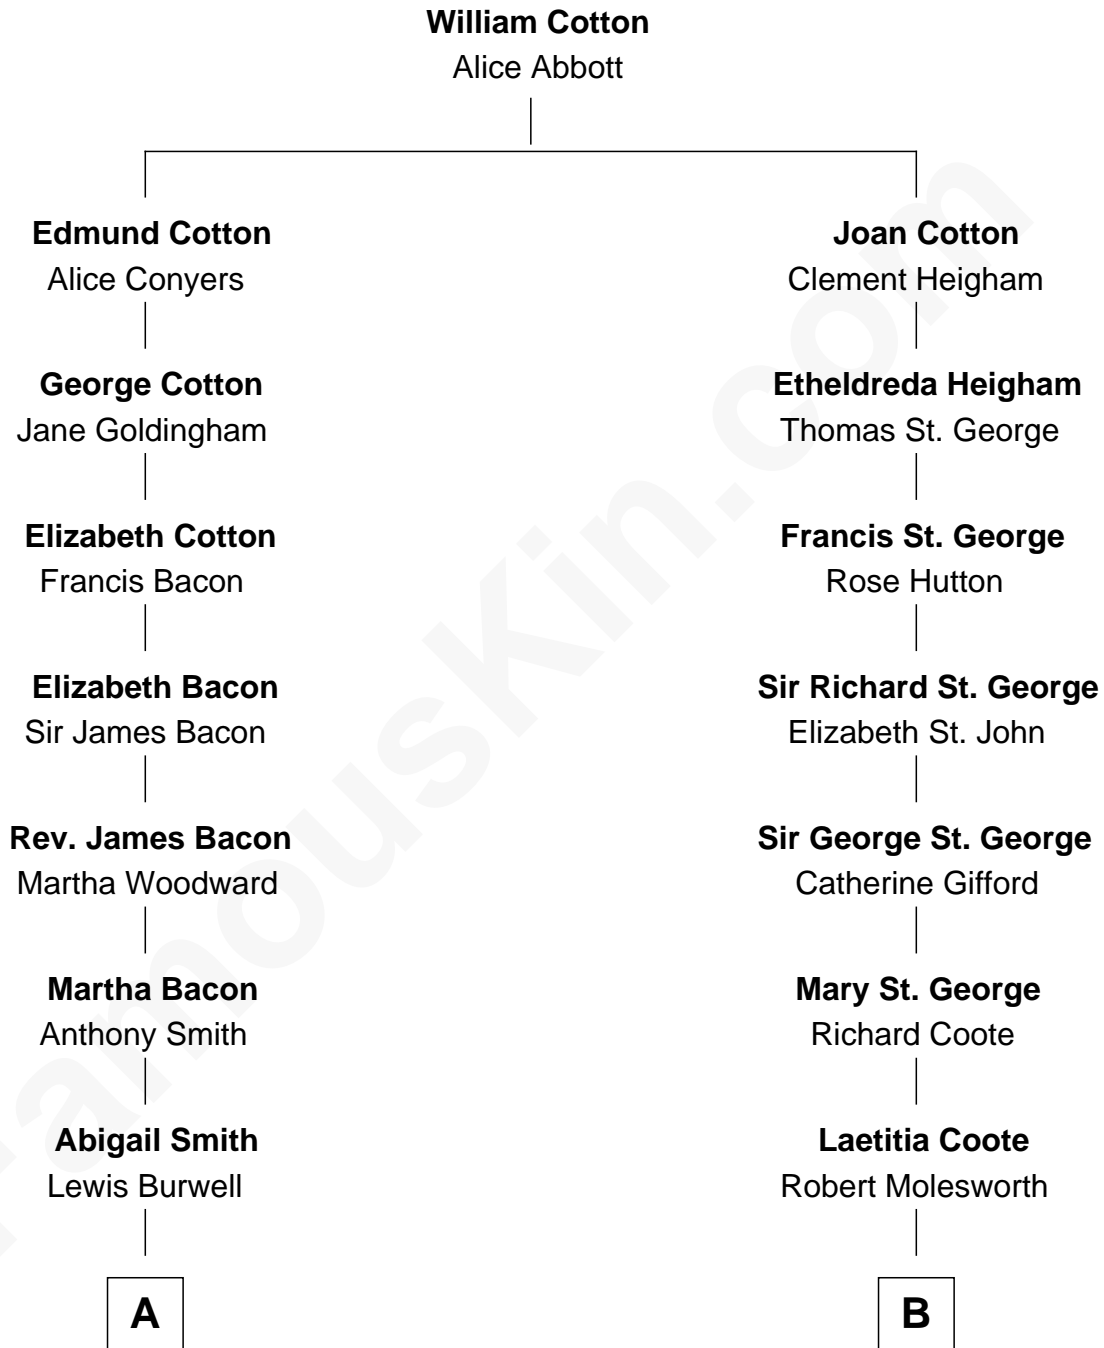

FamousKin.com

Relationship Chart of

Thomas Nelson

Signer of the Declaration of Independence

9th cousin 6 times removed of

Princess Diana
Princess of Wales

A

Nathaniel Burwell

Elizabeth Carter

Elizabeth Burwell

William Nelson

Thomas Nelson

Signer of Declaration of Independence

B

Richard Molesworth

Mary Jenney Ussher