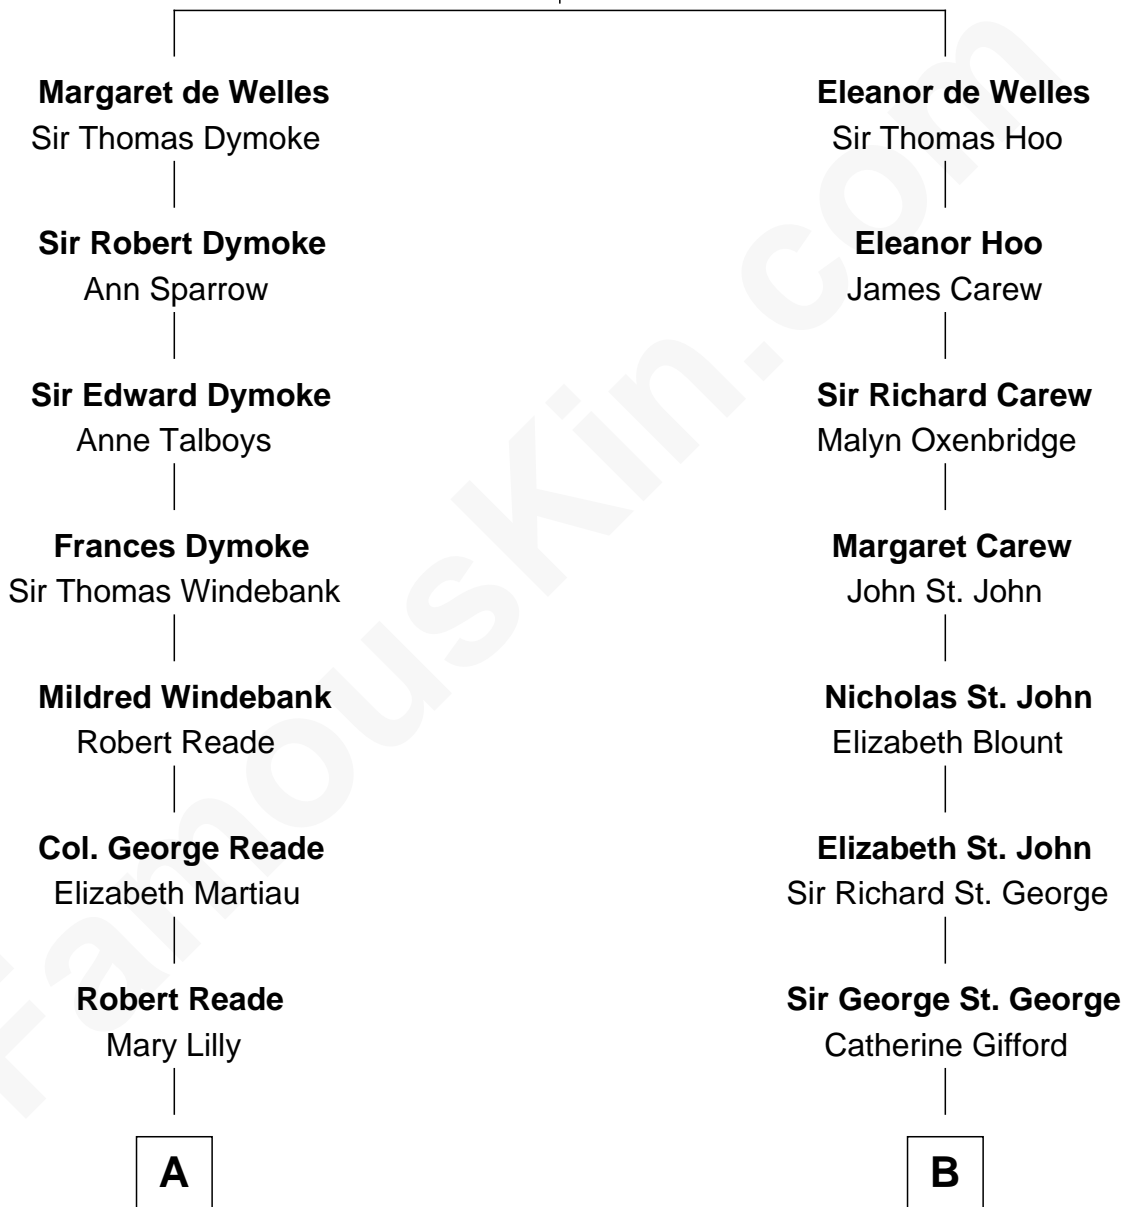

FamousKin.com

Relationship Chart of

Thomas Nelson

Signer of the Declaration of Independence

9th cousin 8 times removed of

Princess Diana
Princess of Wales

Sir Lionel de Welles
Joan de Waterton

A

Margaret Reade

Thomas Nelson

William Nelson

Elizabeth Burwell

Thomas Nelson

Signer of Declaration of Independence

B

Mary St. George