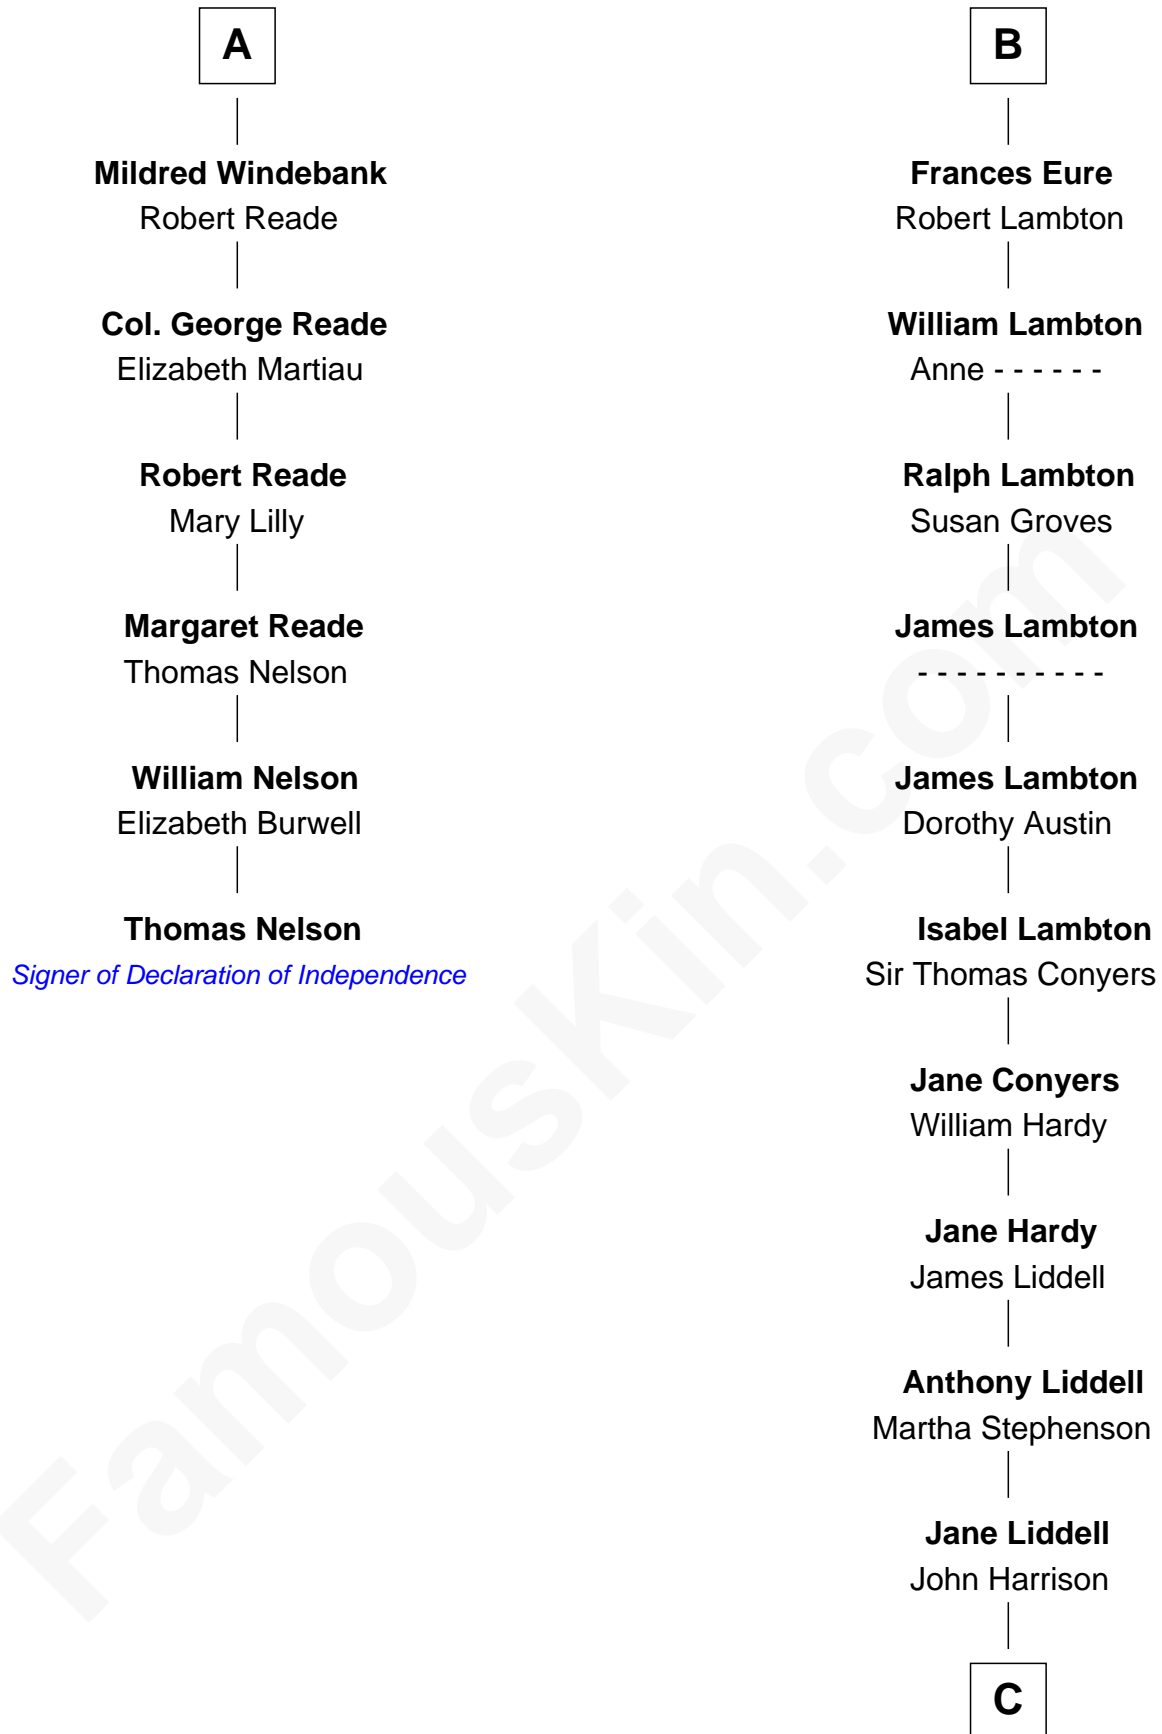

## Relationship Chart of

### Thomas Nelson

*Signer of the Declaration of Independence*

12th cousin 9 times removed of

### Catherine Middleton

*Princess of Wales*

**Sir William de Aton**

Isabel de Percy

**C**

**John Harrison**

Jane Hill

**Thomas Harrison**

Elizabeth Mary Temple

**Dorothy Harrison**

Ronald John James Goldsmith

**Carole Elizabeth Goldsmith**

Michael Francis Middleton

**Catherine Middleton**

*Princess of Wales*