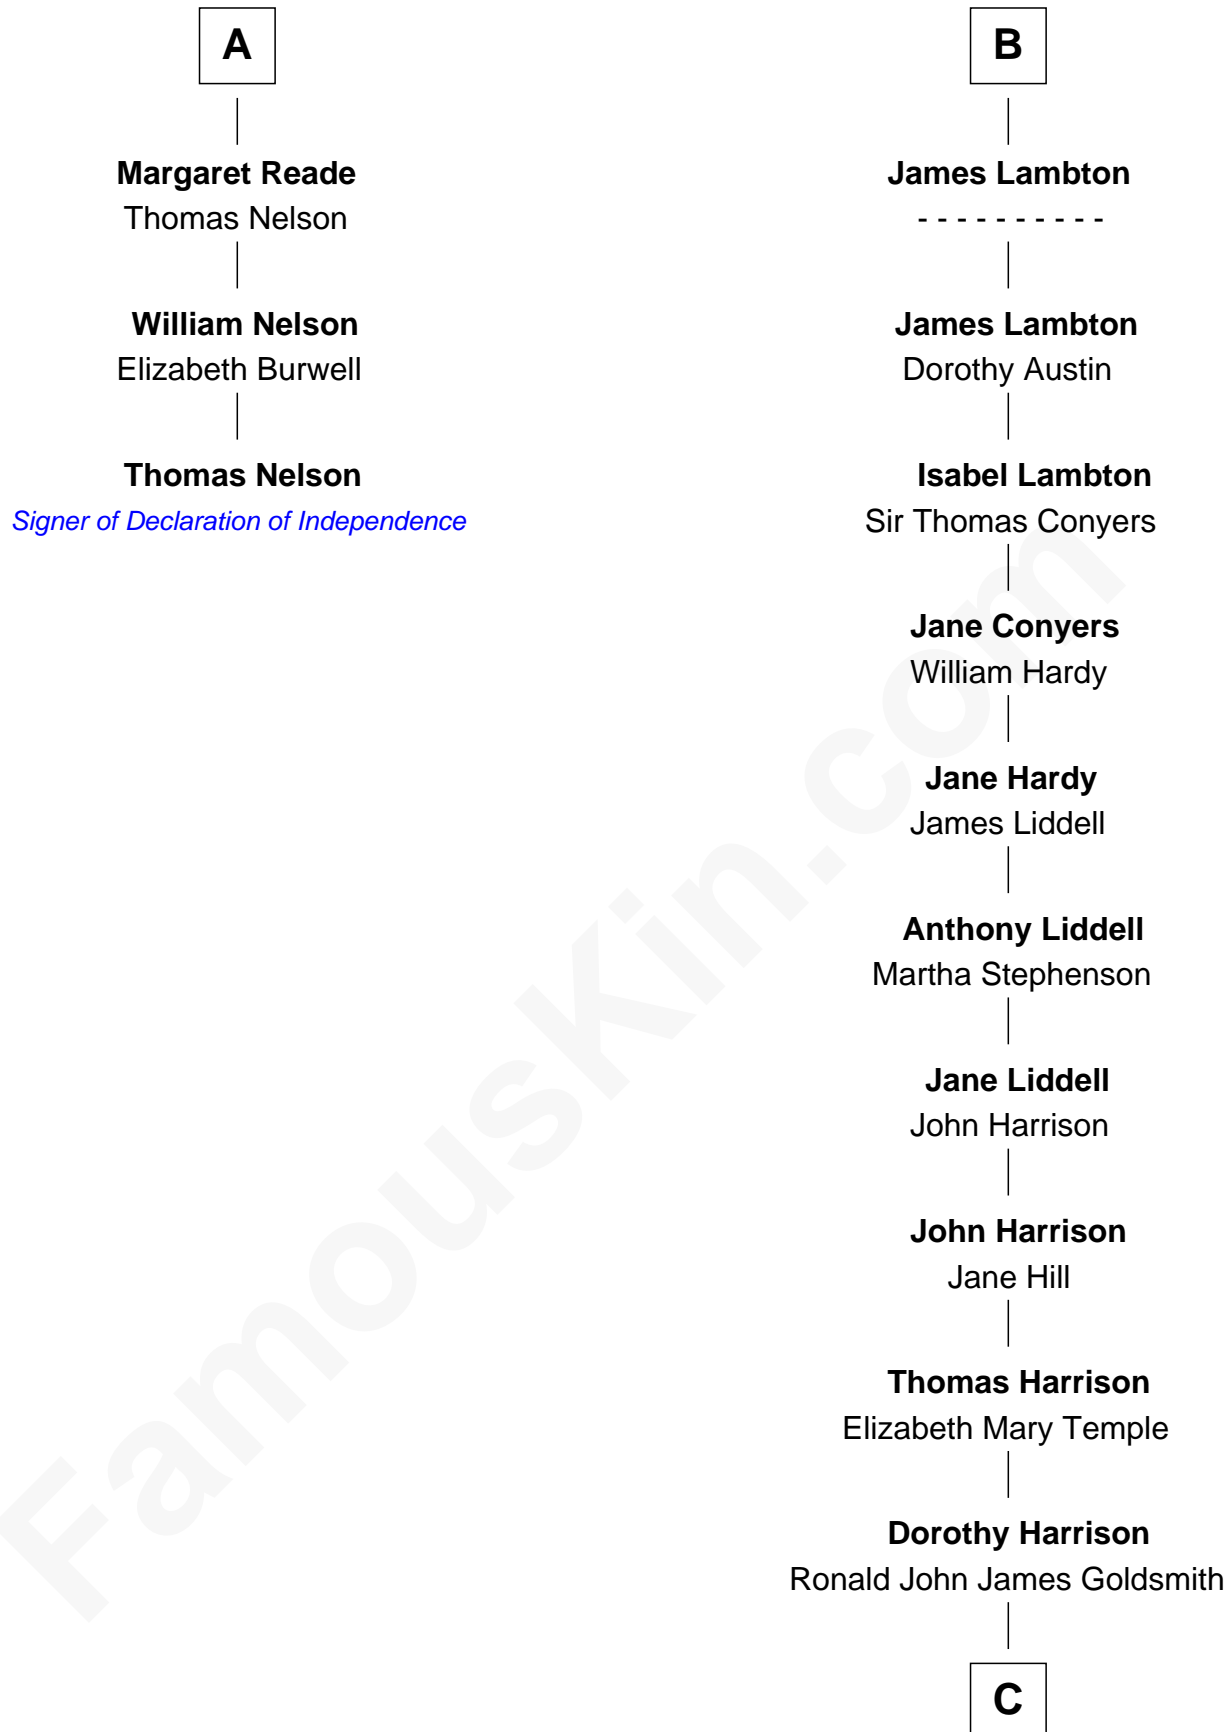

## Relationship Chart of

### Thomas Nelson

*Signer of the Declaration of Independence*

9th cousin 9 times removed of

**Catherine Middleton**  
*Princess of Wales*

**Sir Lionel de Welles**  
Joan de Waterton

C

Carole Elizabeth Goldsmith

Michael Francis Middleton

Catherine Middleton

*Princess of Wales*

FamousKin.com