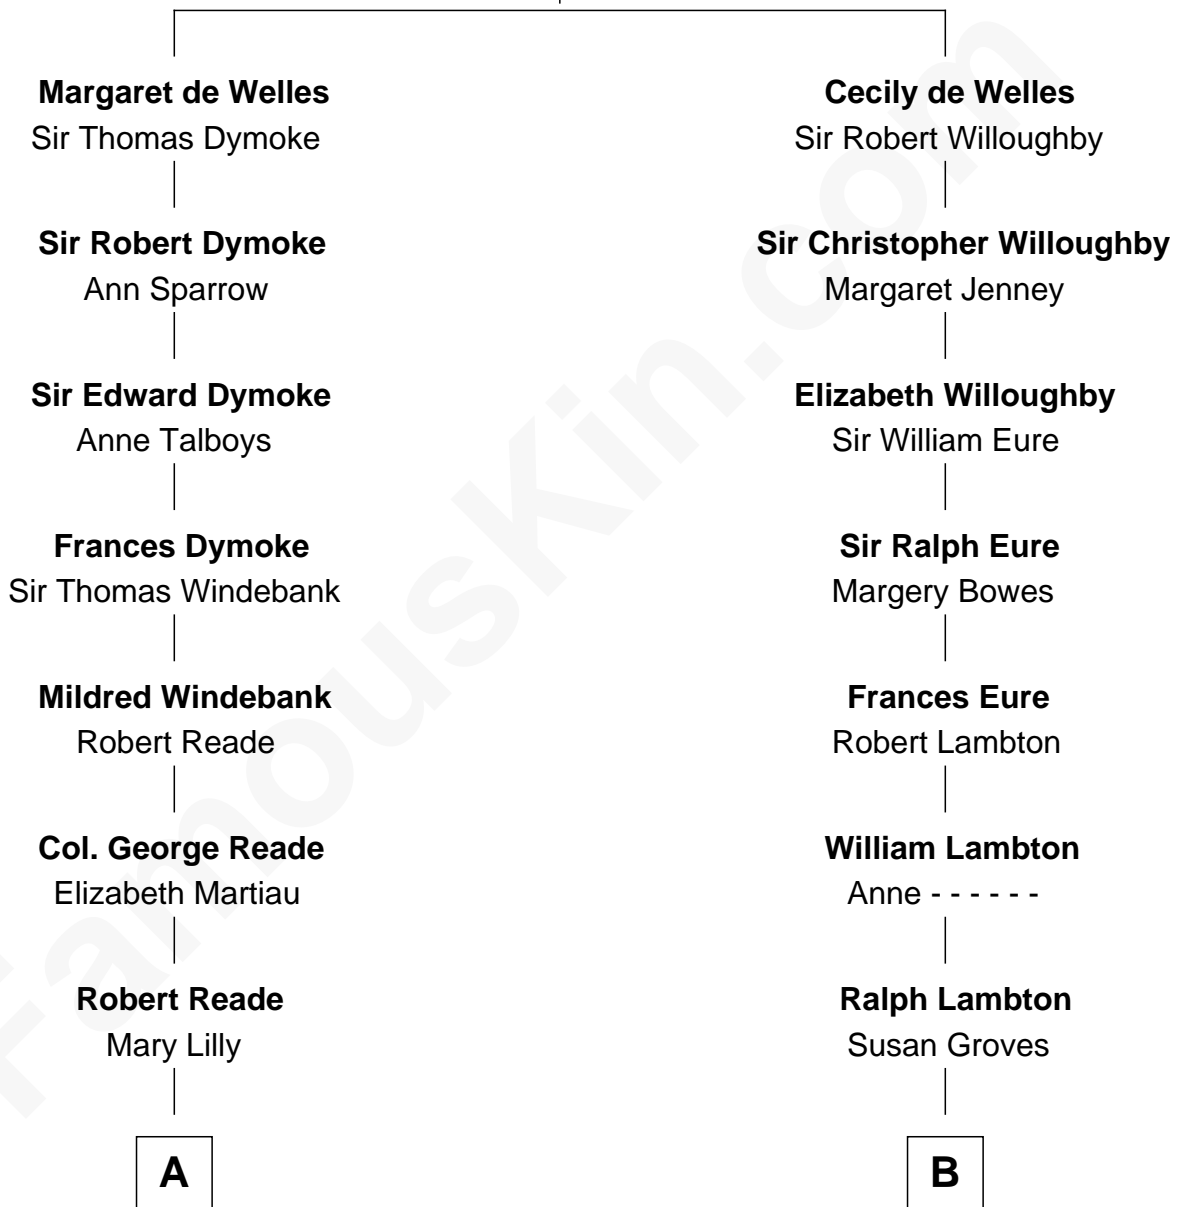

## Relationship Chart of

### Thomas Nelson

*Signer of the Declaration of Independence*

9th cousin 9 times removed of

**Catherine Middleton**  
*Princess of Wales*

**Sir Lionel de Welles**  
Joan de Waterton

C

Carole Elizabeth Goldsmith

Michael Francis Middleton

Catherine Middleton

*Princess of Wales*

FamousKin.com