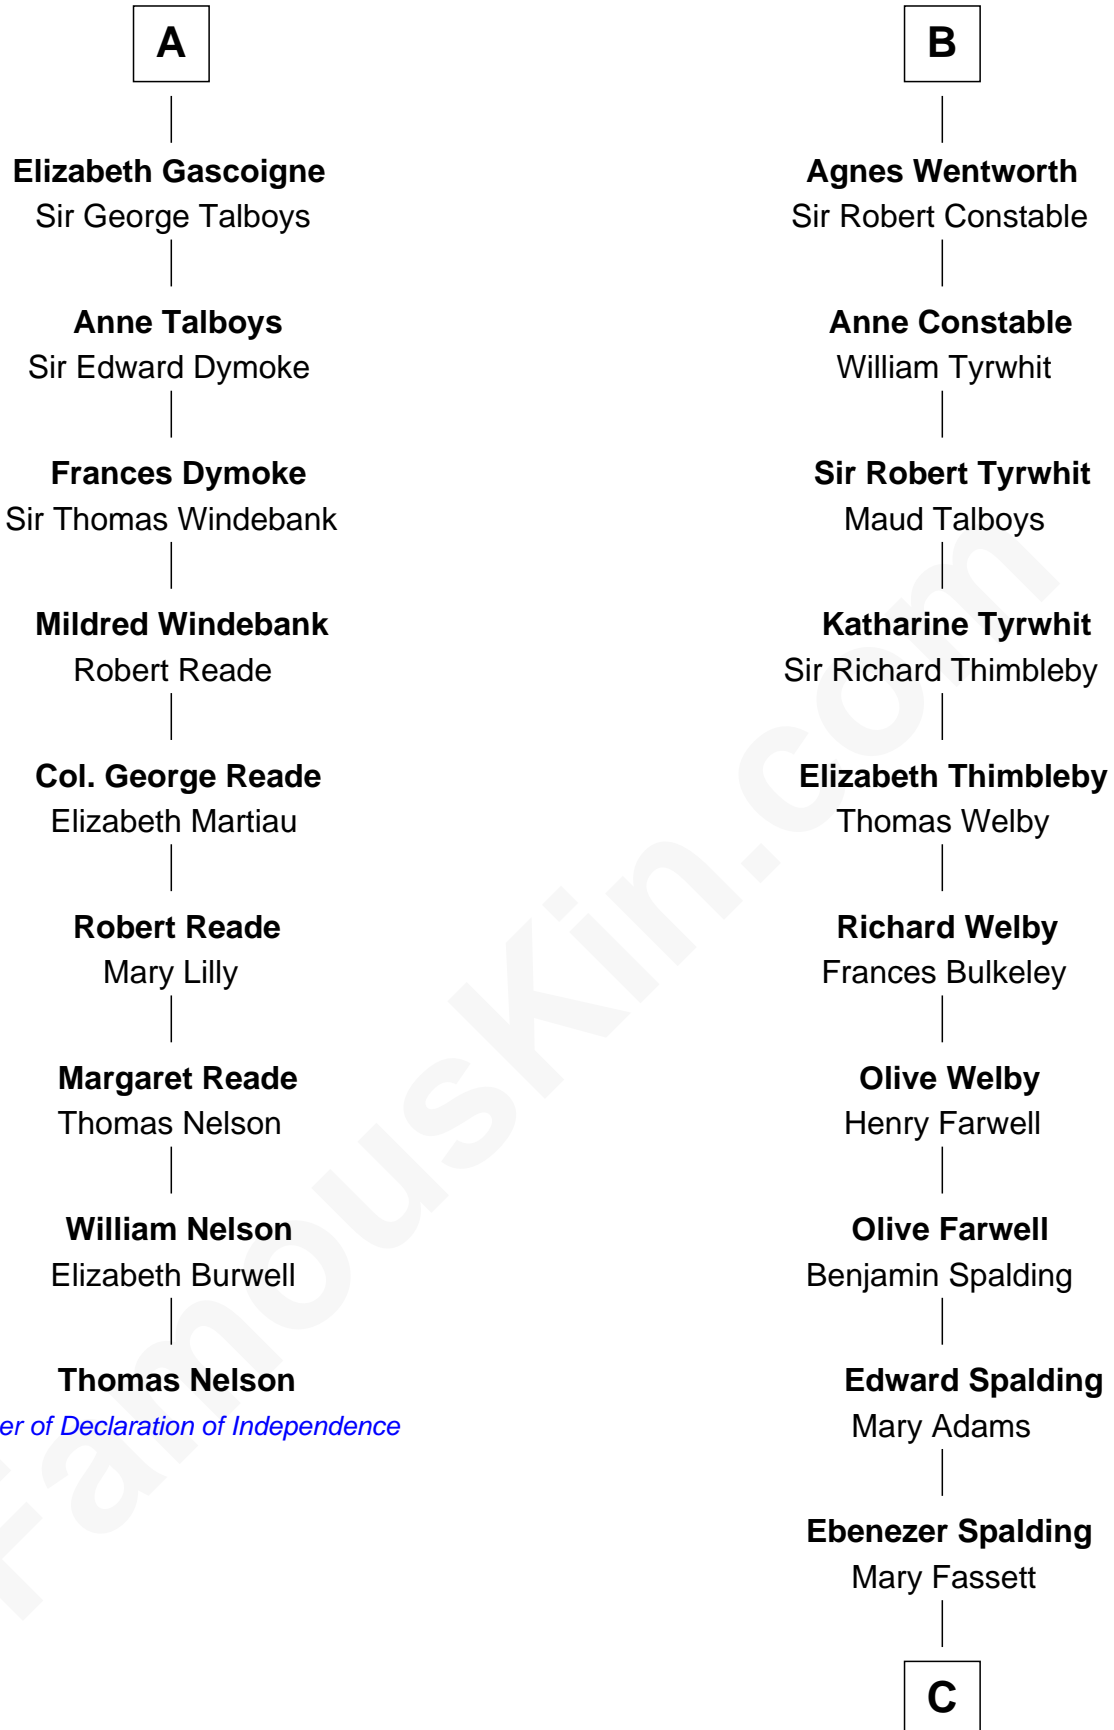

FamousKin.com

Relationship Chart of

Thomas Nelson

Signer of the Declaration of Independence

15th cousin 5 times removed of

William Rufus Day

36th U.S. Secretary of State

C