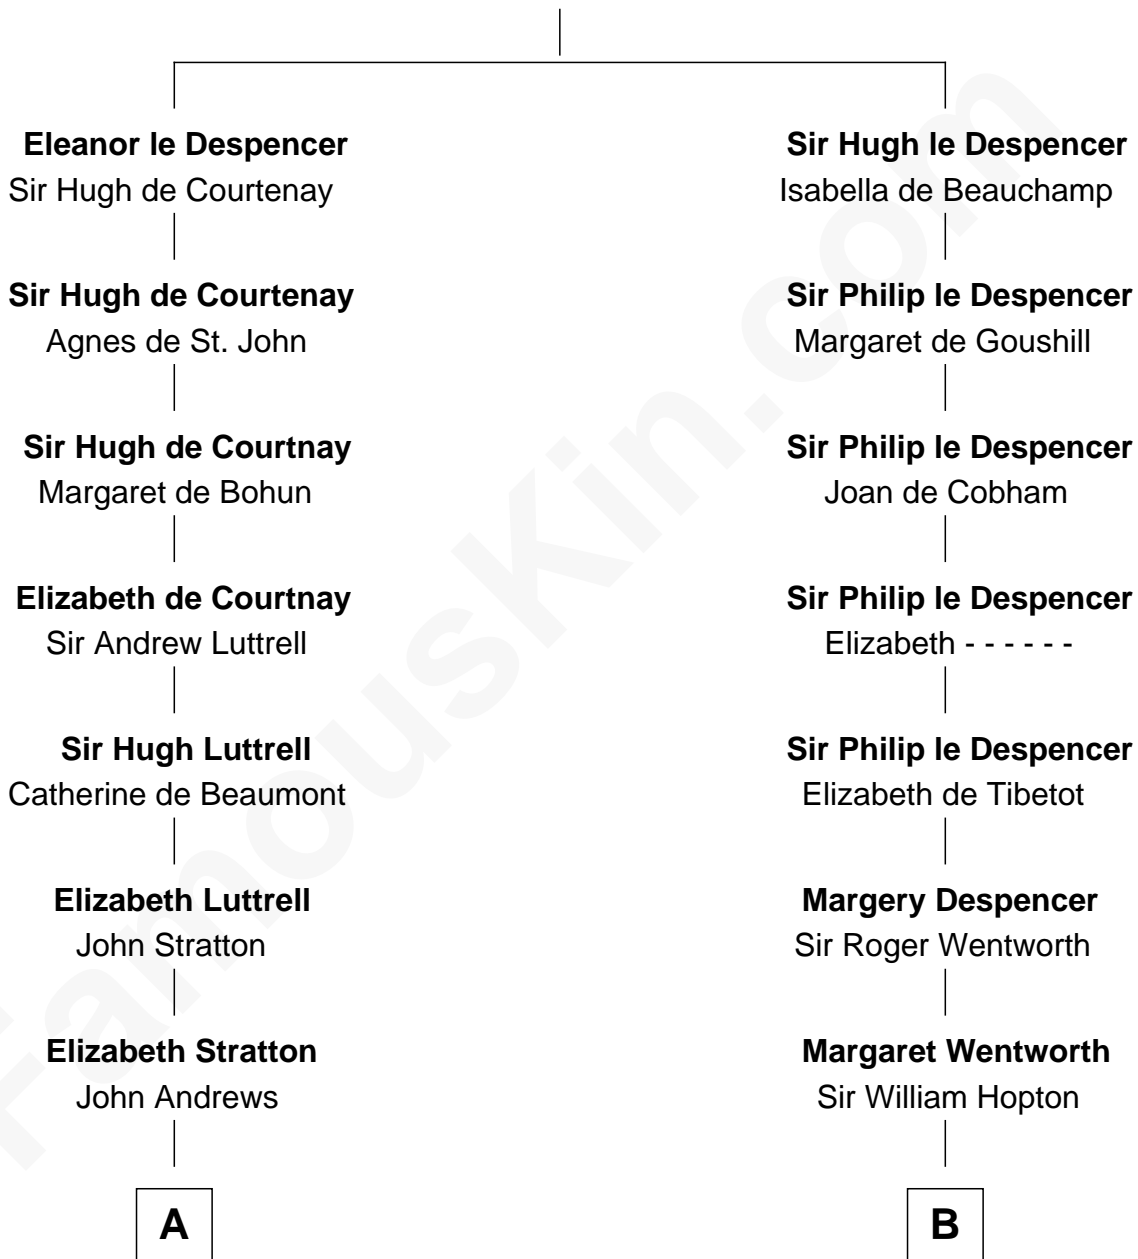

## Relationship Chart of

### Thomas Nelson

*Signer of the Declaration of Independence*

**16th cousin 2 times removed of**

### John Marshall

*4th Chief Justice of the U.S. Supreme Court*

**Sir Hugh le Despencer**

Aveline Basset

**A**

**Elizabeth Andrews**  
Sir Thomas de Windsor

**Sir Andrews de Windsor**  
Elizabeth Blount

**Edith Windsor**  
George Ludlow