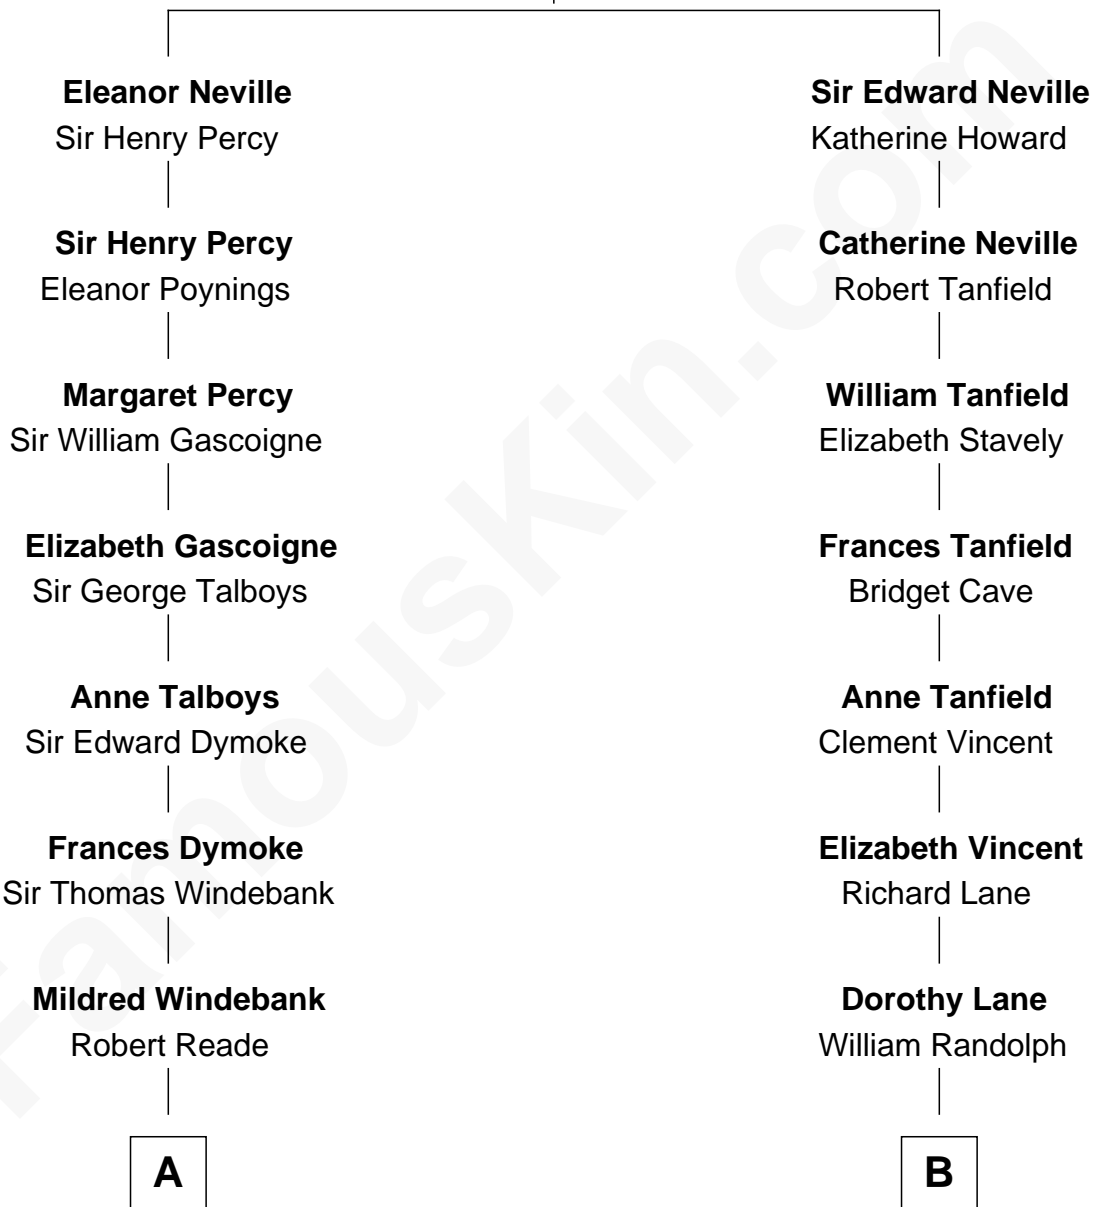

## Relationship Chart of

### Thomas Nelson

*Signer of the Declaration of Independence*

11th cousin 1 time removed of

### John Marshall

*4th Chief Justice of the U.S. Supreme Court*

**Sir Ralph Neville**

Joan Beaufort

**A**

**Col. George Reade**

Elizabeth Martiau

**Robert Reade**