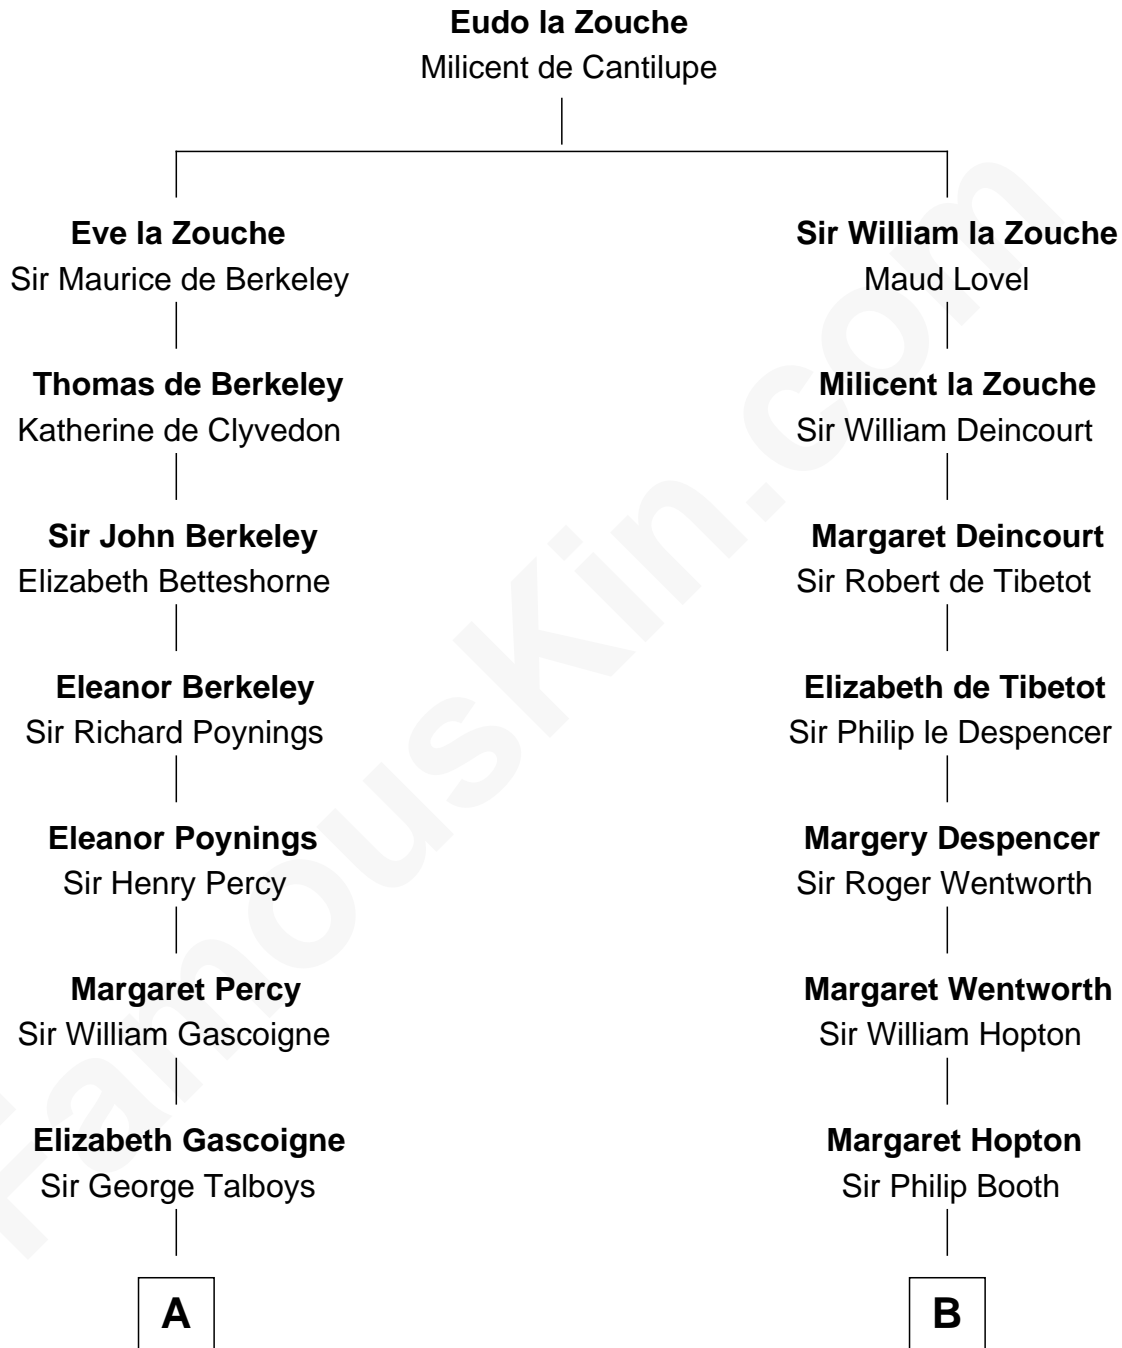

FamousKin.com

Relationship Chart of

Thomas Nelson

Signer of the Declaration of Independence

14th cousin 3 times removed of

John Marshall

4th Chief Justice of the U.S. Supreme Court

A

Anne Talboys
Sir Edward Dymoke

Frances Dymoke
Sir Thomas Windebank

Mildred Windebank
Robert Reade

Col. George Reade
Elizabeth Martiau

Robert Reade
Mary Lilly

Margaret Reade
Thomas Nelson

William Nelson
Elizabeth Burwell