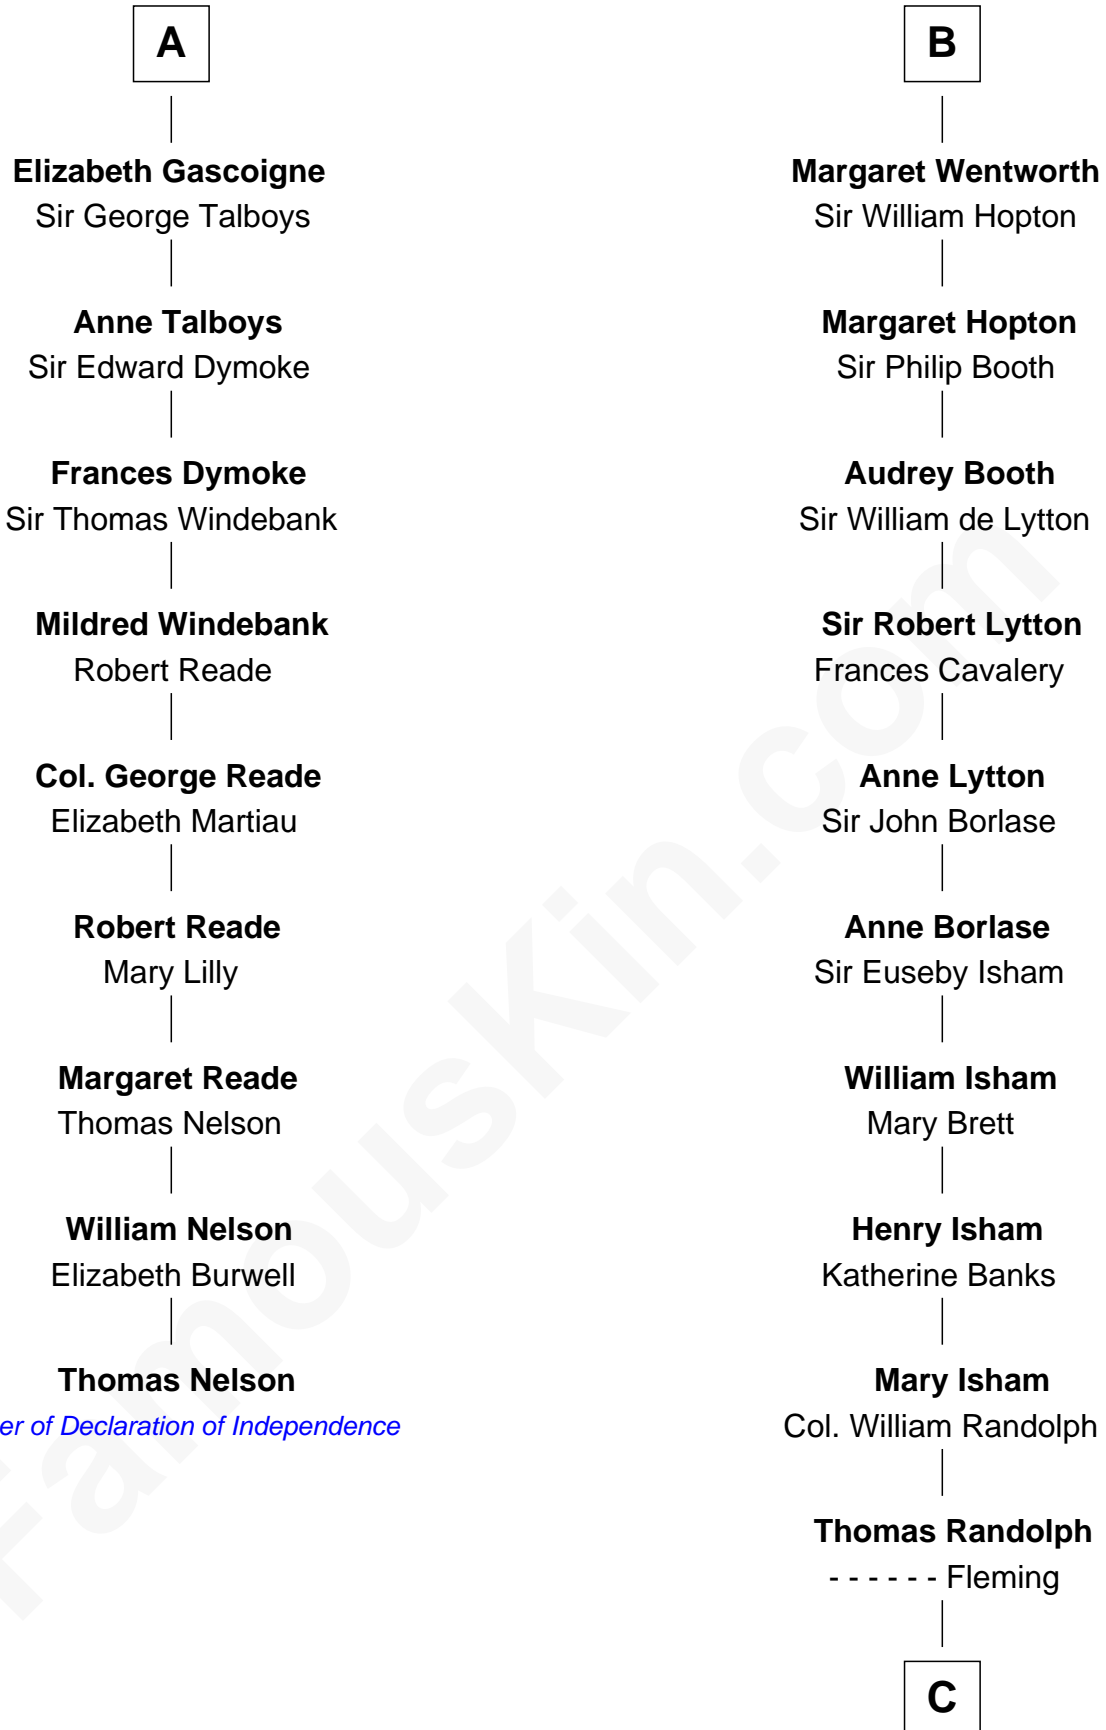

FamousKin.com

Relationship Chart of

Thomas Nelson

Signer of the Declaration of Independence

15th cousin 4 times removed of

John Marshall

4th Chief Justice of the U.S. Supreme Court

C

—
Mary Isham Randolph

Rev. James Keith

—
Mary Randolph Keith

Col. Thomas Marshall

—
John Marshall

U.S. Supreme Court Chief Justice

FamousKin.com