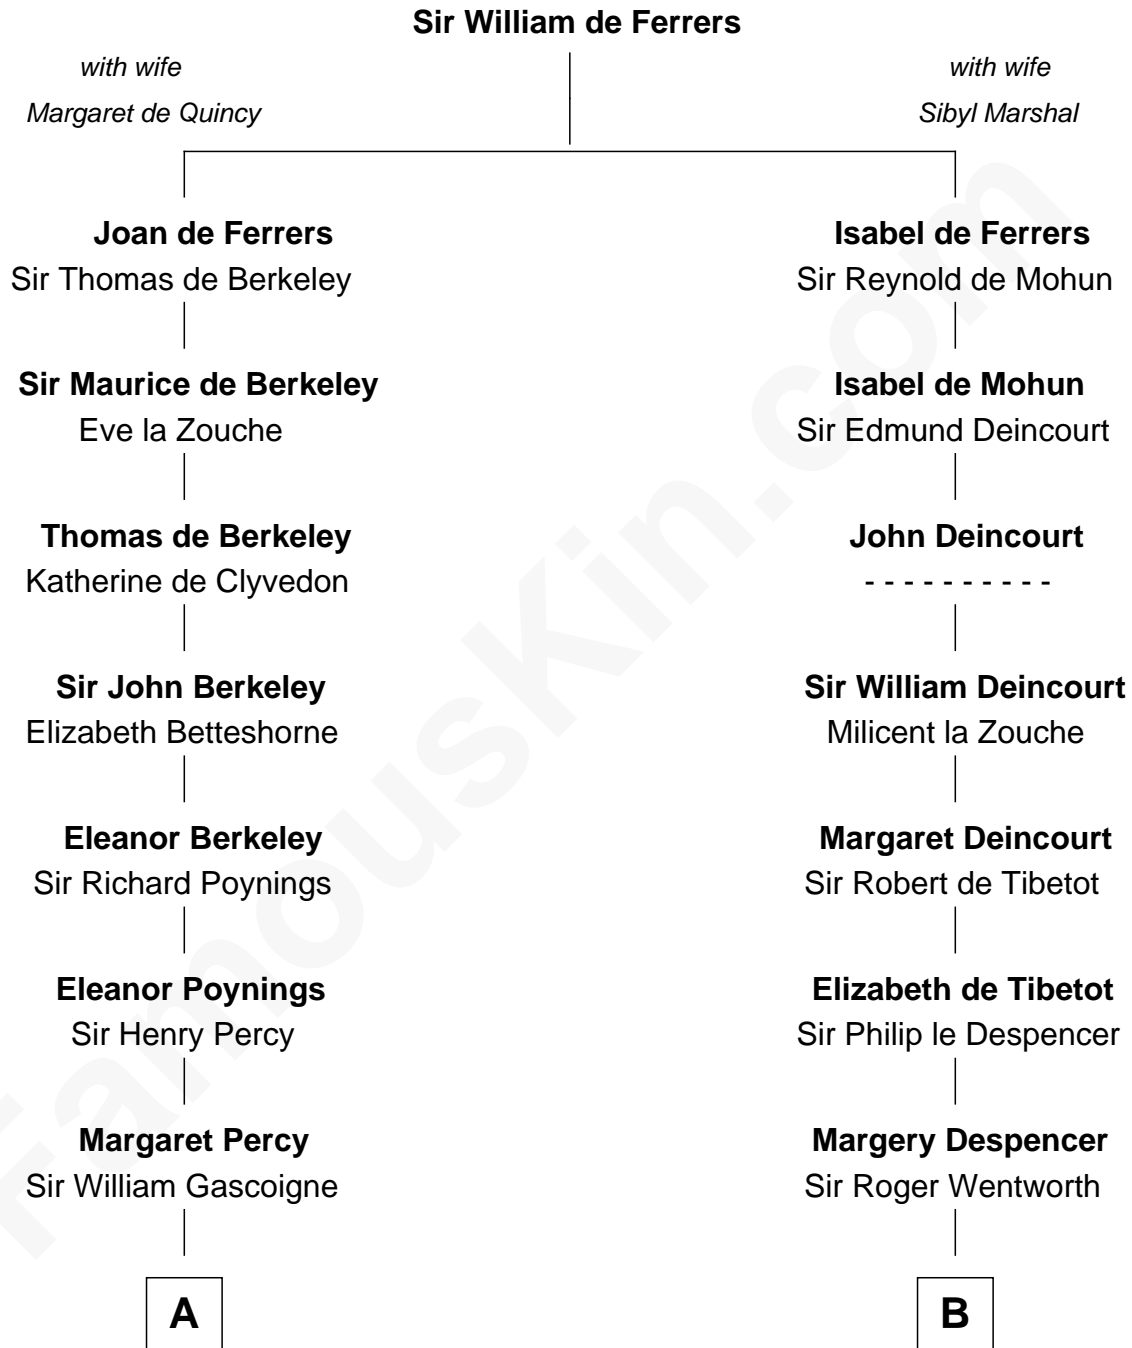

FamousKin.com

Relationship Chart of

Thomas Nelson

Signer of the Declaration of Independence

15th cousin 4 times removed of

John Marshall

4th Chief Justice of the U.S. Supreme Court

C

—
Mary Isham Randolph

Rev. James Keith

—
Mary Randolph Keith

Col. Thomas Marshall

—
John Marshall

U.S. Supreme Court Chief Justice

FamousKin.com