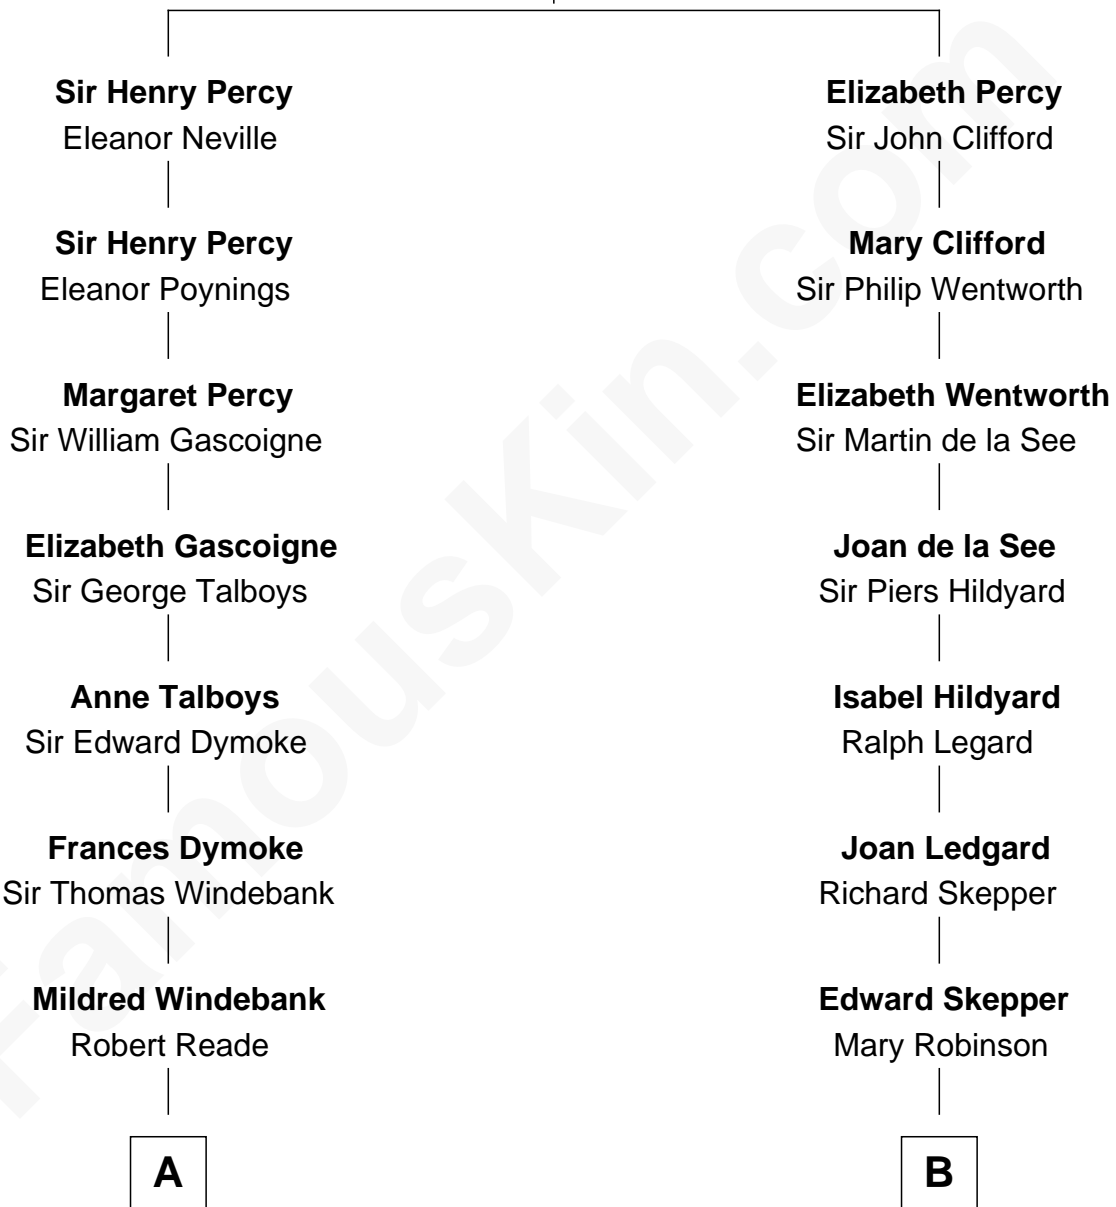

FamousKin.com

Relationship Chart of

Thomas Nelson

Signer of the Declaration of Independence

11th cousin 8 times removed of

Edward Norton
Movie Actor

Sir Henry Percy
Elizabeth Mortimer

C

Edward Mower Norton

Betty Kent Harrison

Edward Mower Norton

Lydia Robinson Rouse

Edward Norton

Movie Actor

FamousKin.com