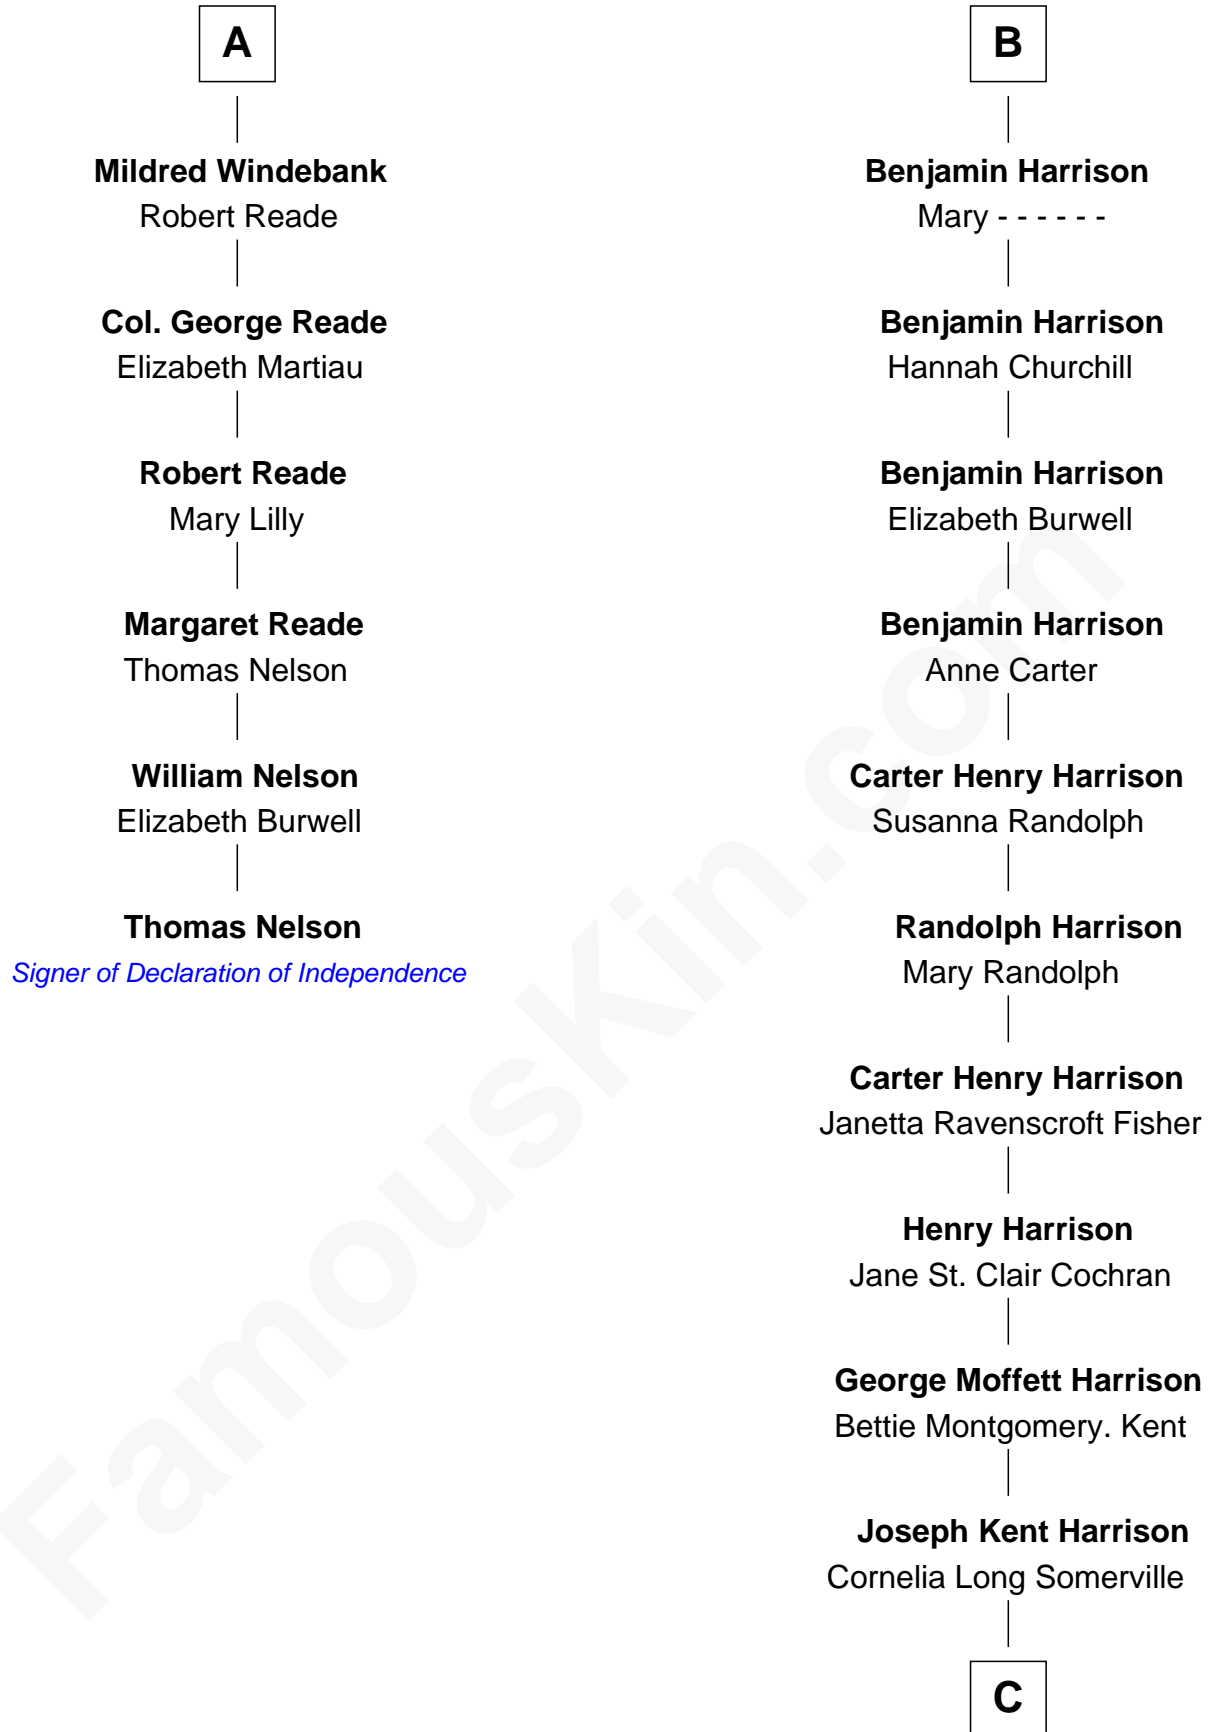

FamousKin.com

Relationship Chart of

Thomas Nelson

Signer of the Declaration of Independence

12th cousin 7 times removed of

Edward Norton
Movie Actor

Margaret de Stafford
Sir Ralph Neville

C

Betty Kent Harrison
Edward Mower Norton

Edward Mower Norton
Lydia Robinson Rouse

Edward Norton
Movie Actor

FamousKin.com