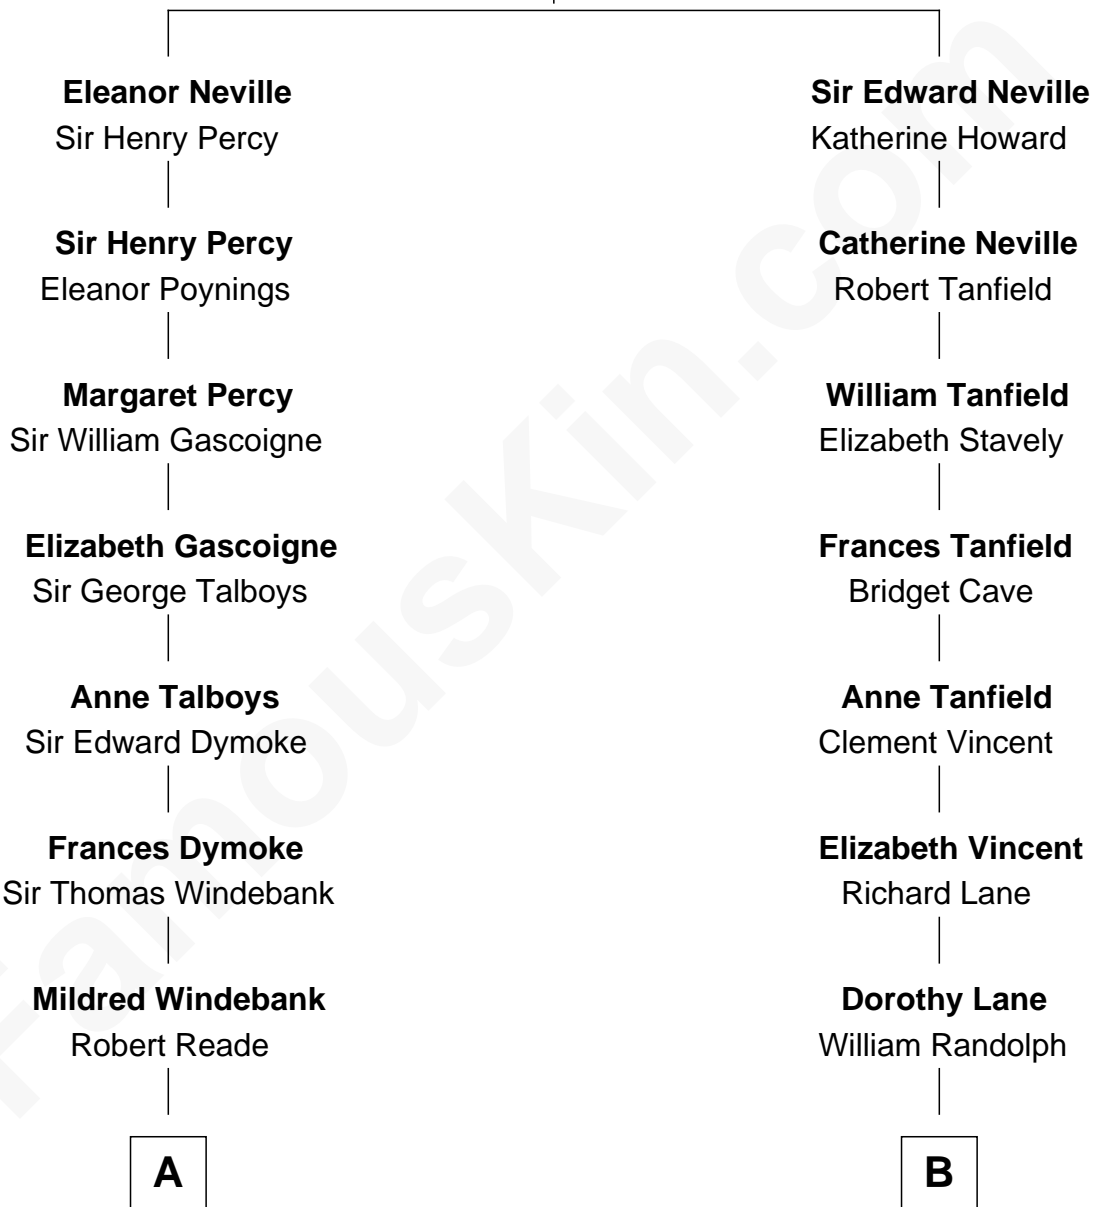

FamousKin.com

Relationship Chart of

Thomas Nelson

Signer of the Declaration of Independence

11th cousin 7 times removed of

Edward Norton
Movie Actor

Sir Ralph Neville
Joan Beaufort

C

Edward Mower Norton

Lydia Robinson Rouse

Edward Norton

Movie Actor

FamousKin.com