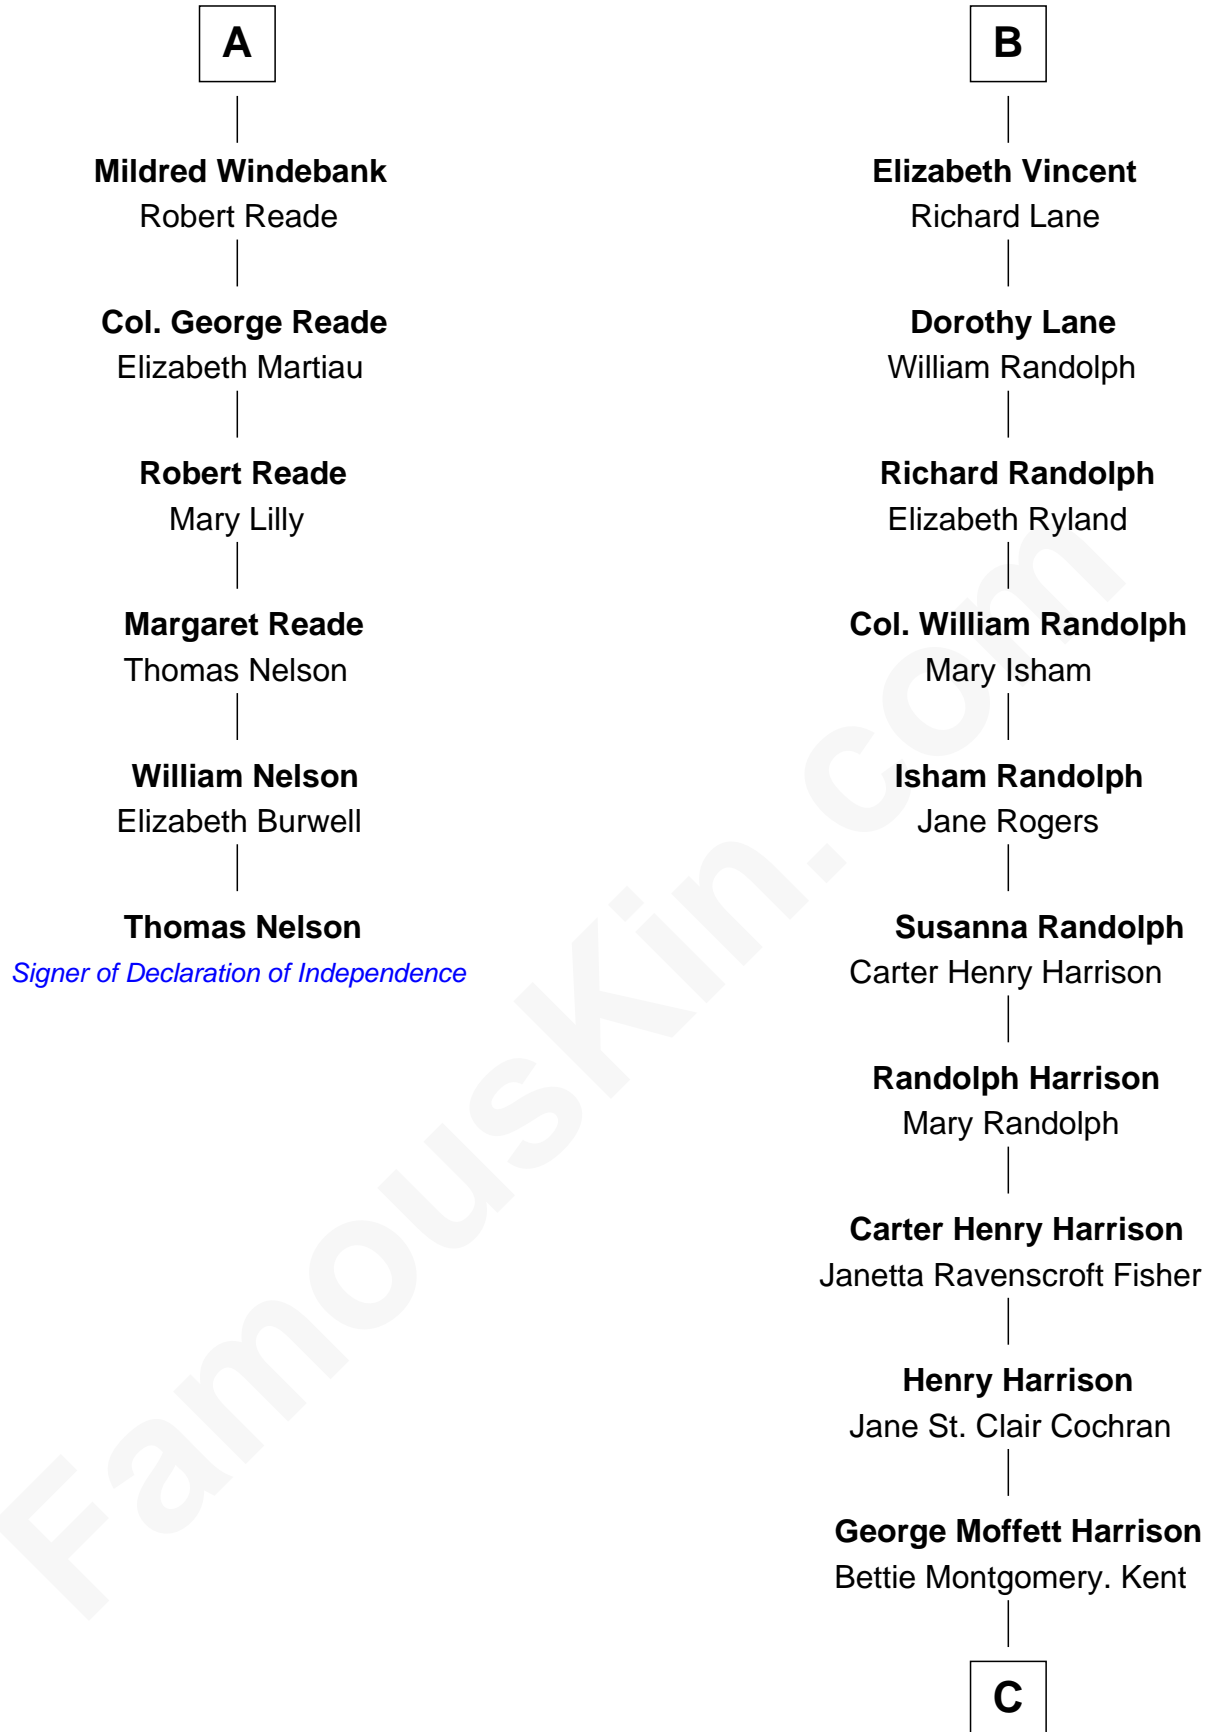

FamousKin.com

Relationship Chart of

Thomas Nelson

Signer of the Declaration of Independence

12th cousin 8 times removed of

Edward Norton

Movie Actor

C

Joseph Kent Harrison
Cornelia Long Somerville

Betty Kent Harrison
Edward Mower Norton

Edward Mower Norton
Lydia Robinson Rouse

Edward Norton
Movie Actor

FamousKin.com