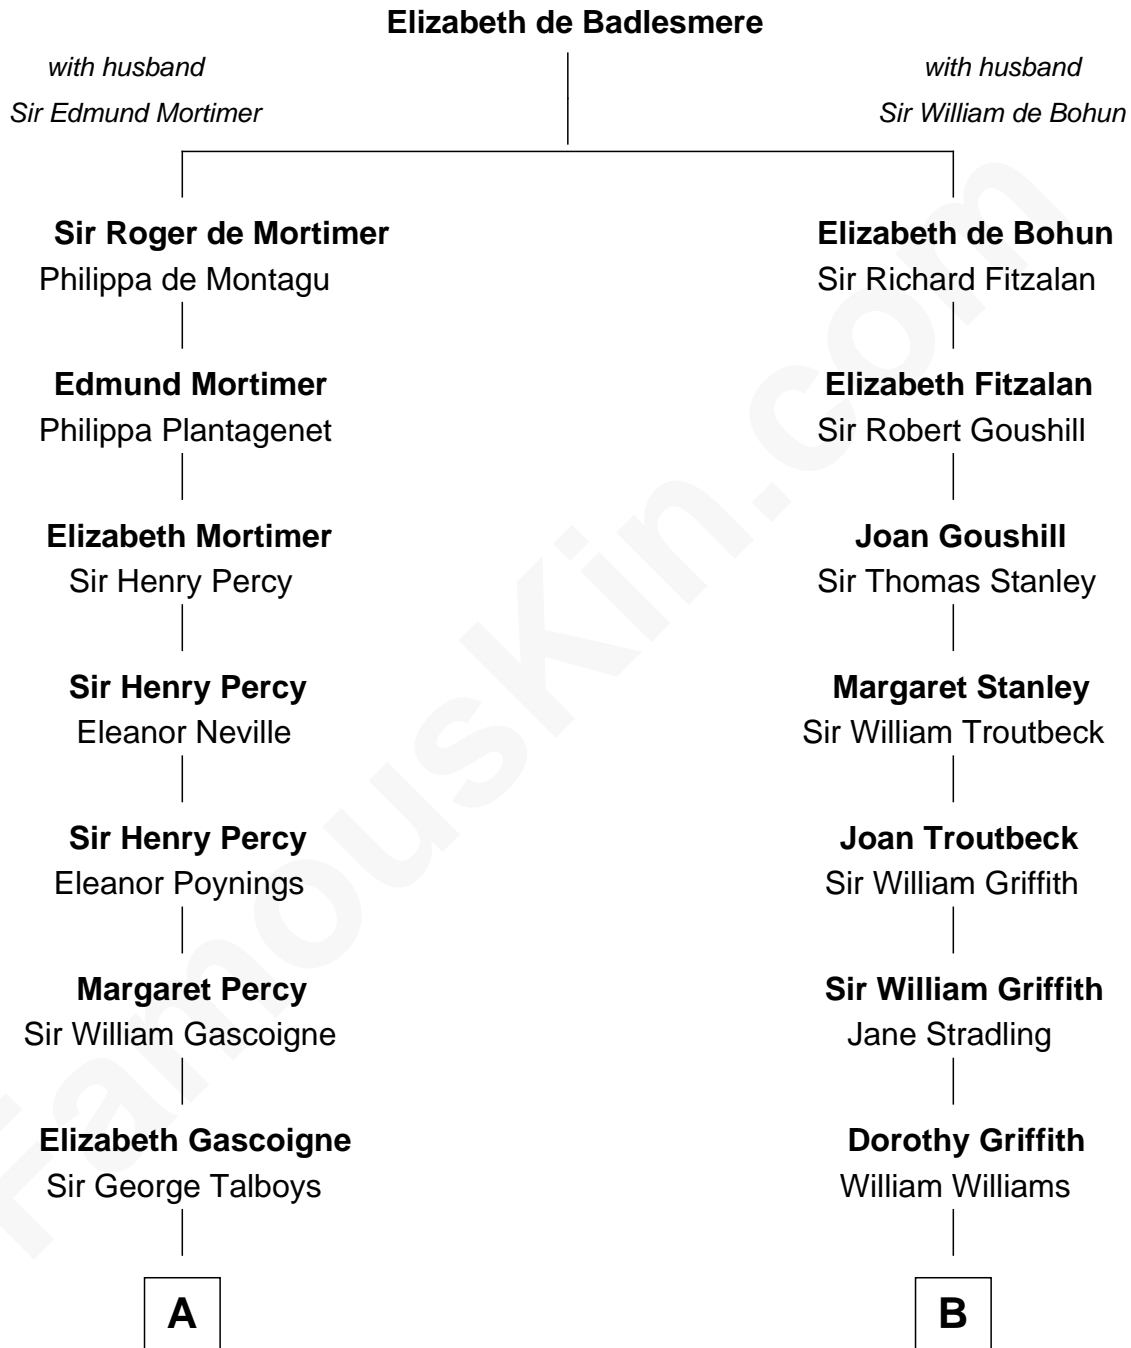

FamousKin.com

Relationship Chart of

Thomas Nelson

Signer of the Declaration of Independence

14th cousin 1 time removed of

Oliver Wendell Holmes, Sr.

American "Fireside" Poet

A

Anne Talboys
Sir Edward Dymoke

Frances Dymoke
Sir Thomas Windebank

Mildred Windebank
Robert Reade

Col. George Reade
Elizabeth Martiau

Robert Reade
Mary Lilly

Margaret Reade
Thomas Nelson

William Nelson
Elizabeth Burwell